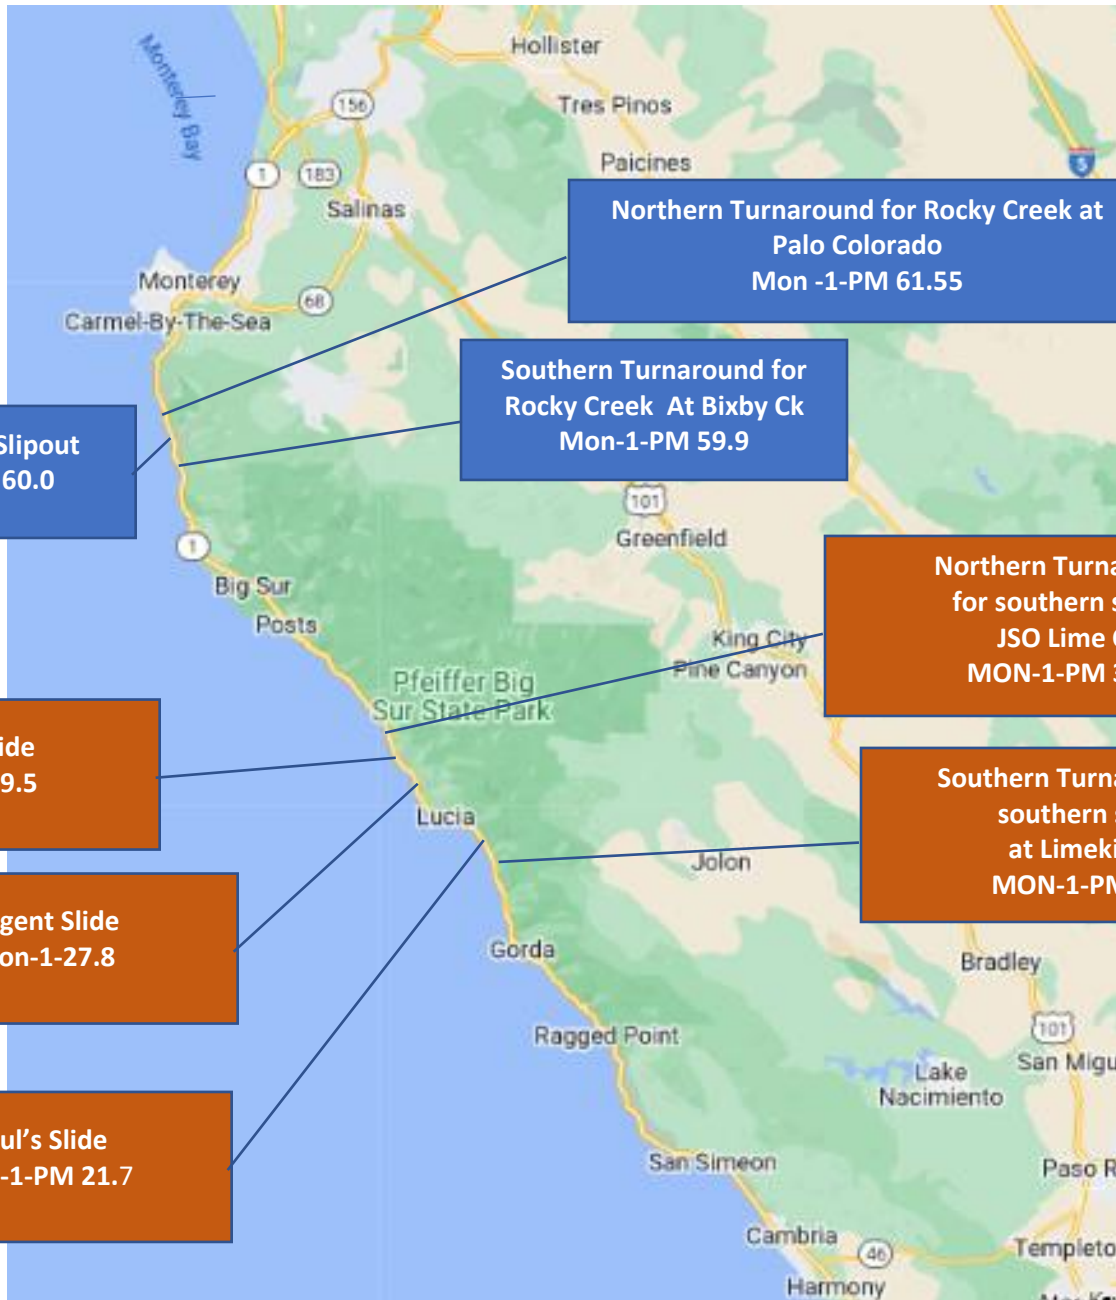

Rocky Creek Slipout and other Big Sur Slides

04/01/24

Rocky Creek Slipout
Mon-1-PM 60.0

Southern Turnaround for
Rocky Creek At Bixby Ck
Mon-1-PM 59.9

Northern Turnaround for Rocky Creek at
Palo Colorado
Mon -1-PM 61.55

Dolan Slide
Mon-1-29.5

Northern Turnaround
for southern slides
JSO Lime Ck
MON-1-PM 32.1

Regent Slide
Mon-1-27.8

Southern Turnaround for
southern slides
at Limekiln SP
MON-1-PM 20.9

Paul's Slide
Mon-1-PM 21.7

<u>Current Mon-1 Slide Locations</u>
Rocky Creek Slipout PM 60.0
Dolan Point Slide PM 29.5
Regents Slide PM 27.8
Paul's Slide PM 21.7