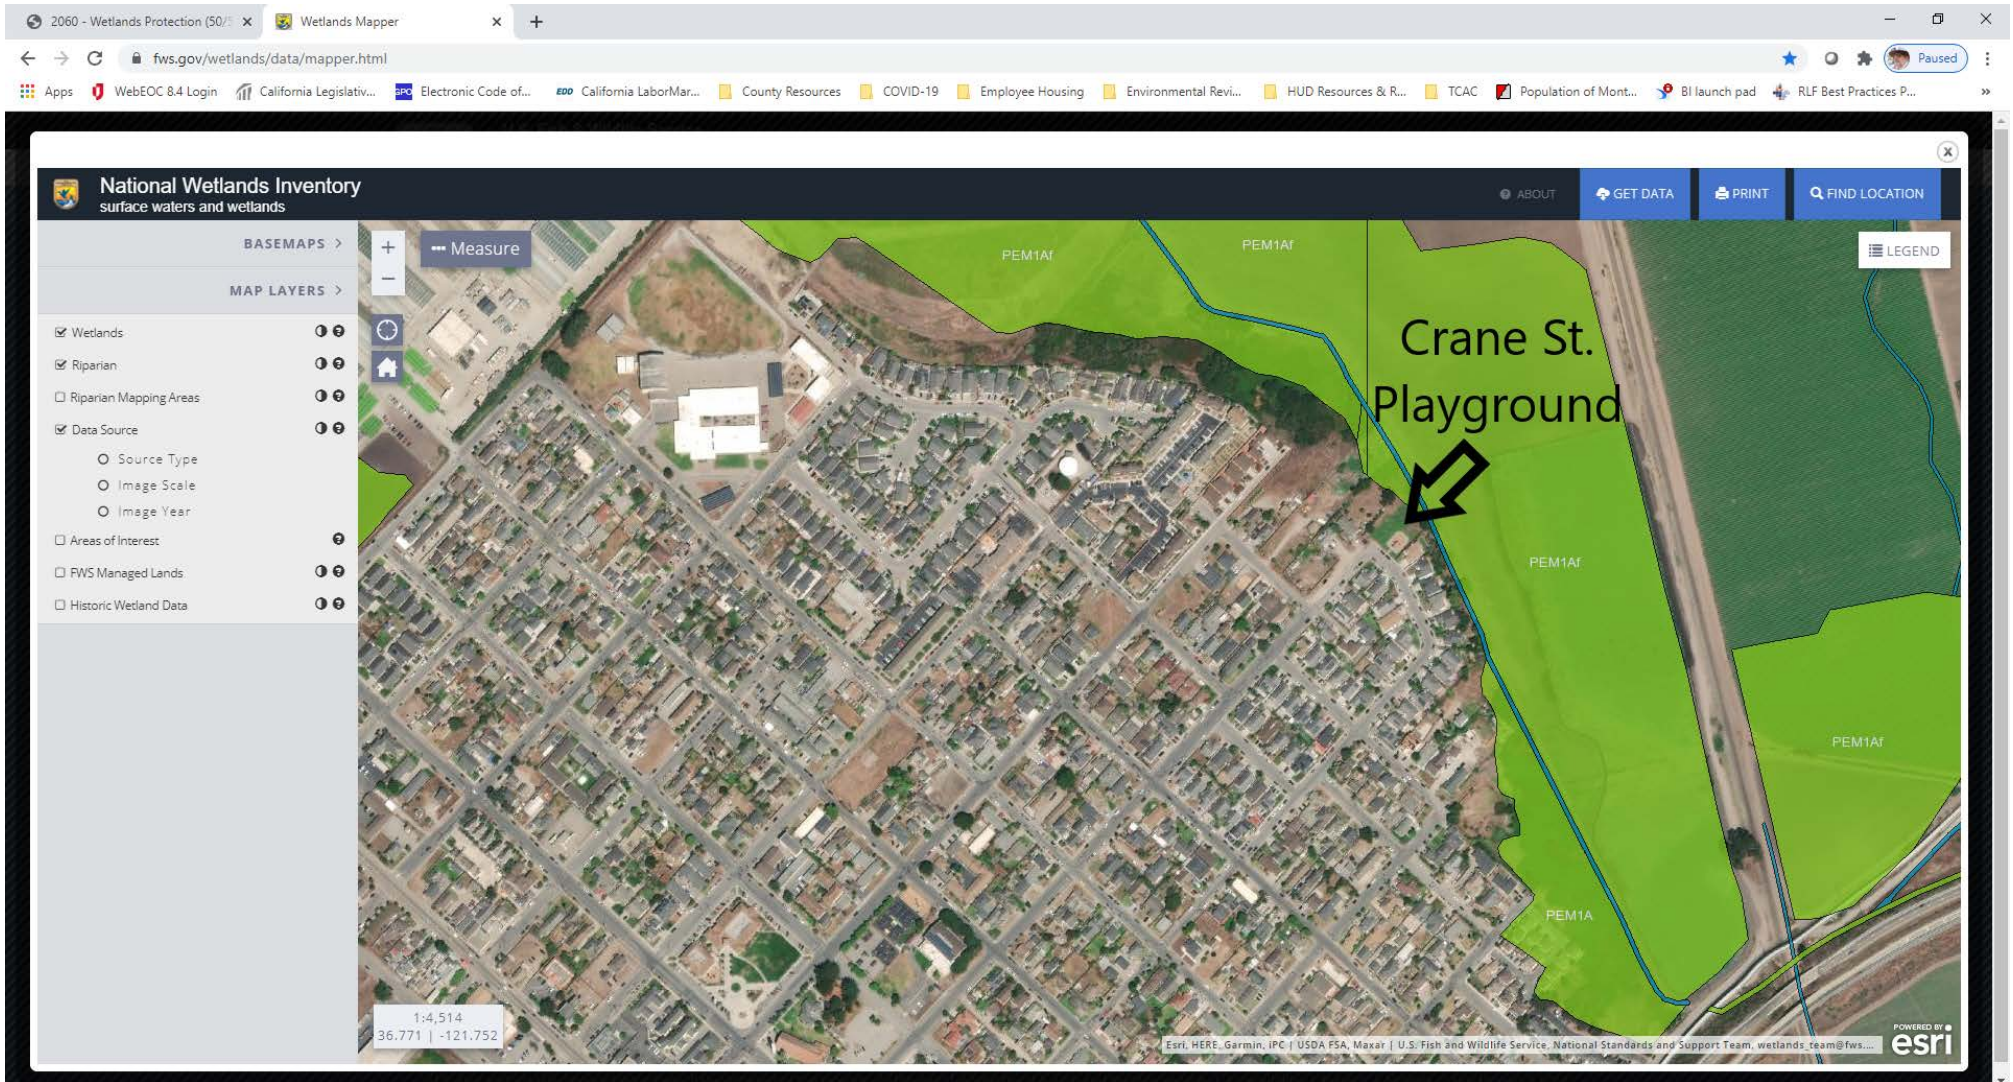

WETLANDS PROTECTION

Markup of National Wetlands Inventory highlighting the location of the Crane St. Playground. The playground replacement project is adjacent to, but will not impact, wetlands. The playground, and much of Castroville, sits on a slight rise amidst wetlands.