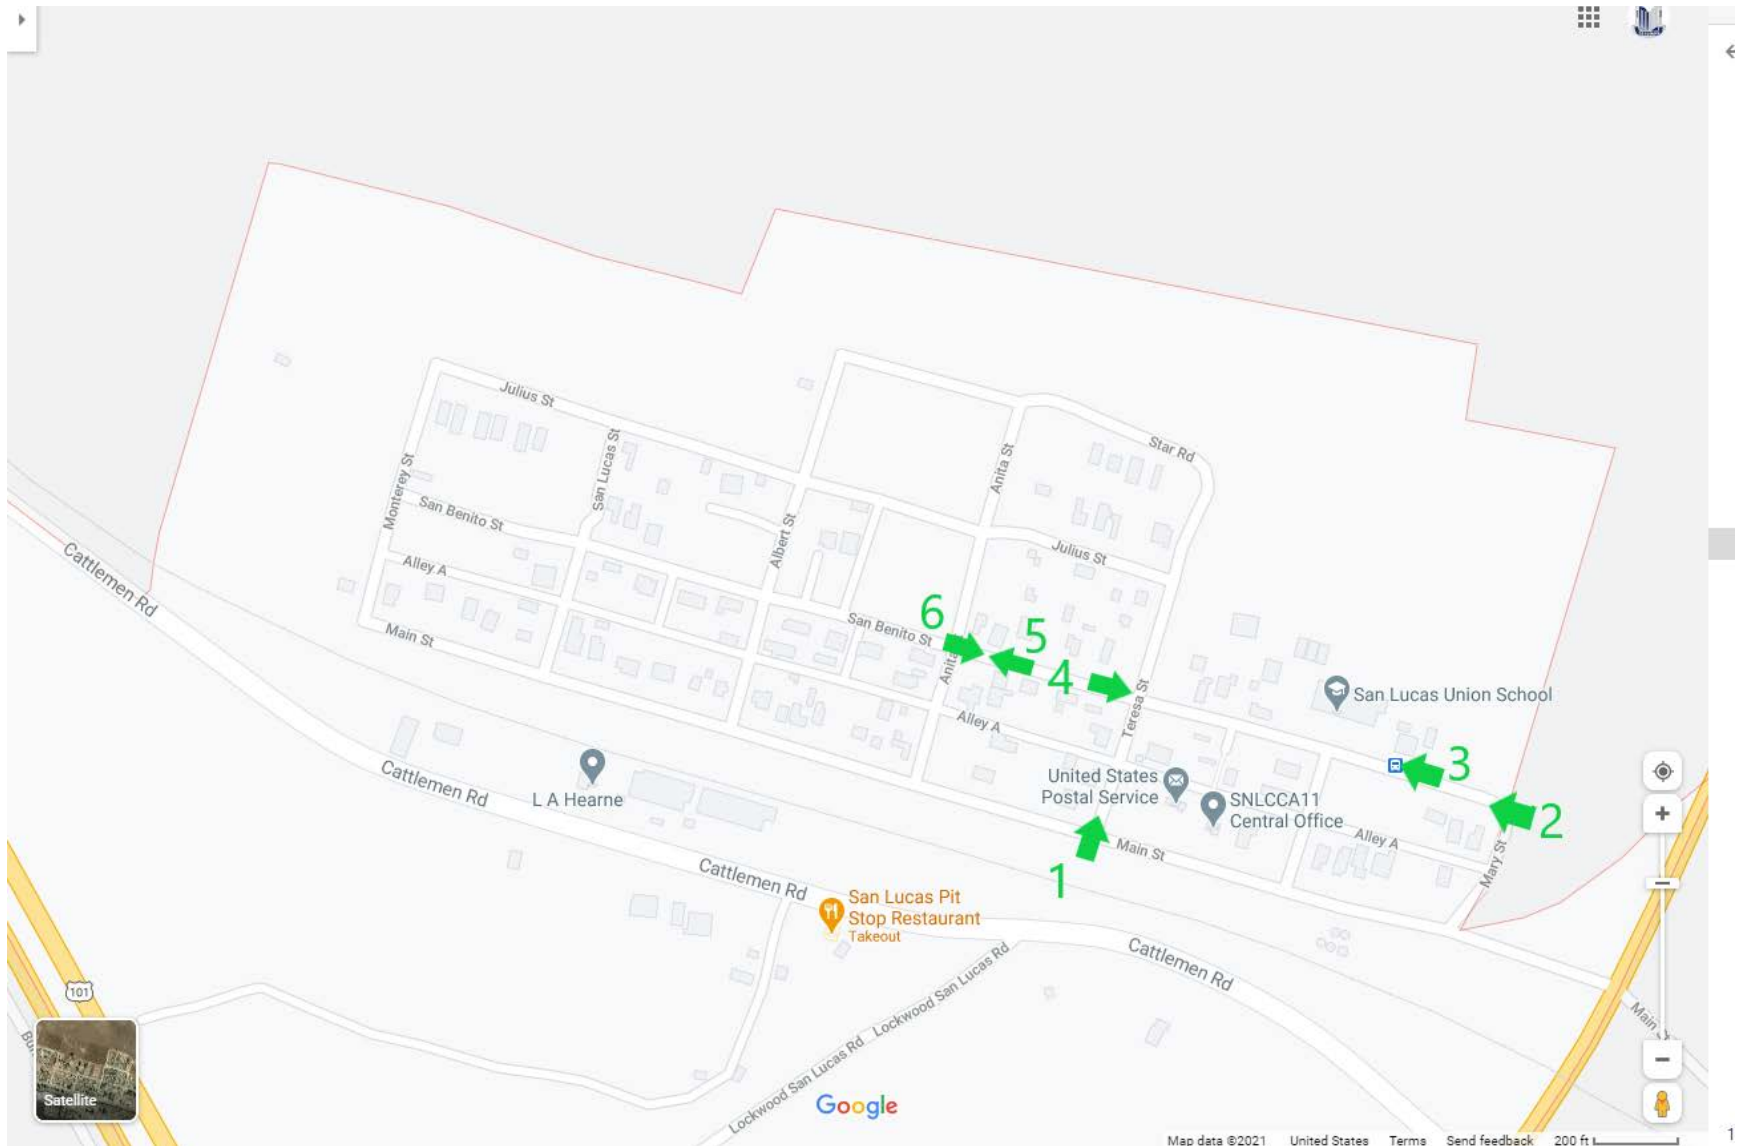

Existing Conditions

Existing Conditions

#1 Teresa Street looking north from Main St. San Lucas Branch Library is on left with parking visible.

Existing Conditions

#2 San Benito St looking west from Mary St. San Lucas Union School is on the right.
MST stop is at center of photograph.

Existing Conditions

#3 San Benito St looking west from Rosa St.

Existing Conditions

#4 San Benito St looking east from Teresa St. San Lucas Union School is on the left.

Existing Conditions

36°7'47.36327"N -121°1'10.03631"W
53500 San Benito St, San Lucas, CA 93954, USA
3/22/21 10:19 AM

#5 San Benito St looking east from Anita St. San Lucas Union School is on other side of the hill.

Existing Conditions

#6 San Benito St looking west from Anita St.