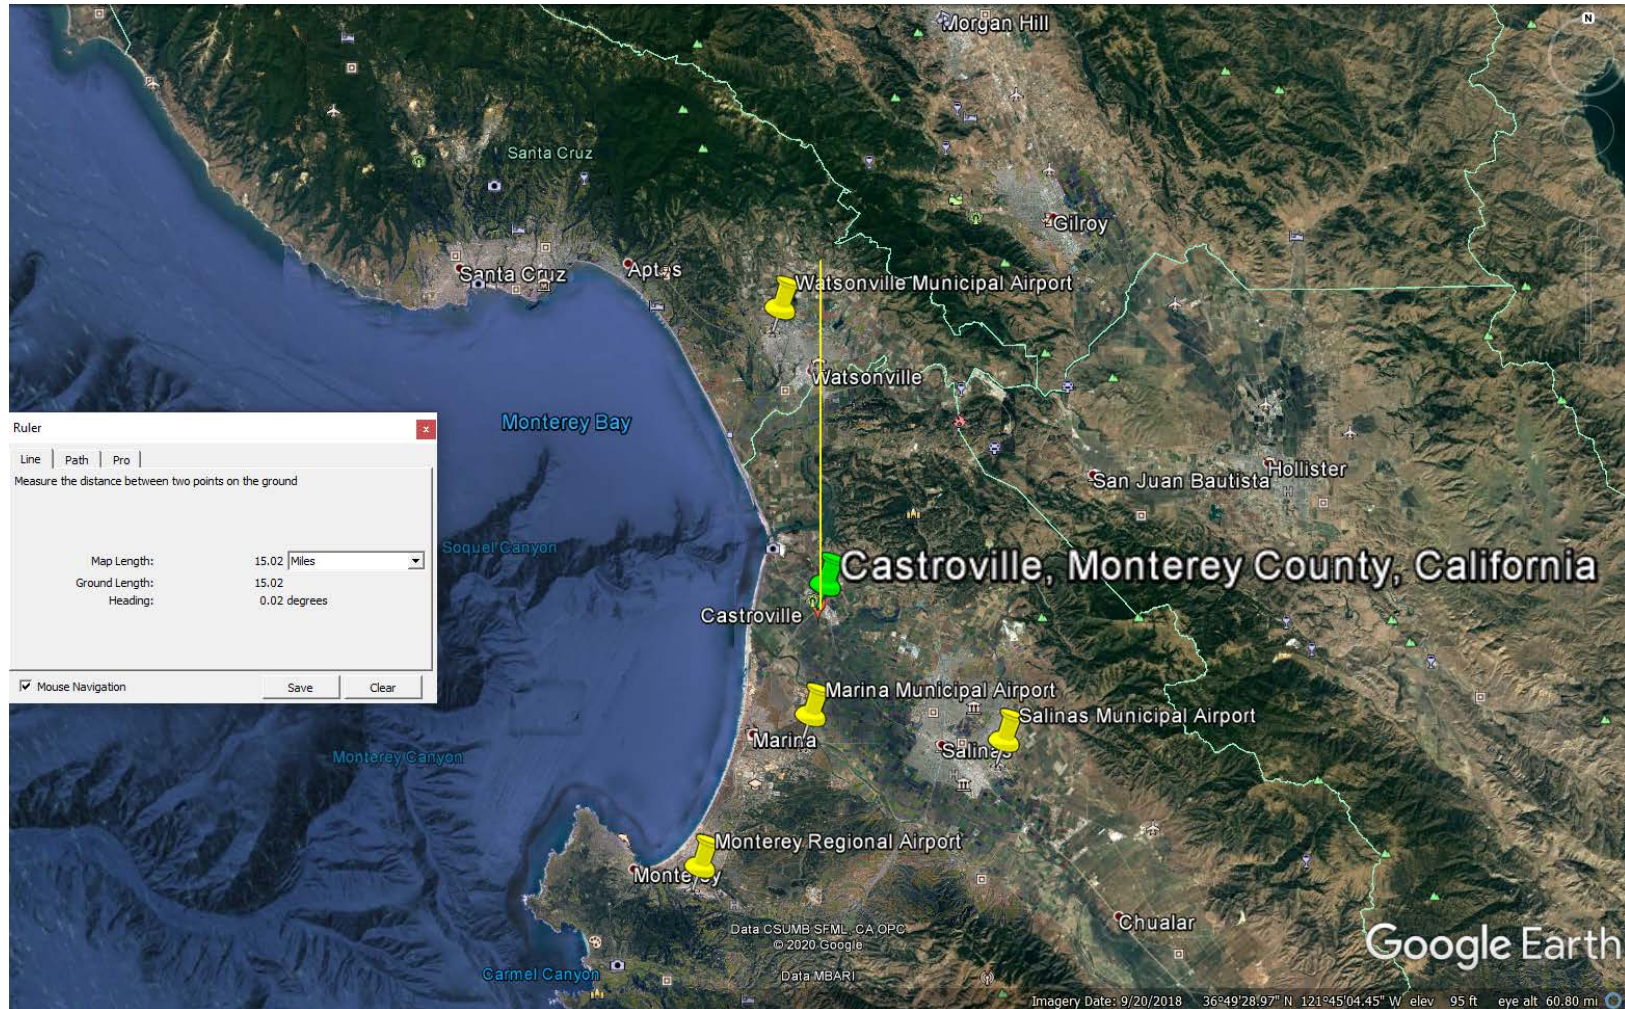

AIRPORT HAZARDS

There are four airports within 15-miles of Castroville, CA. The nearest airport, Marina, is more than 5-miles from the project. From nearest to farthest the airports are:

- Marina Municipal Airport
- Watsonville Municipal Airport
- Salinas Municipal Airport
- Monterey Regional Airport