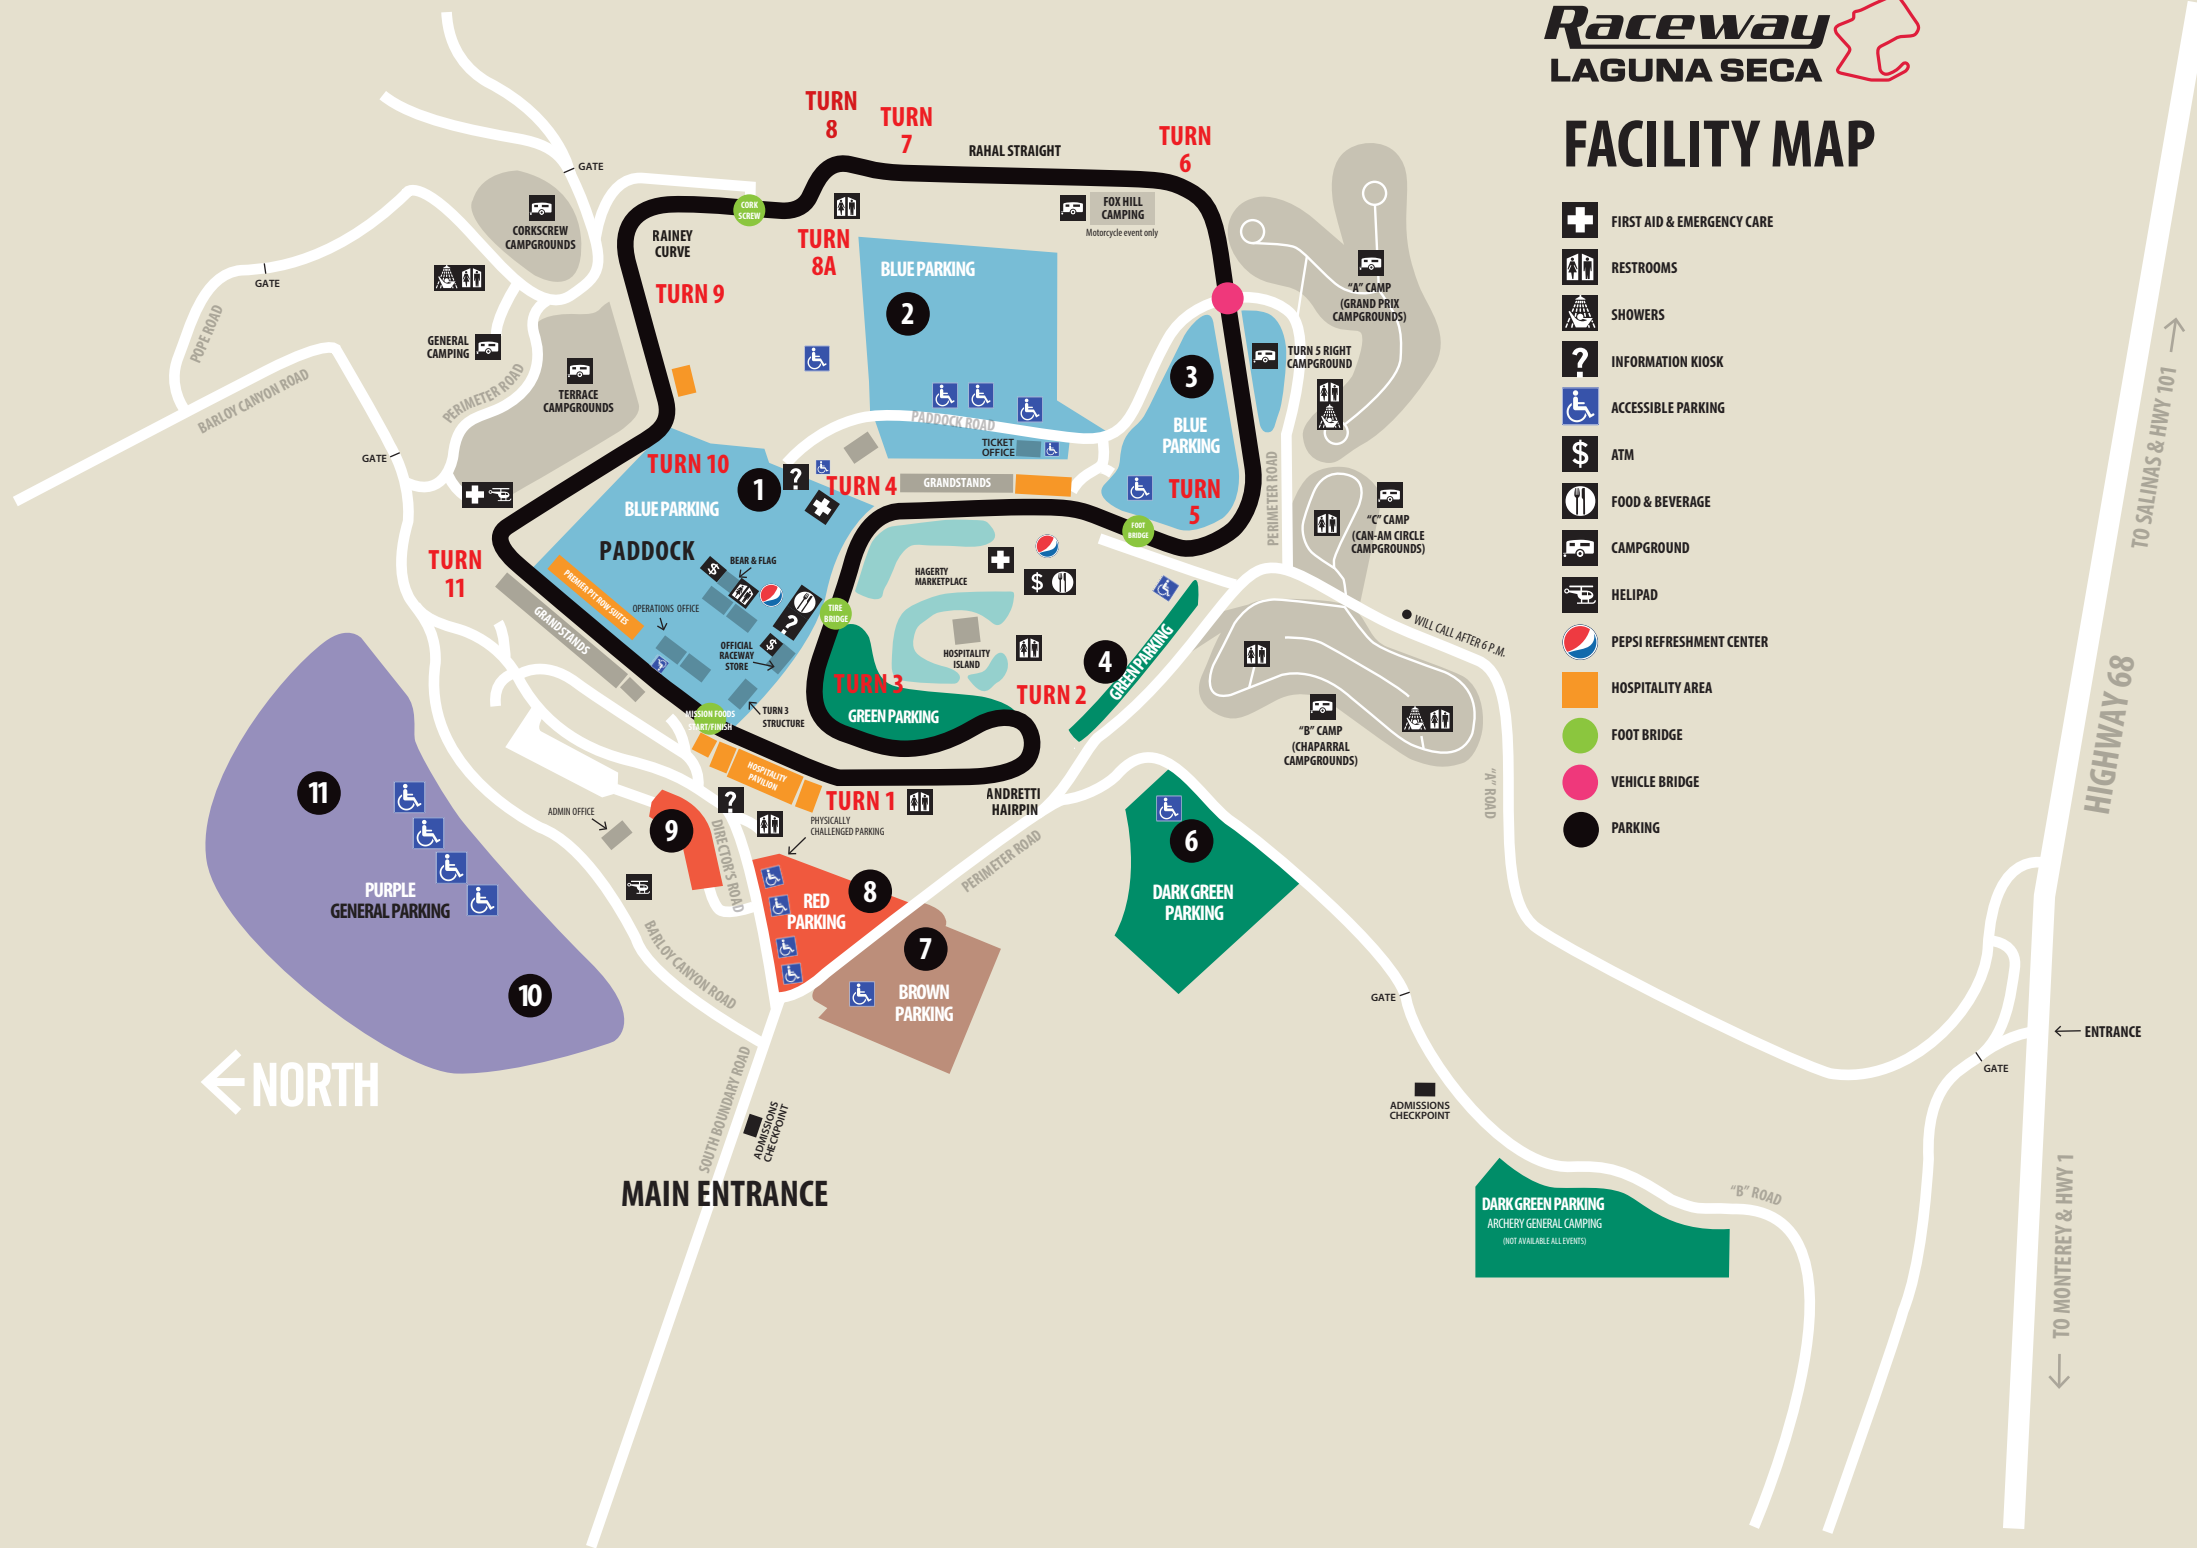

FACILITY MAP

- FIRST AID & EMERGENCY CARE
- RESTROOMS
- SHOWERS
- INFORMATION KIOSK
- ACCESSIBLE PARKING
- ATM
- FOOD & BEVERAGE
- CAMPGROUND
- HELIPAD
- PEPSI REFRESHMENT CENTER
- HOSPITALITY AREA
- FOOT BRIDGE
- VEHICLE BRIDGE
- PARKING

← NORTH

MAIN ENTRANCE

← ENTRANCE

↑ TO SALINAS & HWY 101
 ↓ TO MONTEREY & HWY 1

HIGHWAY 68

DARK GREEN PARKING
 ARCHERY GENERAL CAMPING
 (NOT AVAILABLE ALL EVENTS)

ADMISSIONS CHECKPOINT

GATE

WILL CALL AFTER 6 P.M.

"A" CAMP (GRAND PRIX CAMPGROUNDS)

"B" CAMP (CHAPARRAL CAMPGROUNDS)

"C" CAMP (CAN-AM CIRCLE CAMPGROUNDS)

FOX HILL CAMPING
 Motorcycle event only

RAHAL STRAIGHT

TURN 6

TURN 7

TURN 119

TURN 120

TURN 121

TURN 122

TURN 123

TURN 124

TURN 125

TURN 126