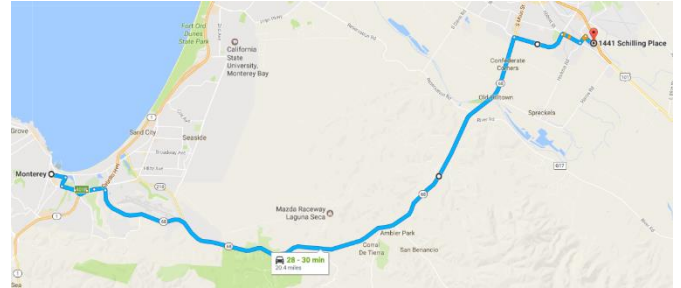

How to get here

From Monterey

- Take **California 1** and merge onto **CA-1 N/CA-68 E** (About 0.2 mi)
- Exit onto **CA-68 E/Monterey Salinas Hwy/Salinas Hwy** and continue toward Salinas (16.0 mi)
- Turn right onto **E Blanco Rd** (1.4 mi)
- Turn right onto **Abbott St** (0.6 mi)
- Turn Left onto **Harkins Rd** (0.2 mi)
- Turn right onto **Schilling PI** (0.2 mi)
- Turn left into **1441 Schilling Place**
- Follow signs to the Elections Office.

From Marina

- Take **Co Rd G17/Reservation Rd**
- Turn left onto **Blanco Rd** (7.8 mi)
- Turn right onto **Abbott St** (0.6 mi)
- Turn Left onto **Harkins Rd** (0.2 mi)
- Turn right onto **Schilling PI** (0.2 mi)
- Turn left into **1441 Schilling Place**
- Follow signs to the Elections Office.

From the North

- Take **Hwy 101 S/US-101 S**
- Take **Exit 326A / Airport Blvd** (0.2 mi)
- Continue onto **Airport Blvd.** (0.2 mi)
- Continue straight onto **Schilling PI** 0.2 mi)
- Turn left into **1441 Schilling Place**
- Follow signs to the Elections Office.

Marina

- Tome **Co Rd G17/Reservation Rd**
- Gire a la izquierda en **Blanco Rd** (7.8 mi)
- Gire a la derecha en **Abbott St** (0.6 mi)
- Gire a la izquierda den **Harkins Rd** (0.2 mi)
- Gire a la derecha en **Schilling PI** (0.2 mi)
- Gire a la izquierda en **1441 Schilling Place**
- Siga los letreros hacia la oficina de elecciones.