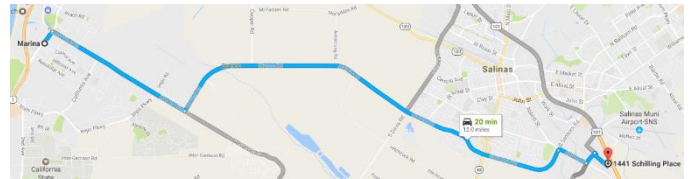

How to get here

From Monterey

- Take **California 1** and merge onto **CA-1 N/CA-68 E** (About 0.2 mi)
- Exit onto **CA-68 E/Monterey Salinas Hwy/Salinas Hwy** and continue toward Salinas (16.0 mi)
- Turn right onto **E Blanco Rd** (1.4 mi)
- Turn right onto **Abbott St** (0.6 mi)
- Turn Left onto **Harkins Rd** (0.2 mi)
- Turn right onto **Schilling PI** (0.2 mi)
- Turn left into **1441 Schilling Place**
- Follow signs to the Elections Office.

From Marina

- Take **Co Rd G17/Reservation Rd**
- Turn left onto **Blanco Rd** (7.8 mi)
- Turn right onto **Abbott St** (0.6 mi)
- Turn Left onto **Harkins Rd** (0.2 mi)
- Turn right onto **Schilling PI** (0.2 mi)
- Turn left into **1441 Schilling Place**
- Follow signs to the Elections Office.

From the North

- Take **Hwy 101 S/US-101 S**
- Take **Exit 326A / Airport Blvd** (0.2 mi)
- Continue onto **Airport Blvd.** (0.2 mi)
- Continue straight onto **Schilling PI** 0.2 mi)
- Turn left into **1441 Schilling Place**
- Follow signs to the Elections Office.

Marina

- Tome **Co Rd G17/Reservation Rd**
- Gire a la izquierda en **Blanco Rd** (7.8 mi)
- Gire a la derecha en **Abbott St** (0.6 mi)
- Gire a la izquierda den **Harkins Rd** (0.2 mi)
- Gire a la derecha en **Schilling PI** (0.2 mi)
- Gire a la izquierda en **1441 Schilling Place**
- Siga los letreros hacia la oficina de elecciones.