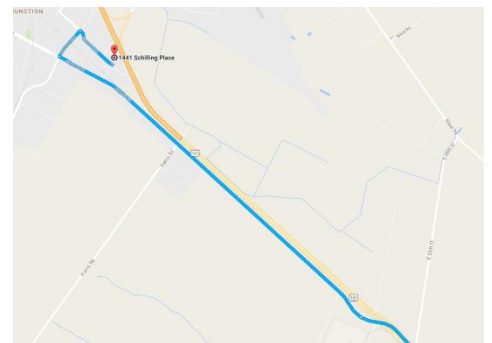

From Marina

- Take **Co Rd G17/Reservation Rd**
- Turn left onto **Blanco Rd** (7.8 mi)
- Turn right onto **Abbott St** (0.6 mi)
- Turn Left onto **Harkins Rd** (0.2 mi)
- Turn right onto **Schilling PI** (0.2 mi)
- Turn left into **1441 Schilling Place**
- Follow signs to the Elections Office.

From the North

- Take **Hwy 101 S/US-101 S**
- Take **Exit 326A / Airport Blvd** (0.2 mi)
- Continue onto **Airport Blvd.** (0.2 mi)
- Continue straight onto **Schilling PI** 0.2 mi)
- Turn left into **1441 Schilling Place**
- Follow signs to the Elections Office.

From the South

- Take **Hwy 101 US-101 N**
- Use left lane to take the **Abbot St Exit**
- Continue onto **Abbott St** (2.8 mi)
- Turn right onto **Harkins Rd** (0.2 mi)
- Turn right onto **Schilling PI** (0.2 mi)
- Continue straight onto **Schilling PI** 0.2 mi)
- Turn left into **1441 Schilling Place**
- Follow signs to the Elections Office.

Marina

- Tome **Co Rd G17/Reservation Rd**
- Gire a la izquierda en **Blanco Rd** (7.8 mi)
- Gire a la derecha en **Abbott St** (0.6 mi)
- Gire a la izquierda den **Harkins Rd** (0.2 mi)
- Gire a la derecha en **Schilling PI** (0.2 mi)
- Gire a la izquierda en **1441 Schilling Place**
- Siga los letreros hacia la oficina de elecciones.