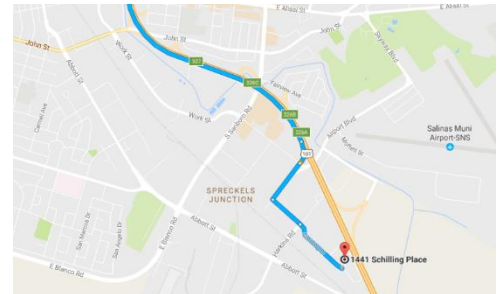

How to get here

From Monterey

- Take **California 1** and merge onto **CA-1 N/CA-68 E** (About 0.2 mi)
- Exit onto **CA-68 E/Monterey Salinas Hwy/Salinas Hwy** and continue toward Salinas (16.0 mi)
- Turn right onto **E Blanco Rd** (1.4 mi)
- Turn right onto **Abbott St** (0.6 mi)
- Turn Left onto **Harkins Rd** (0.2 mi)
- Turn right onto **Schilling PI** (0.2 mi)
- Turn left into **1441 Schilling Place**
- Follow signs to the Elections Office.

From Marina

- Take **Co Rd G17/Reservation Rd**
- Turn left onto **Blanco Rd** (7.8 mi)
- Turn right onto **Abbott St** (0.6 mi)
- Turn Left onto **Harkins Rd** (0.2 mi)
- Turn right onto **Schilling PI** (0.2 mi)
- Turn left into **1441 Schilling Place**
- Follow signs to the Elections Office.

From the North

- Take **Hwy 101 S/US-101 S**
- Take **Exit 326A / Airport Blvd** (0.2 mi)
- Continue onto **Airport Blvd.** (0.2 mi)
- Continue straight onto **Schilling PI** 0.2 mi)
- Turn left into **1441 Schilling Place**
- Follow signs to the Elections Office.

Marina

- Tome **Co Rd G17/Reservation Rd**
- Gire a la izquierda en **Blanco Rd** (7.8 mi)
- Gire a la derecha en **Abbott St** (0.6 mi)
- Gire a la izquierda den **Harkins Rd** (0.2 mi)
- Gire a la derecha en **Schilling PI** (0.2 mi)
- Gire a la izquierda en **1441 Schilling Place**
- Siga los letreros hacia la oficina de elecciones.