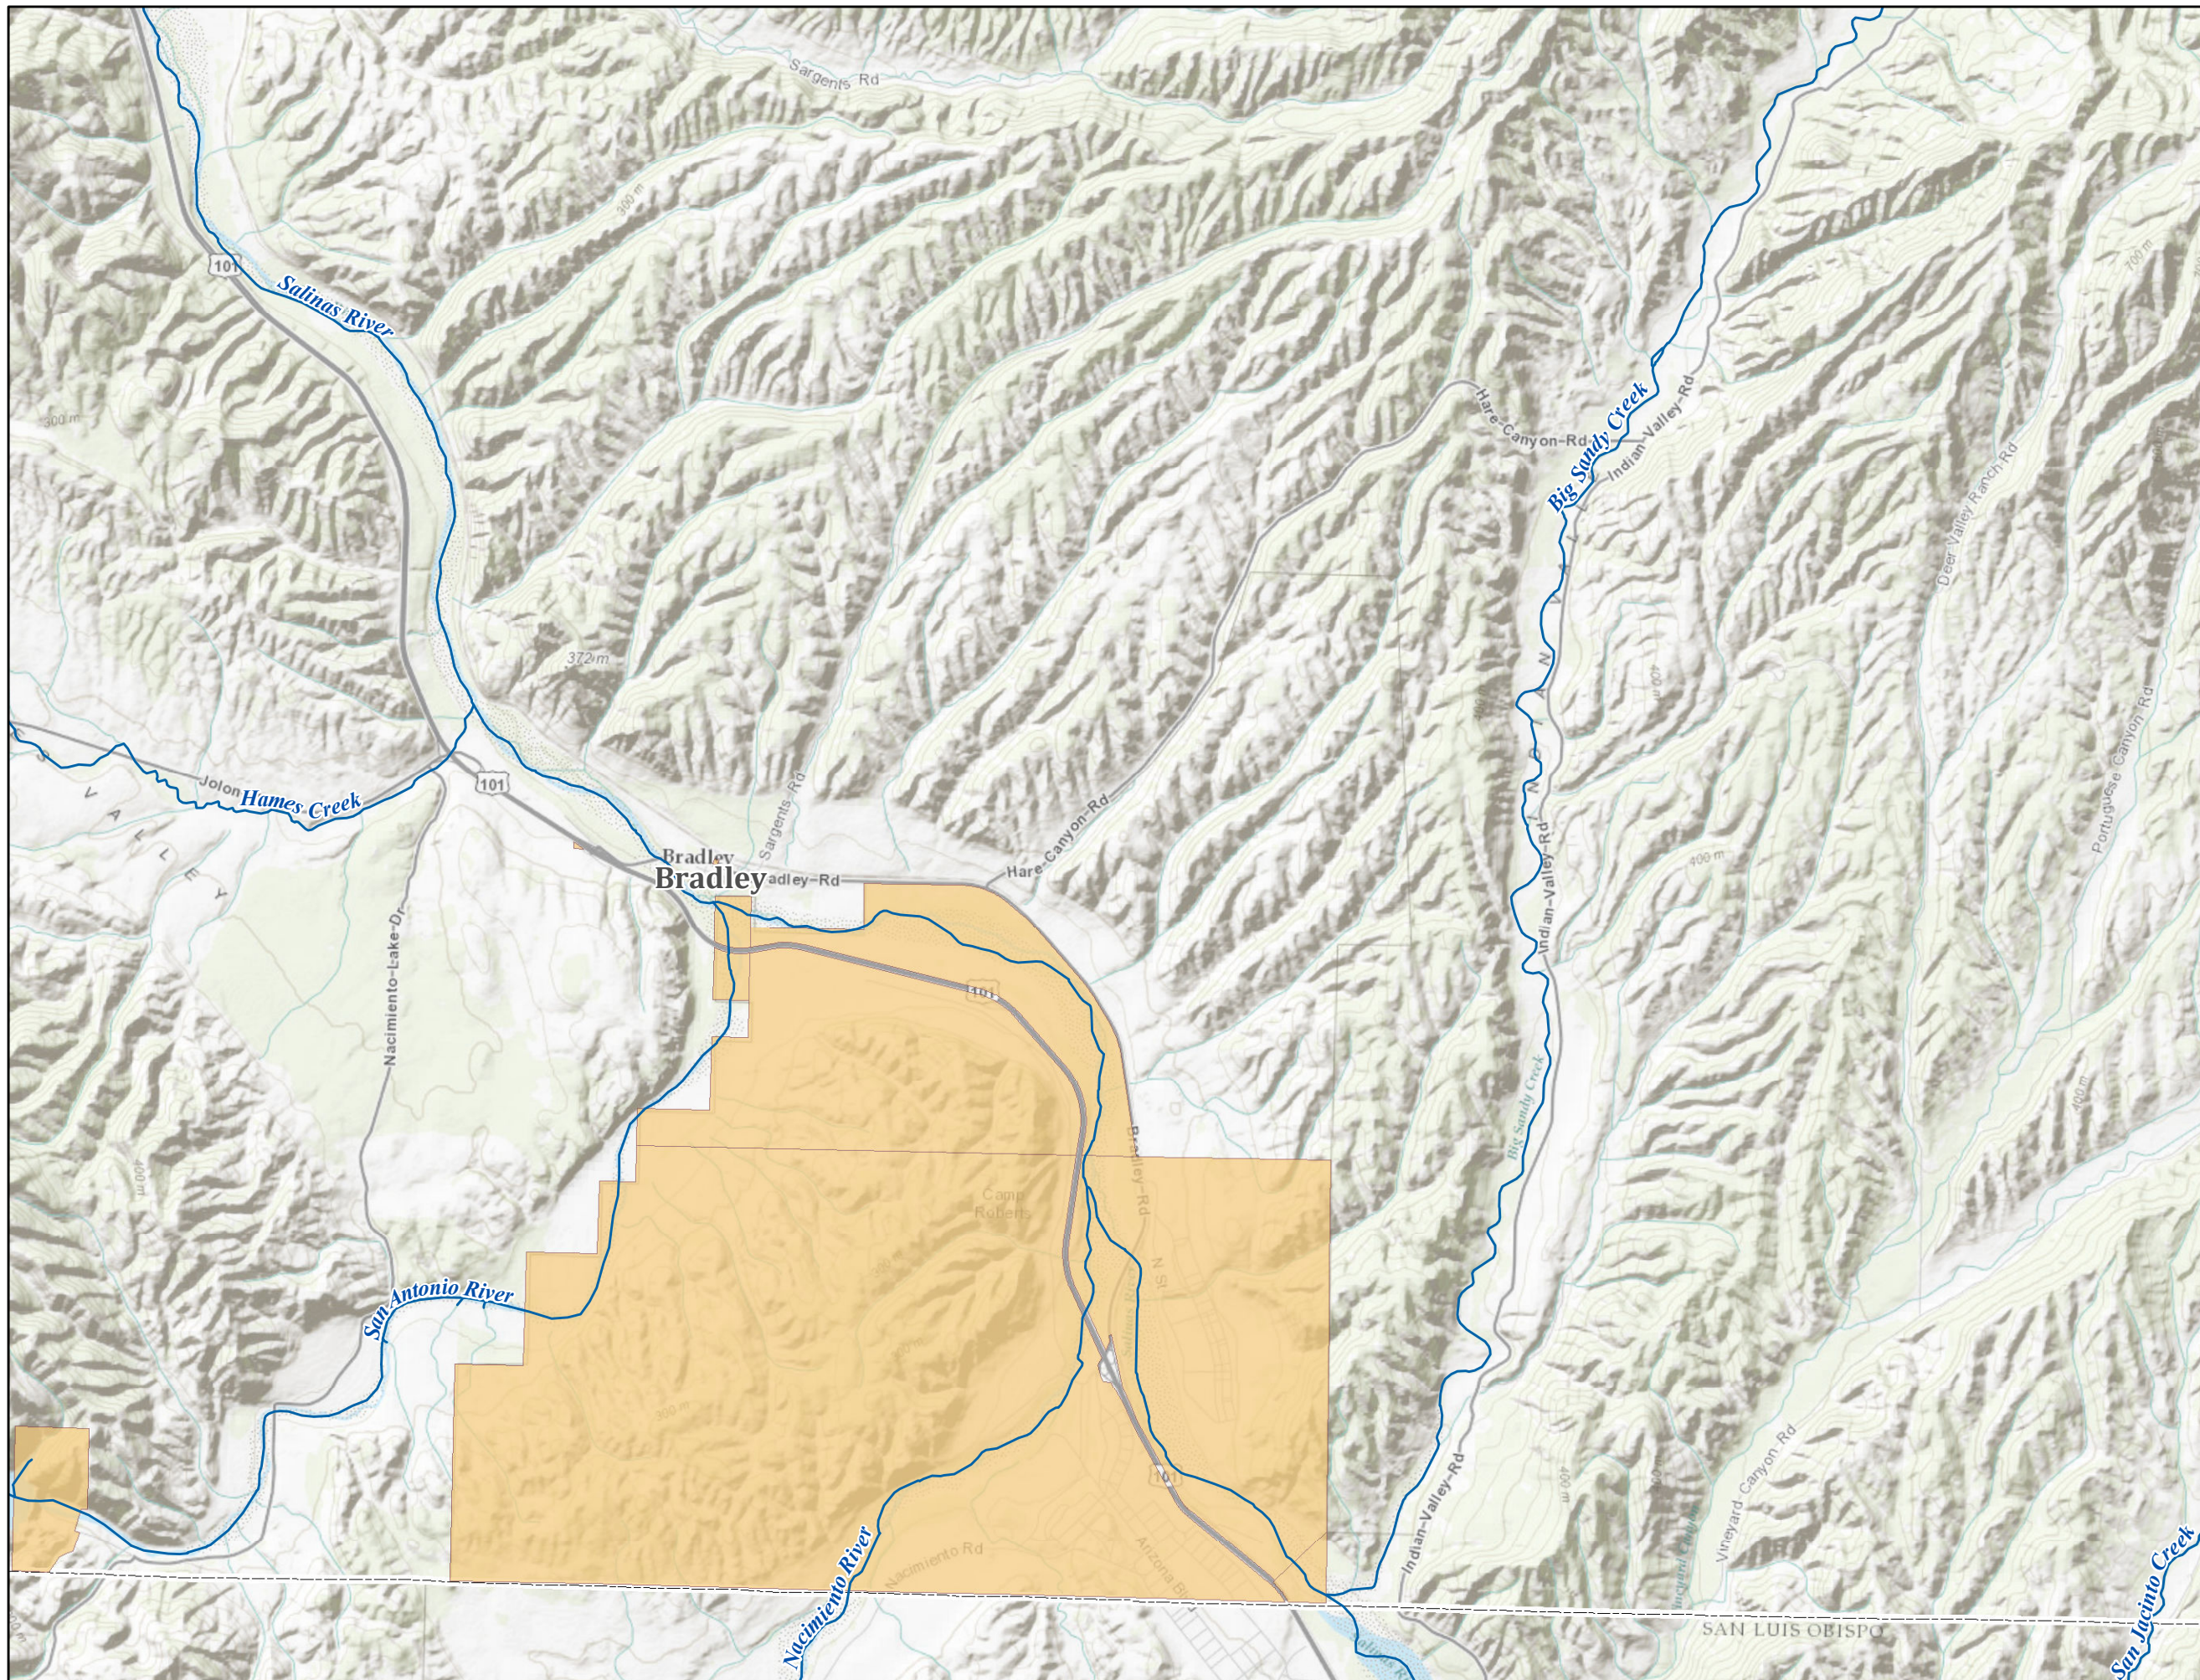

Monterey County Public Lands within Salinas River Valley

Monterey County, CA

Map 9 of 9

Legend

- River
- Public Parcels
- County Boundary

Data Source: Monterey County, ESRI

This map and all data contained within are supplied as is with no warranty. Cardno ENTRIX expressly disclaims responsibility for damages or liability from any claims that may arise out of the use or misuse of this map. It is the sole responsibility of the user to determine if the data on this map meets the user's needs. This map was not created as survey data, nor should it be used