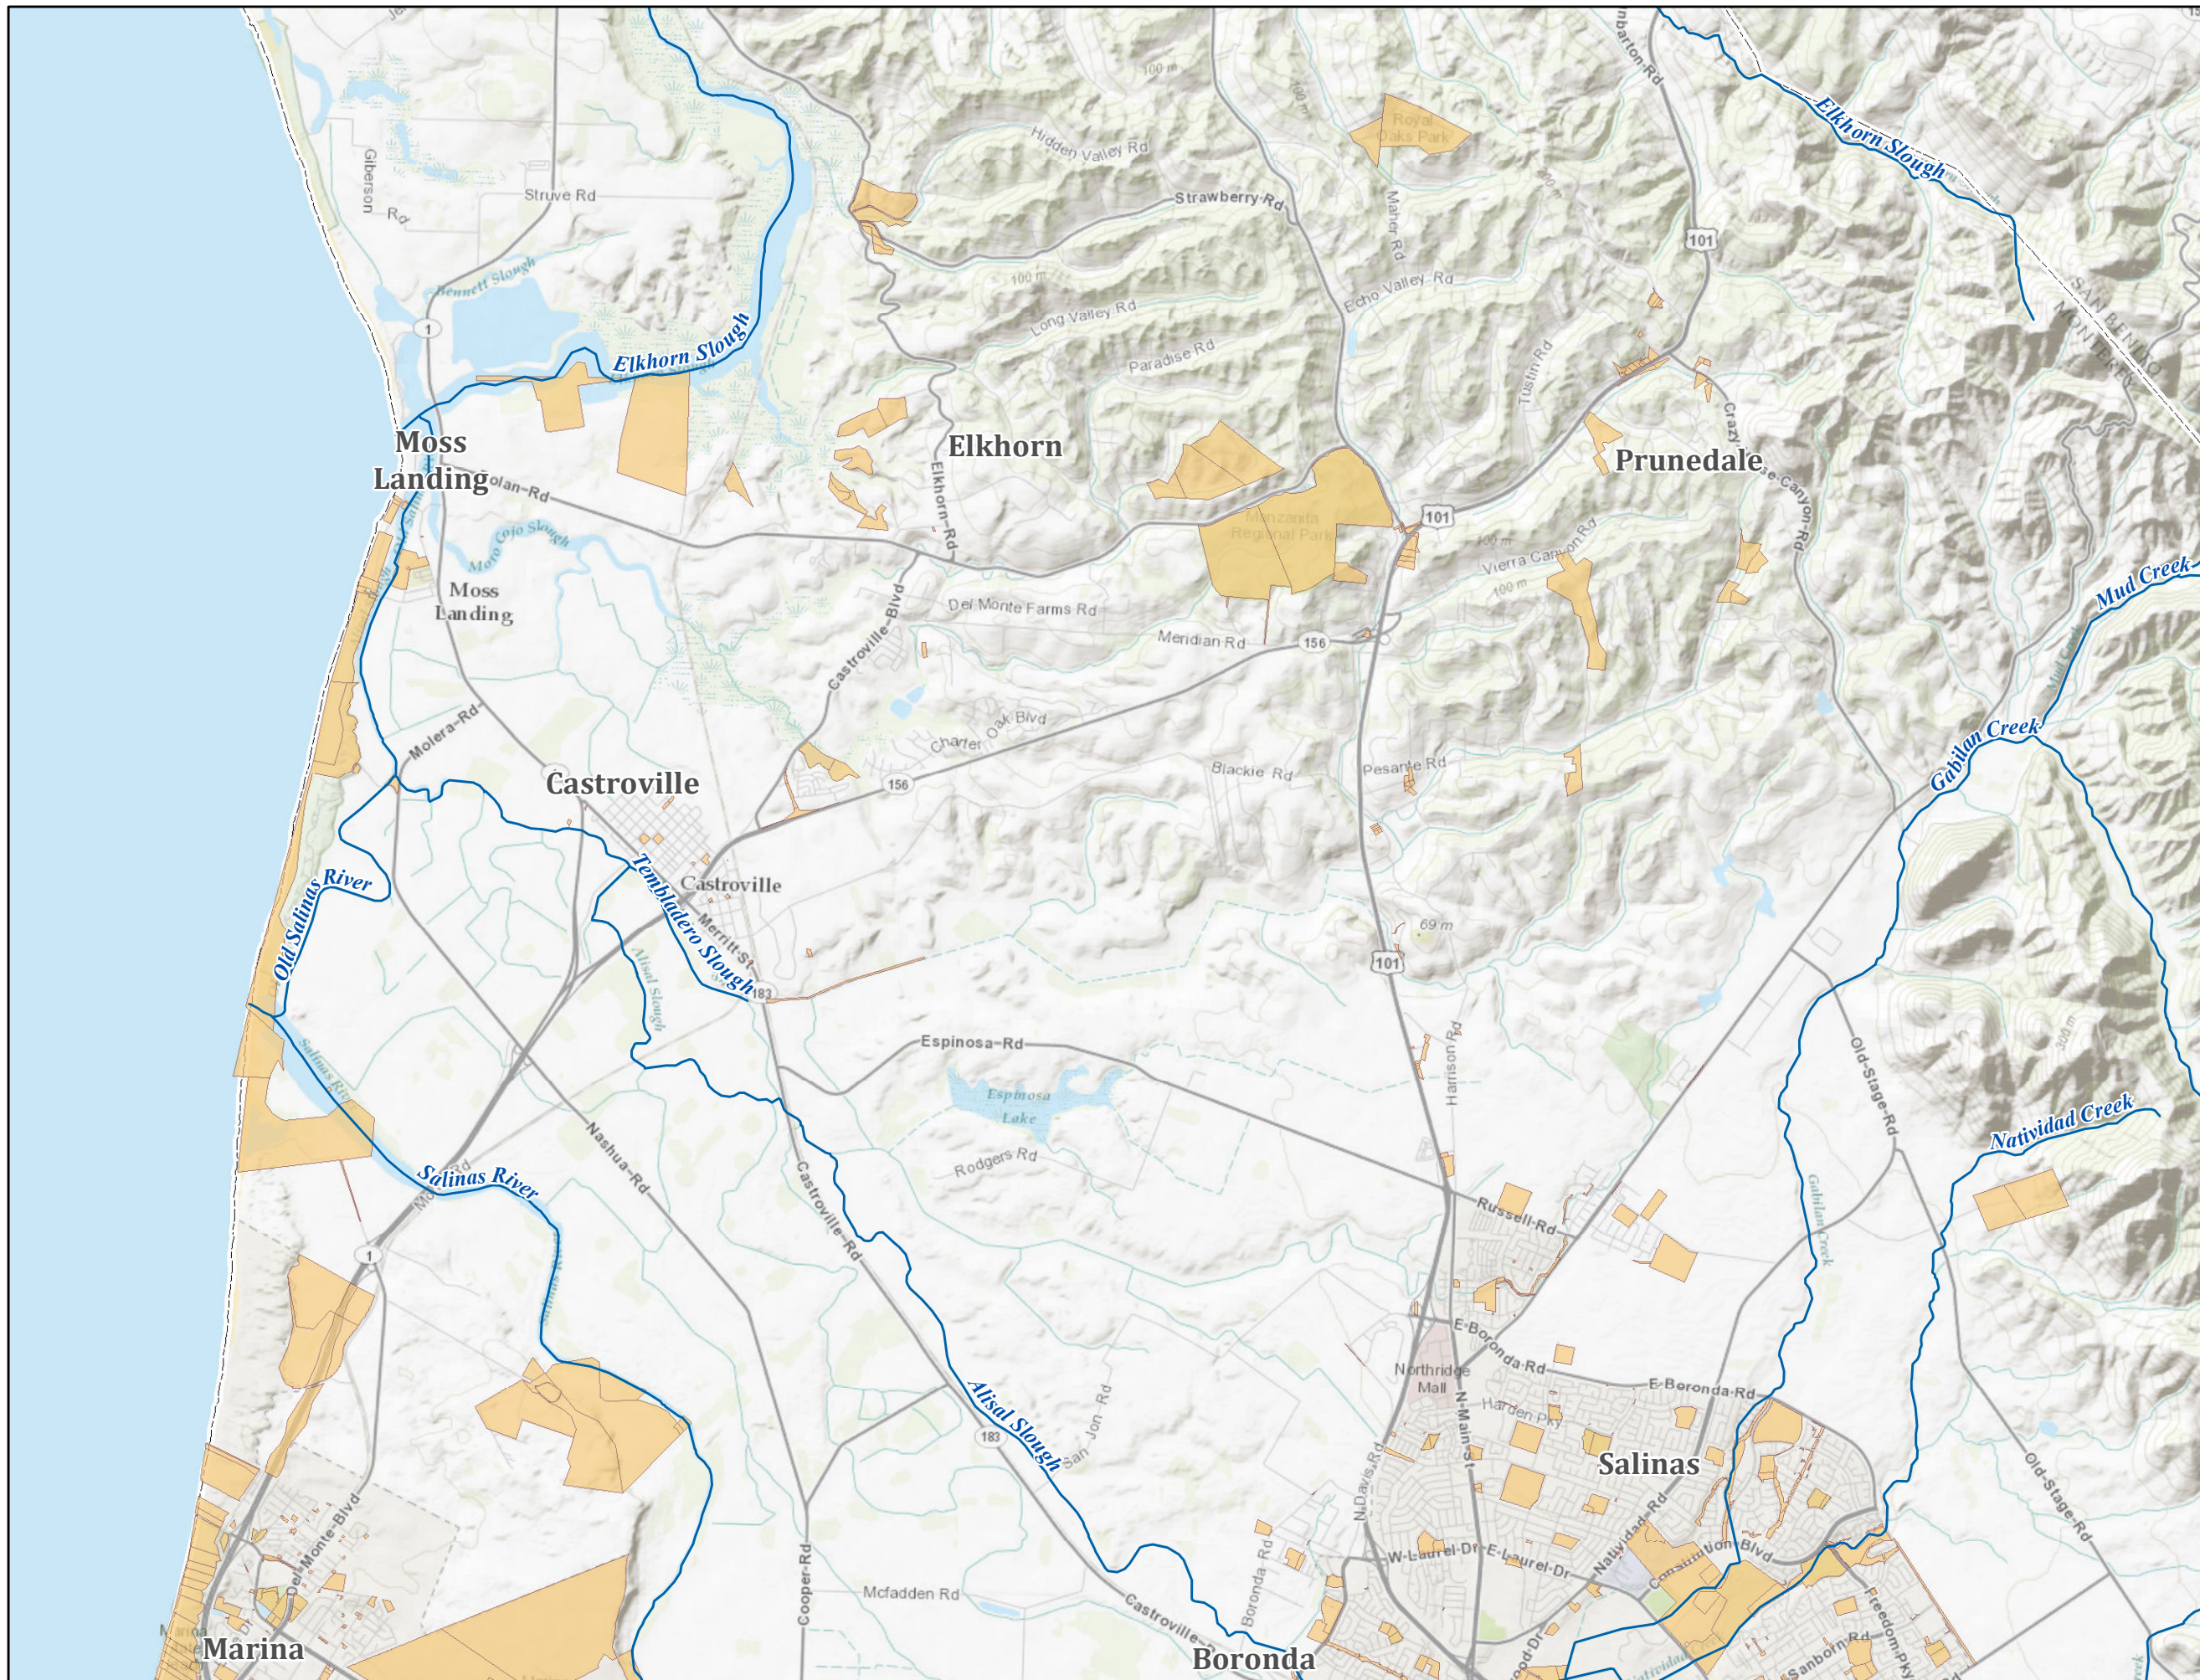

Salinas River Stream Maintenance
Program EIR

D

PUBLIC LAND WITHIN SALINAS RIVER

Monterey County Public Lands within Salinas River Valley

Monterey County, CA

Map 1 of 9

Legend

-  River
-  Public Parcels
-  County Boundary

Data Source: Monterey County, ESRI

This map and all data contained within are supplied as is with no warranty. Cardno ENTRIX expressly disclaims responsibility for damages or liability from any claims that may arise out of the use or misuse of this map. It is the sole responsibility of the user to determine if the data on this map meets the user's needs. This map was not created as survey data, nor should it be used

Monterey County Public Lands within Salinas River Valley

Monterey County, CA

Map 2 of 9

Legend

-  River
-  Public Parcels
-  County Boundary

Data Source: Monterey County, ESRI

This map and all data contained within are supplied as is with no warranty. Cardno ENTRIX expressly disclaims responsibility for damages or liability from any claims that may arise out of the use or misuse of this map. It is the sole responsibility of the user to determine if the data on this map meets the user's needs. This map was not created as survey data, nor should it be used

Monterey County Public Lands within Salinas River Valley

Monterey County, CA

Map 3 of 9

Legend

-  River
-  Public Parcels
-  County Boundary

Data Source: Monterey County, ESRI

This map and all data contained within are supplied as is with no warranty. Cardno ENTRIX expressly disclaims responsibility for damages or liability from any claims that may arise out of the use or misuse of this map. It is the sole responsibility of the user to determine if the data on this map meets the user's needs. This map was not created as survey data, nor should it be used