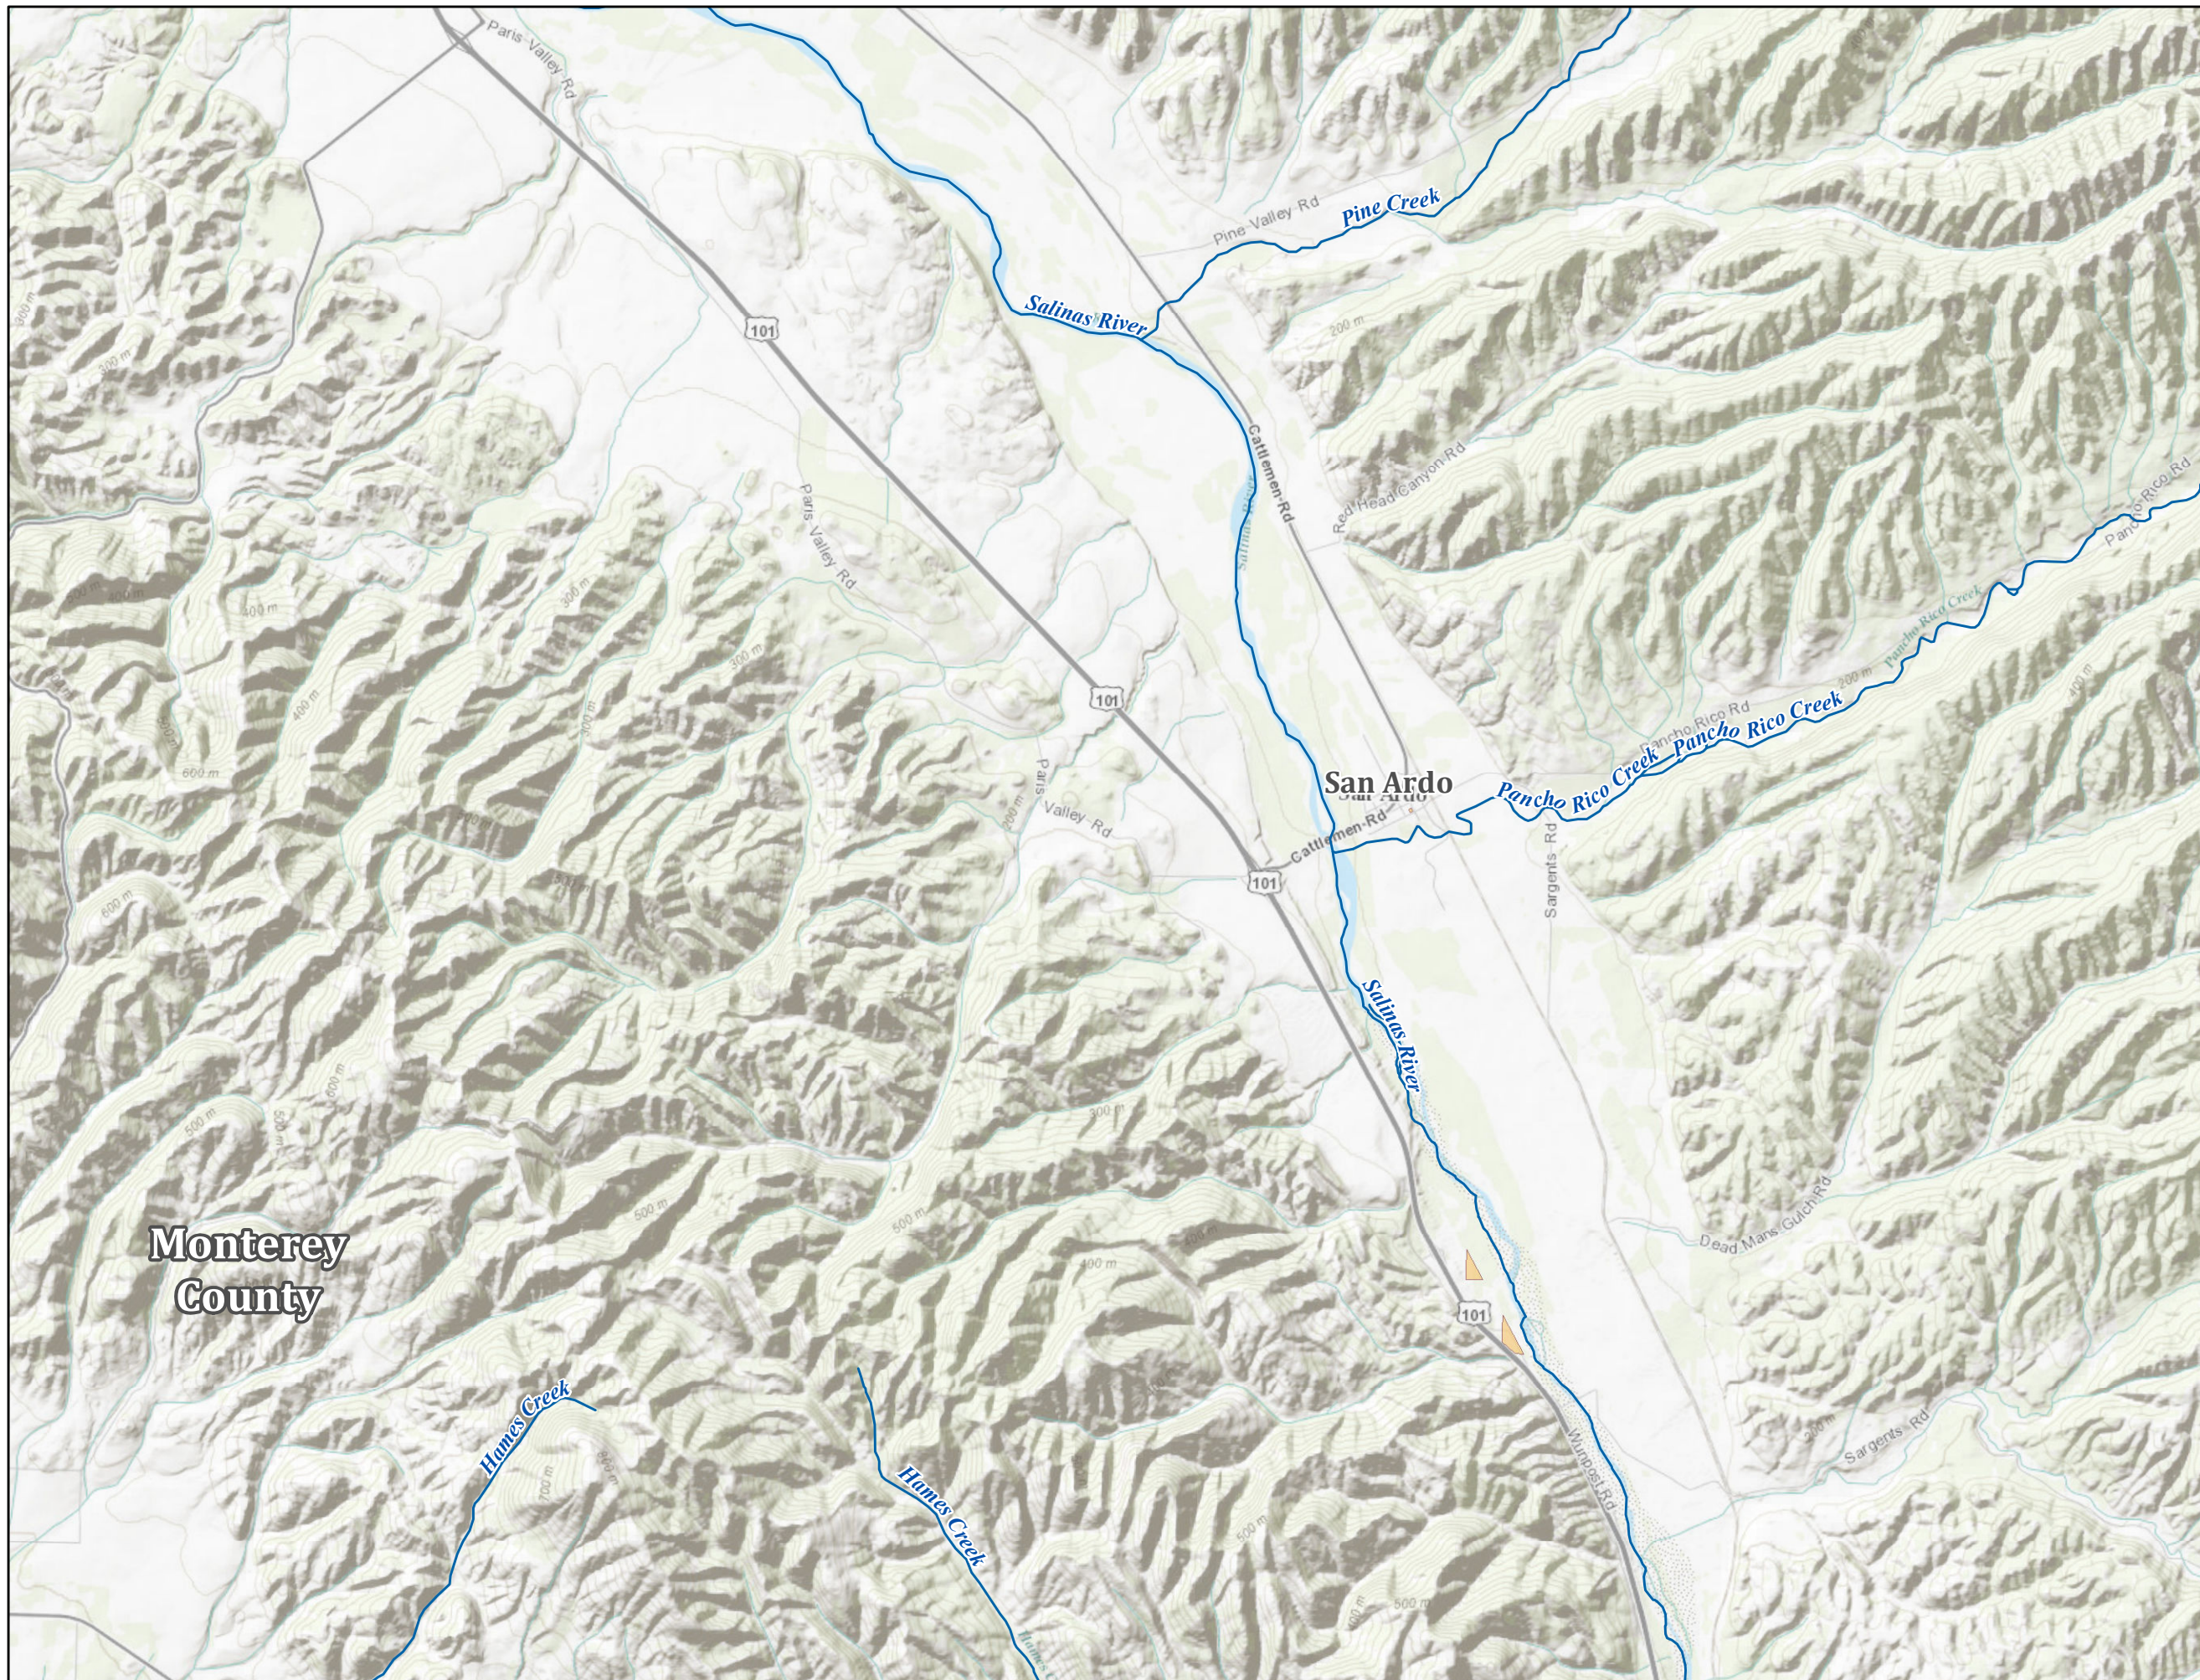

Monterey County Public Lands within Salinas River Valley

Monterey County, CA

Map 7 of 9

Legend

- River
- Public Parcels
- County Boundary

Data Source: Monterey County, ESRI

This map and all data contained within are supplied as is with no warranty. Cardno ENTRIX expressly disclaims responsibility for damages or liability from any claims that may arise out of the use or misuse of this map. It is the sole responsibility of the user to determine if the data on this map meets the user's needs. This map was not created as survey data, nor should it be used