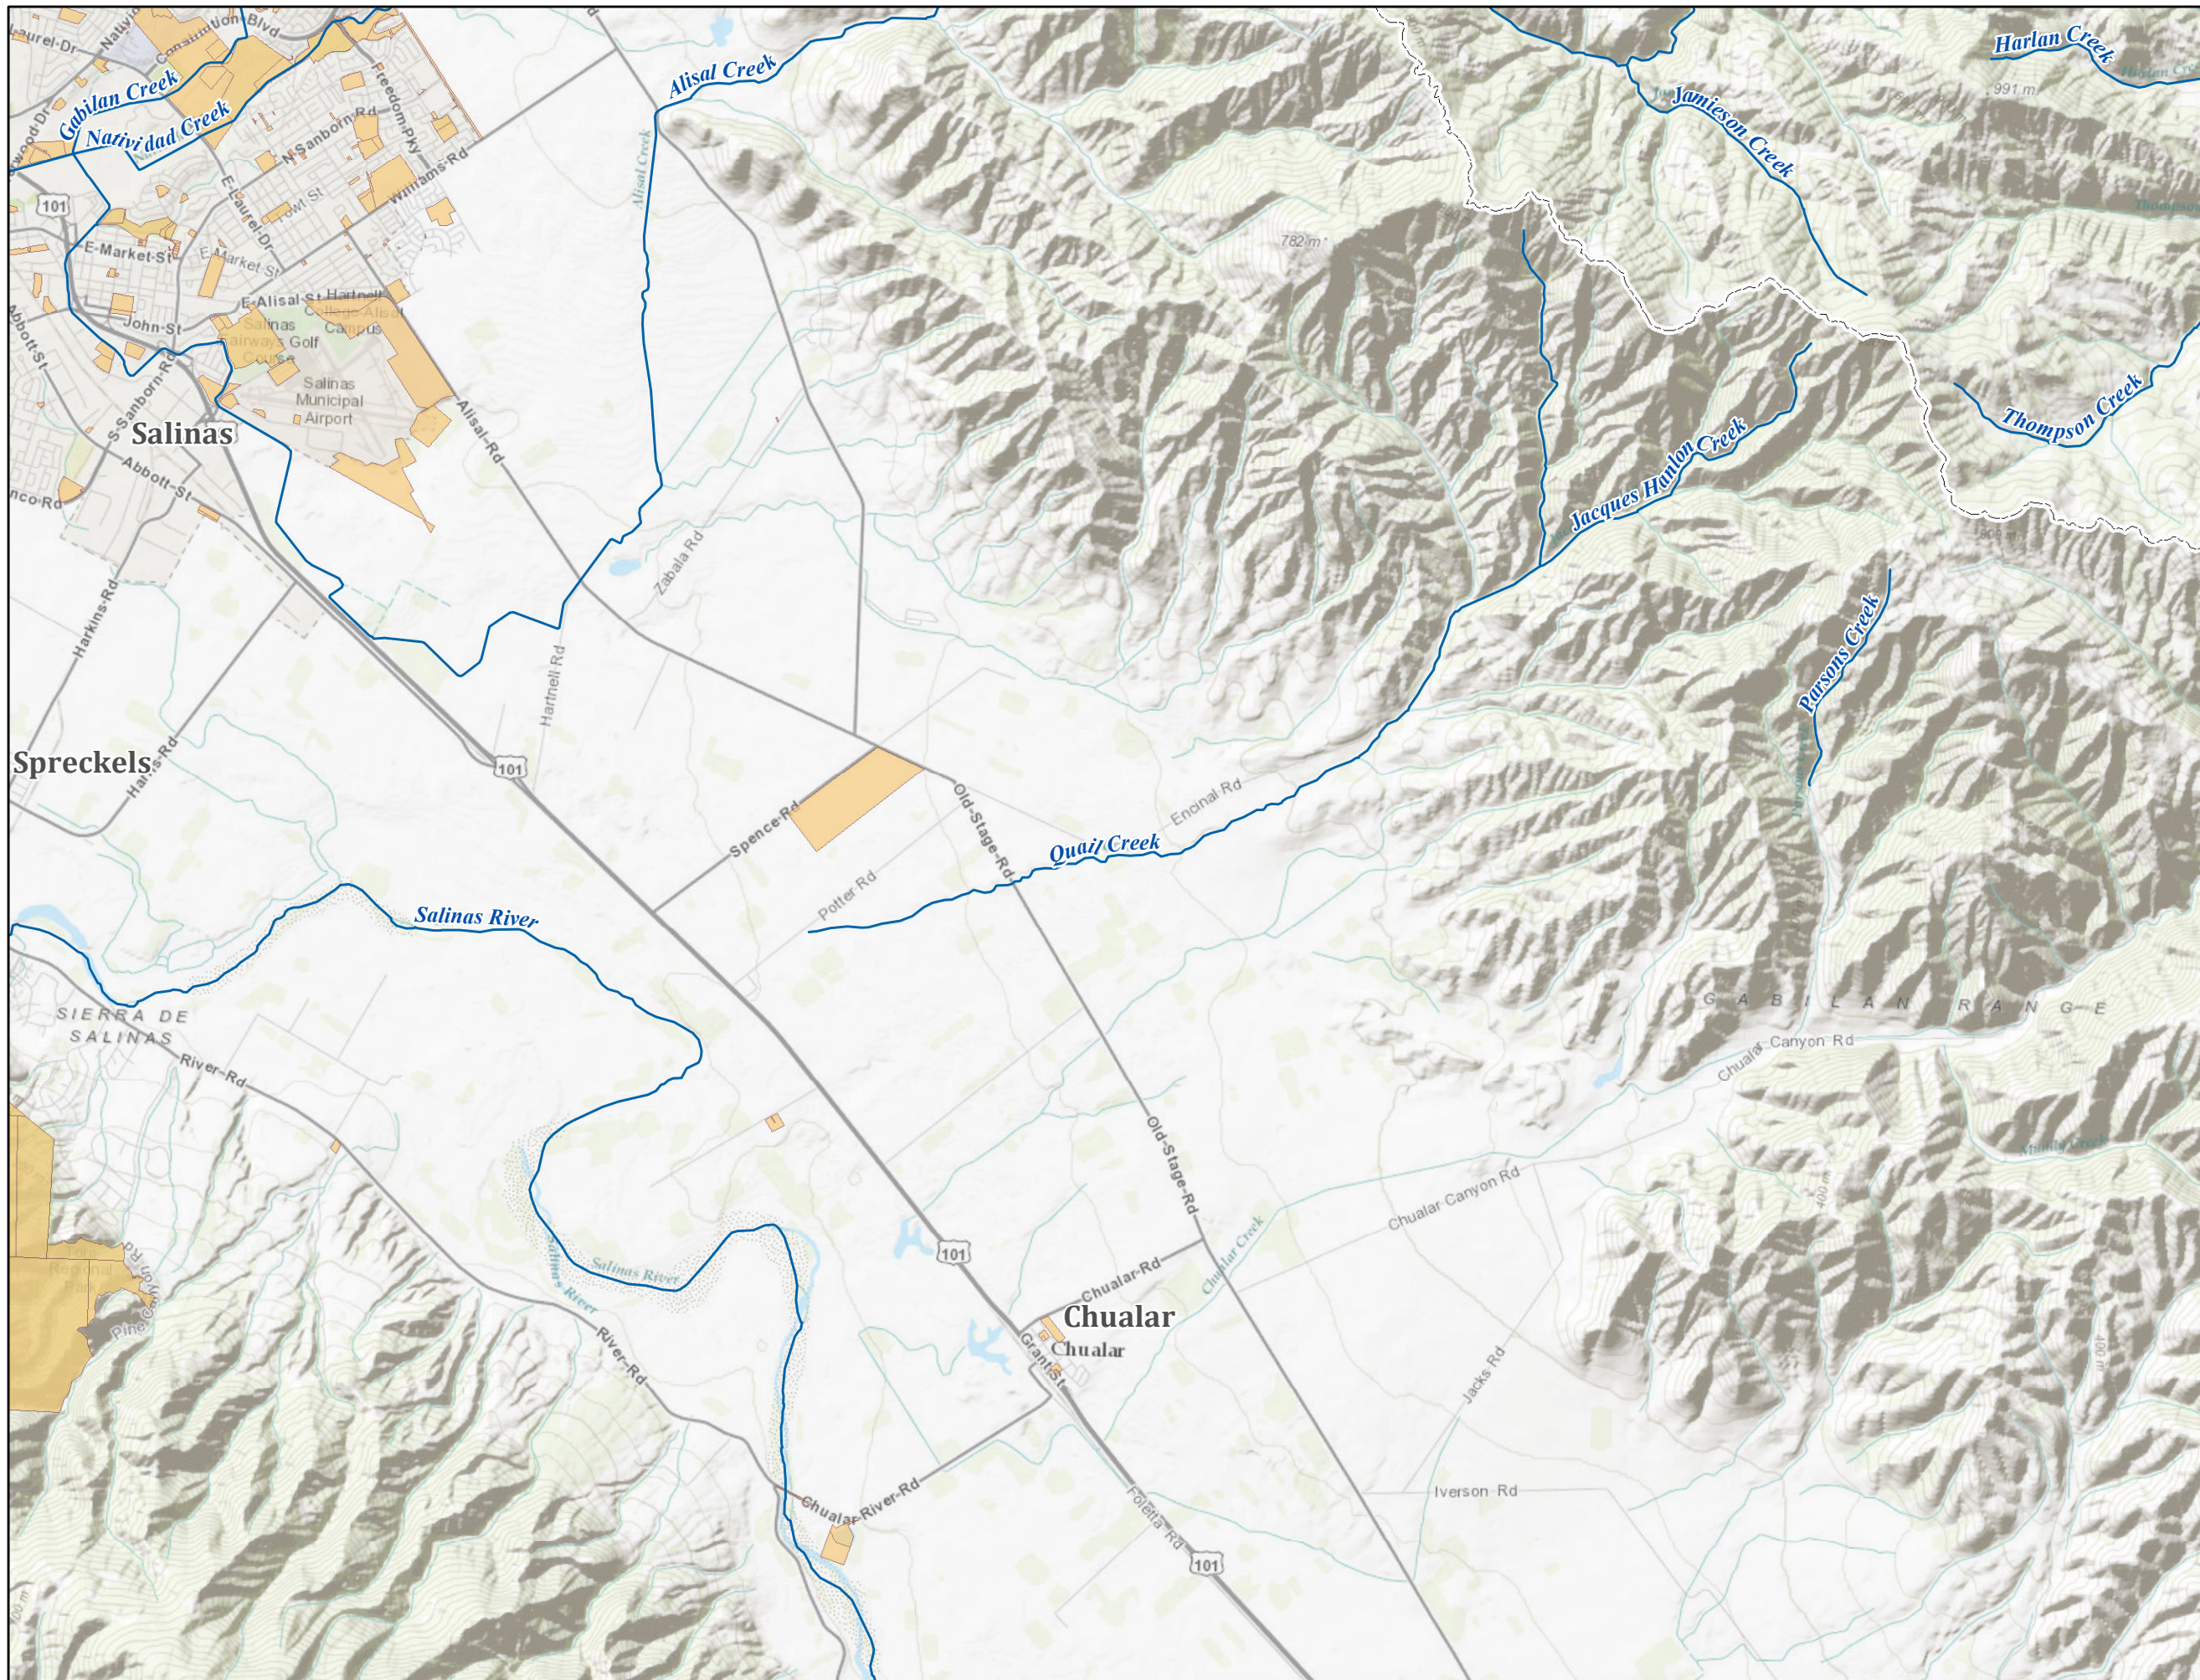

Data Source: Monterey County, ESRI

This map and all data contained within are supplied as is with no warranty. Cardno ENTRIX expressly disclaims responsibility for damages or liability from any claims that may arise out of the use or misuse of this map. It is the sole responsibility of the user to determine if the data on this map meets the user's needs. This map was not created as survey data, nor should it be used

Monterey County Public Lands within Salinas River Valley

Monterey County, CA

Map 2 of 9

Legend

-  River
-  Public Parcels
-  County Boundary

Data Source: Monterey County, ESRI

This map and all data contained within are supplied as is with no warranty. Cardno ENTRIX expressly disclaims responsibility for damages or liability from any claims that may arise out of the use or misuse of this map. It is the sole responsibility of the user to determine if the data on this map meets the user's needs. This map was not created as survey data, nor should it be used

Monterey County Public Lands within Salinas River Valley

Monterey County, CA

Map 3 of 9

Legend

-  River
-  Public Parcels
-  County Boundary

Data Source: Monterey County, ESRI

This map and all data contained within are supplied as is with no warranty. Cardno ENTRIX expressly disclaims responsibility for damages or liability from any claims that may arise out of the use or misuse of this map. It is the sole responsibility of the user to determine if the data on this map meets the user's needs. This map was not created as survey data, nor should it be used