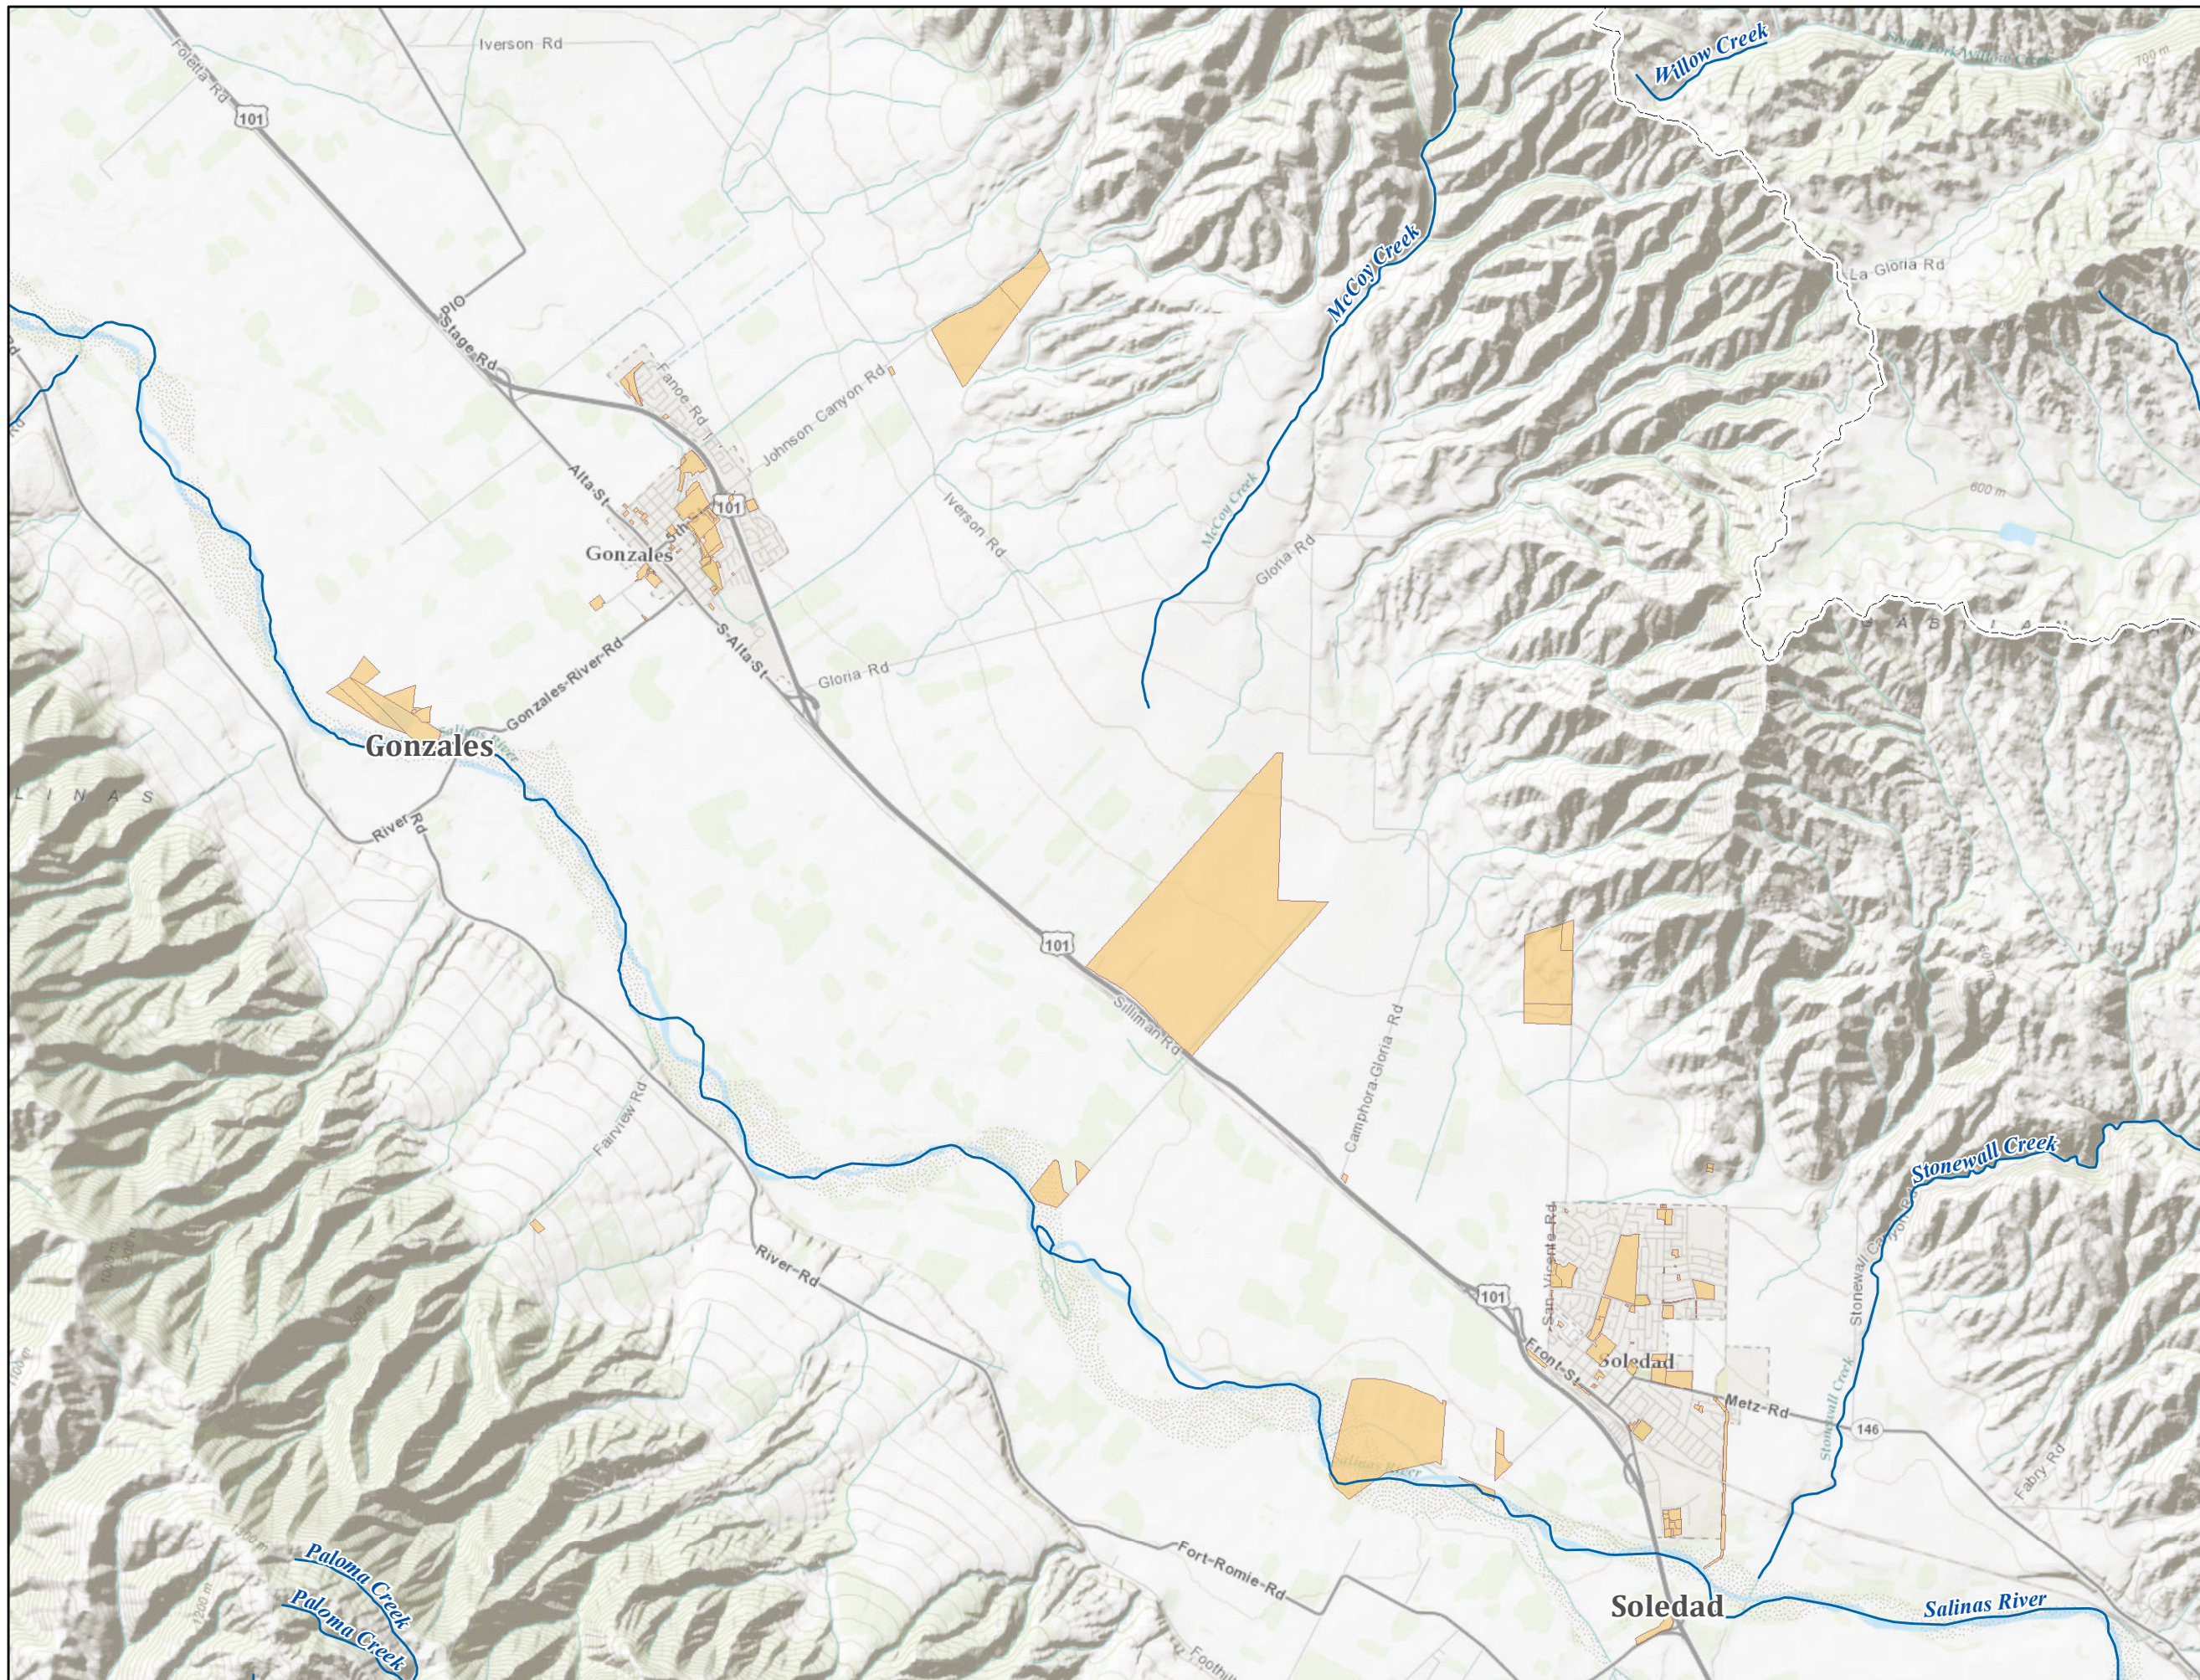

Data Source: Monterey County, ESRI

This map and all data contained within are supplied as is with no warranty. Cardno ENTRIX expressly disclaims responsibility for damages or liability from any claims that may arise out of the use or misuse of this map. It is the sole responsibility of the user to determine if the data on this map meets the user's needs. This map was not created as survey data, nor should it be used

Monterey County Public Lands within Salinas River Valley

Monterey County, CA

Map 3 of 9

Legend

-  River
-  Public Parcels
-  County Boundary

Data Source: Monterey County, ESRI

This map and all data contained within are supplied as is with no warranty. Cardno ENTRIX expressly disclaims responsibility for damages or liability from any claims that may arise out of the use or misuse of this map. It is the sole responsibility of the user to determine if the data on this map meets the user's needs. This map was not created as survey data, nor should it be used

Monterey County Public Lands within Salinas River Valley

Monterey County, CA

Map 4 of 9

Legend

-  River
-  Public Parcels
-  County Boundary

Data Source: Monterey County, ESRI

This map and all data contained within are supplied as is with no warranty. Cardno ENTRIX expressly disclaims responsibility for damages or liability from any claims that may arise out of the use or misuse of this map. It is the sole responsibility of the user to determine if the data on this map meets the user's needs. This map was not created as survey data, nor should it be used