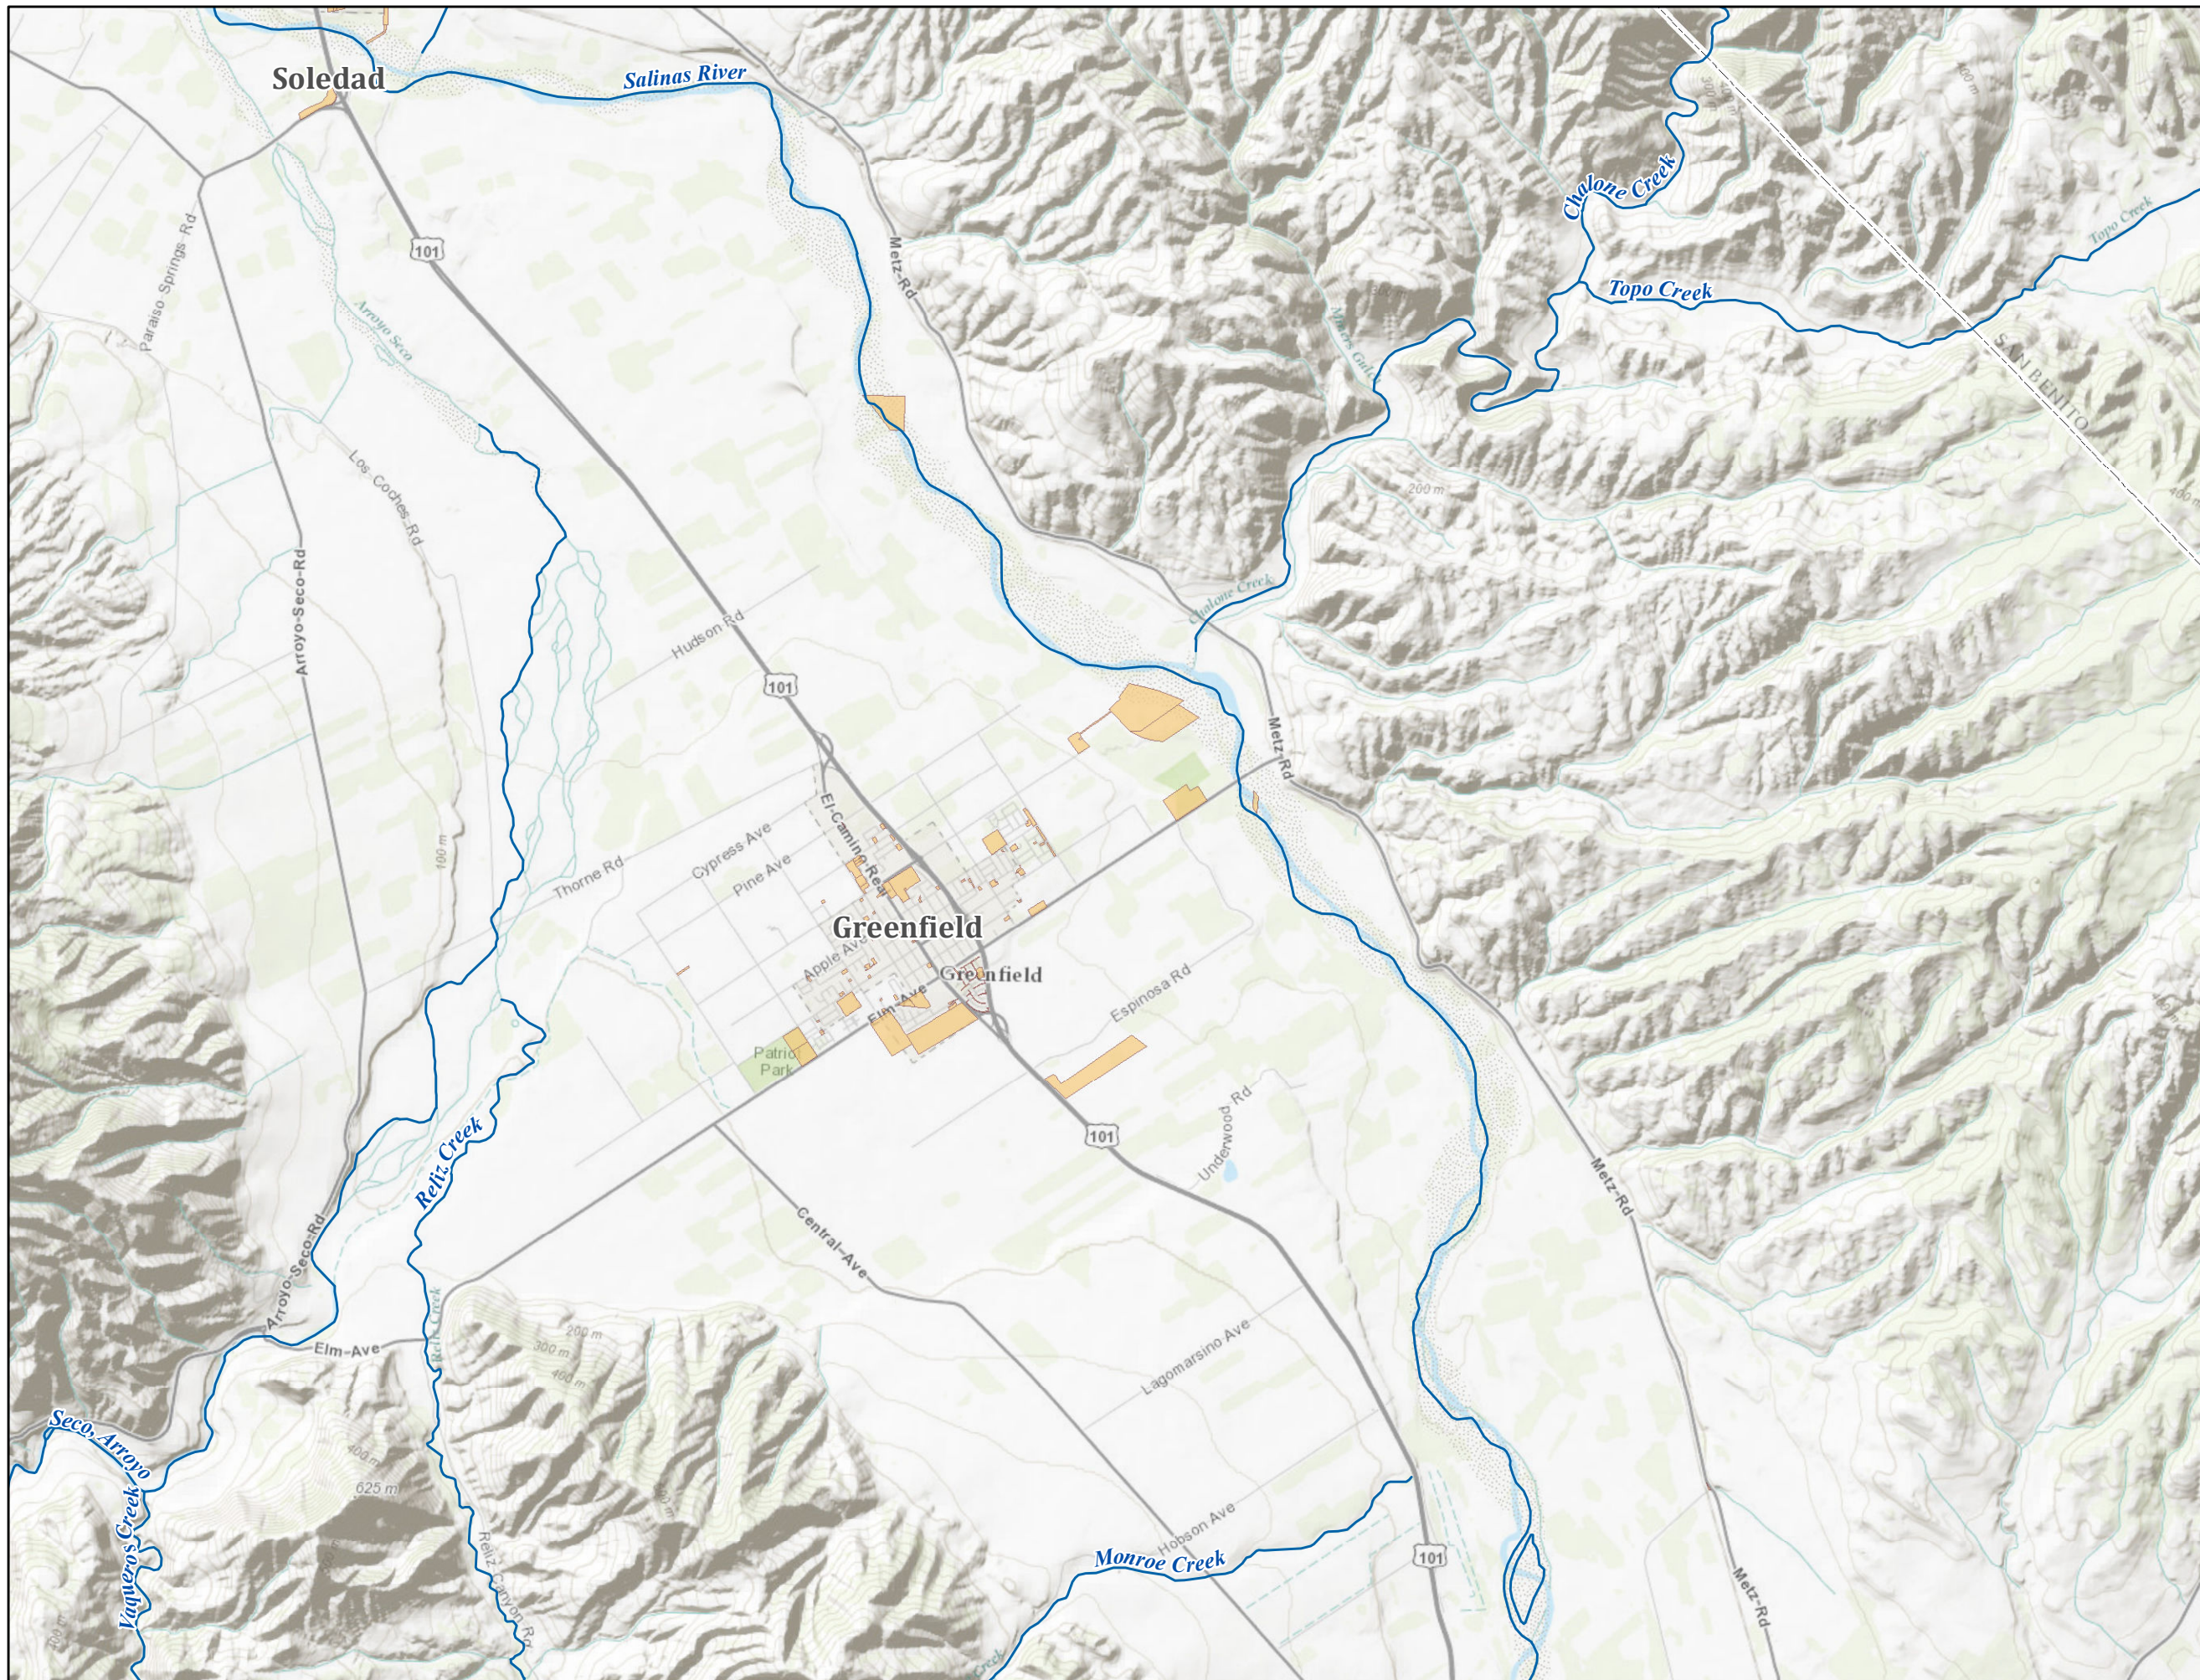

Monterey County Public Lands within Salinas River Valley

Monterey County, CA

Map 3 of 9

Legend

-  River
-  Public Parcels
-  County Boundary

Data Source: Monterey County, ESRI

This map and all data contained within are supplied as is with no warranty. Cardno ENTRIX expressly disclaims responsibility for damages or liability from any claims that may arise out of the use or misuse of this map. It is the sole responsibility of the user to determine if the data on this map meets the user's needs. This map was not created as survey data, nor should it be used

Monterey County Public Lands within Salinas River Valley

Monterey County, CA

Map 4 of 9

Legend

-  River
-  Public Parcels
-  County Boundary

Data Source: Monterey County, ESRI

This map and all data contained within are supplied as is with no warranty. Cardno ENTRIX expressly disclaims responsibility for damages or liability from any claims that may arise out of the use or misuse of this map. It is the sole responsibility of the user to determine if the data on this map meets the user's needs. This map was not created as survey data, nor should it be used

Monterey County Public Lands within Salinas River Valley

Monterey County, CA

Map 5 of 9

Legend

-  River
-  Public Parcels
-  County Boundary

Data Source: Monterey County, ESRI

This map and all data contained within are supplied as is with no warranty. Cardno ENTRIX expressly disclaims responsibility for damages or liability from any claims that may arise out of the use or misuse of this map. It is the sole responsibility of the user to determine if the data on this map meets the user's needs. This map was not created as survey data, nor should it be used