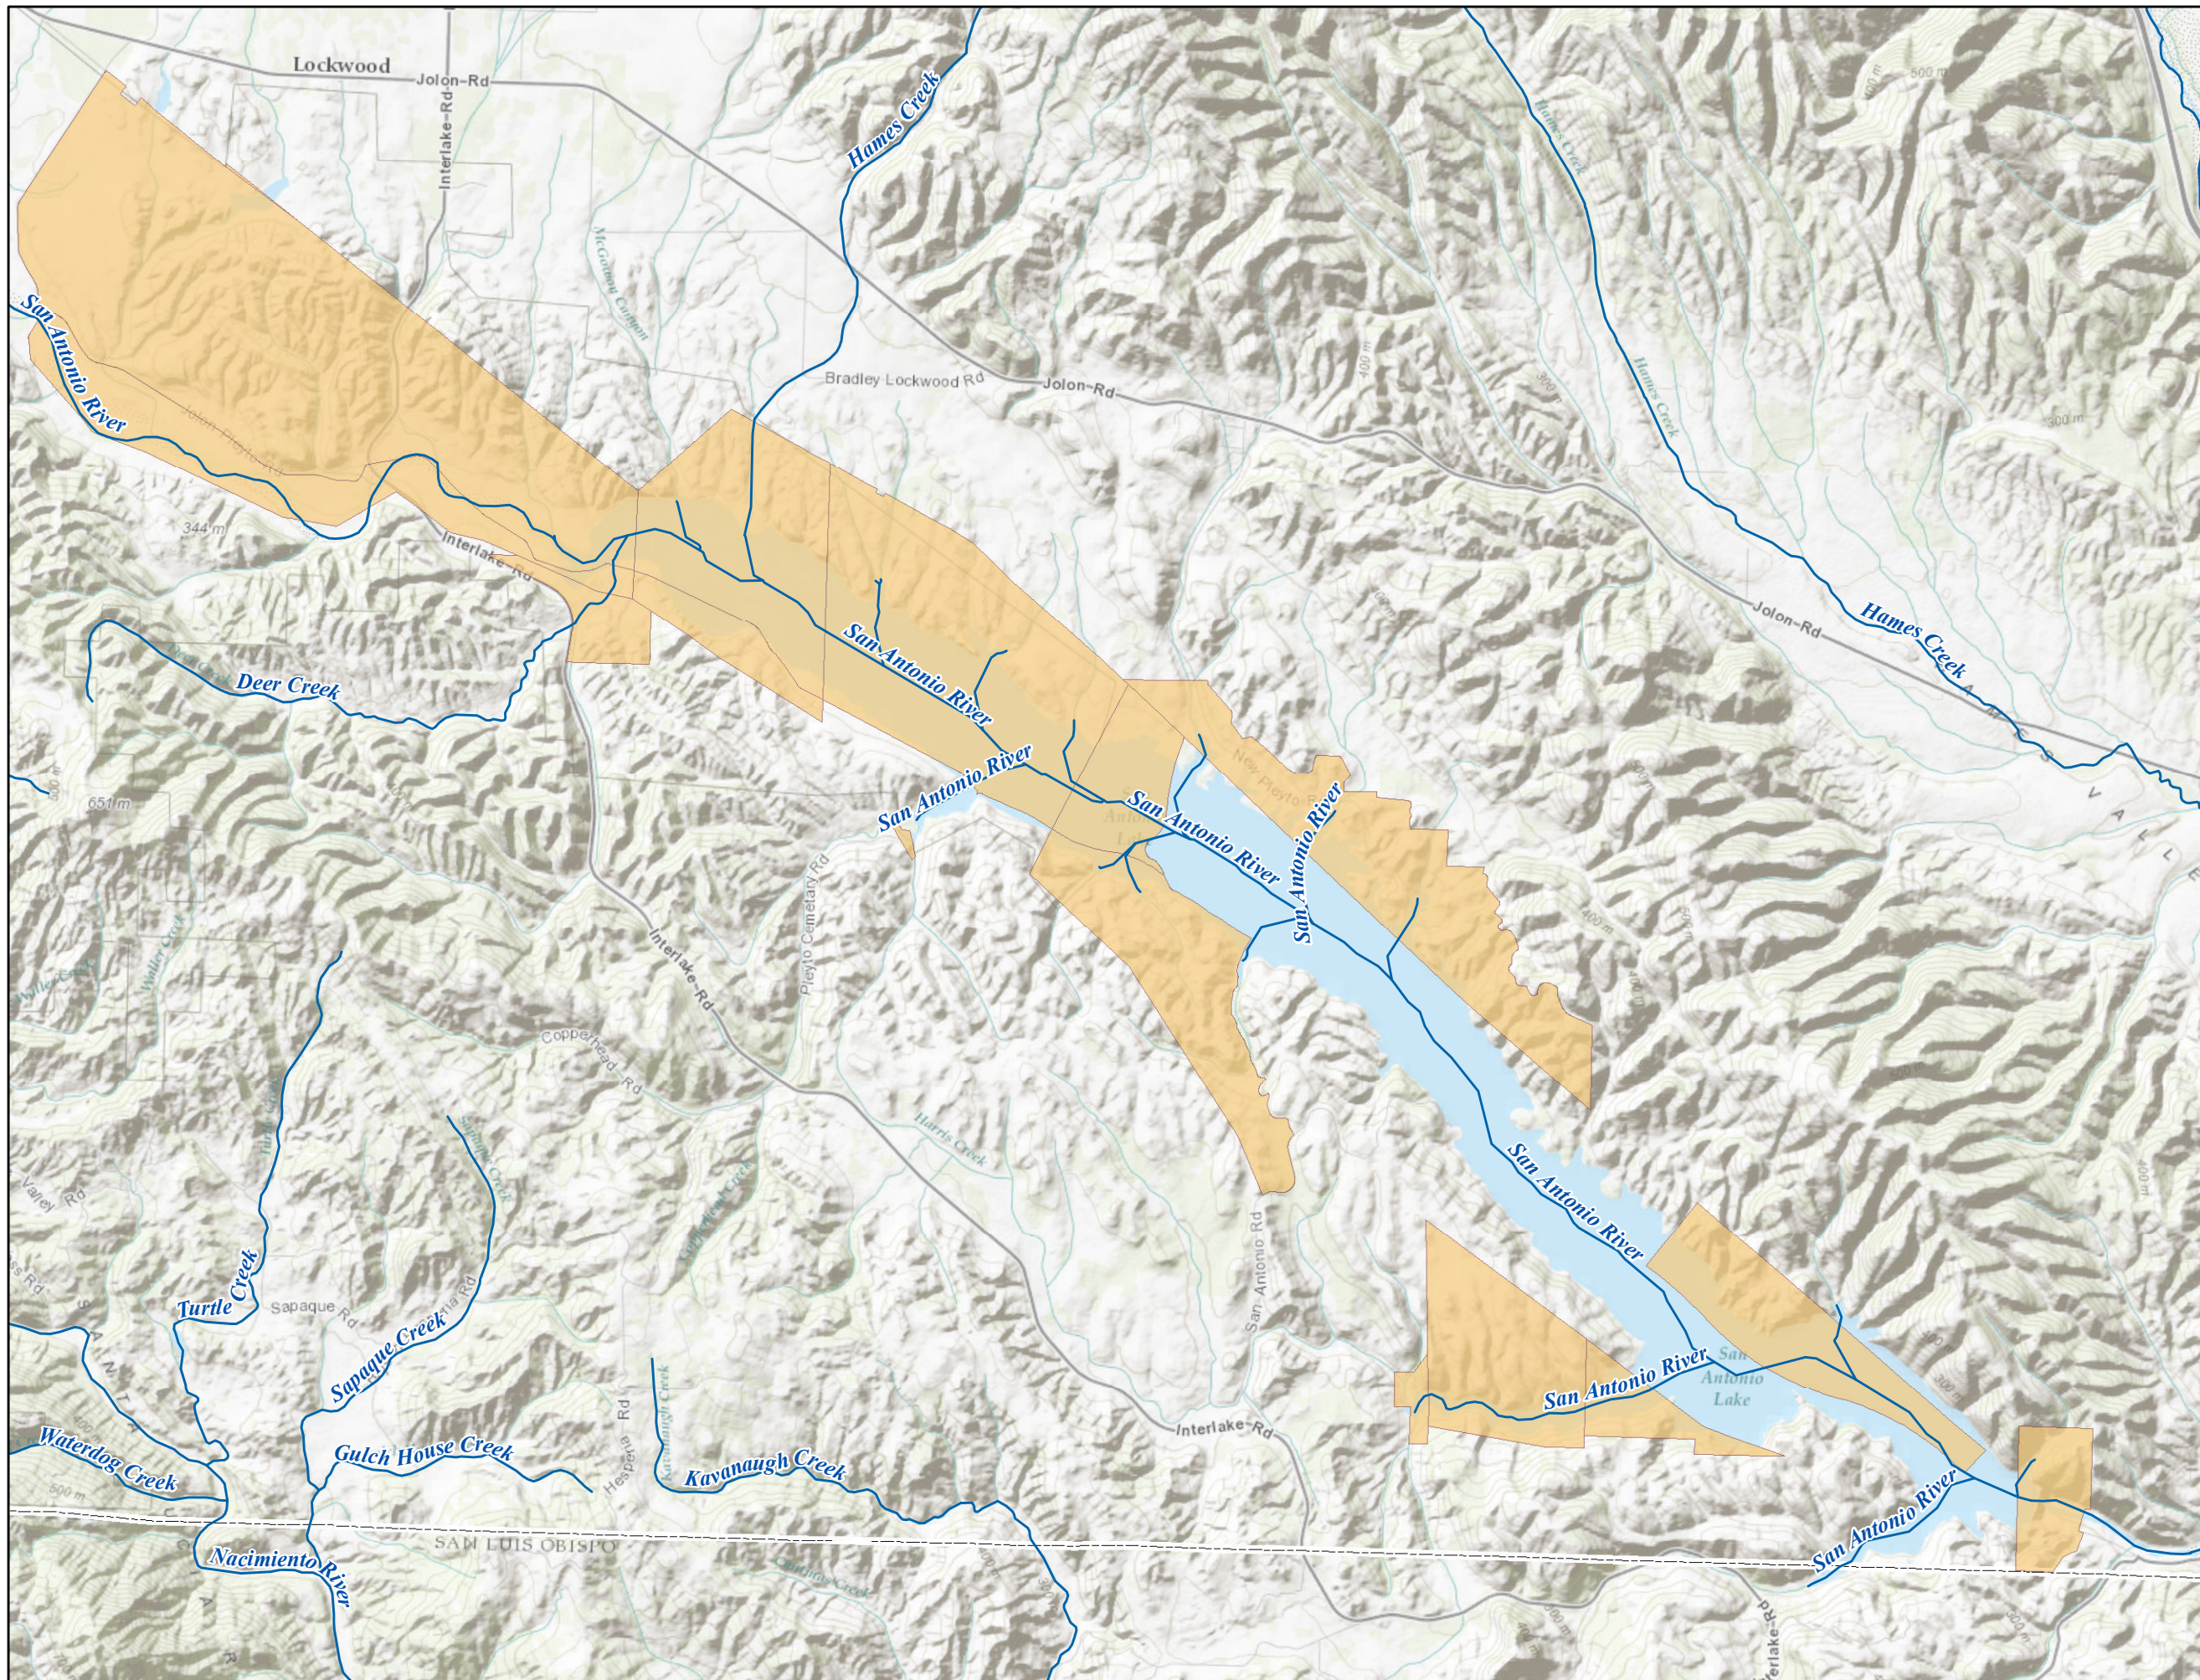

Monterey County Public Lands within Salinas River Valley

Monterey County, CA

Map 8 of 9

Legend

- River
- Public Parcels
- County Boundary

Data Source: Monterey County, ESRI

This map and all data contained within are supplied as is with no warranty. Cardno ENTRIX expressly disclaims responsibility for damages or liability from any claims that may arise out of the use or misuse of this map. It is the sole responsibility of the user to determine if the data on this map meets the user's needs. This map was not created as survey data, nor should it be used