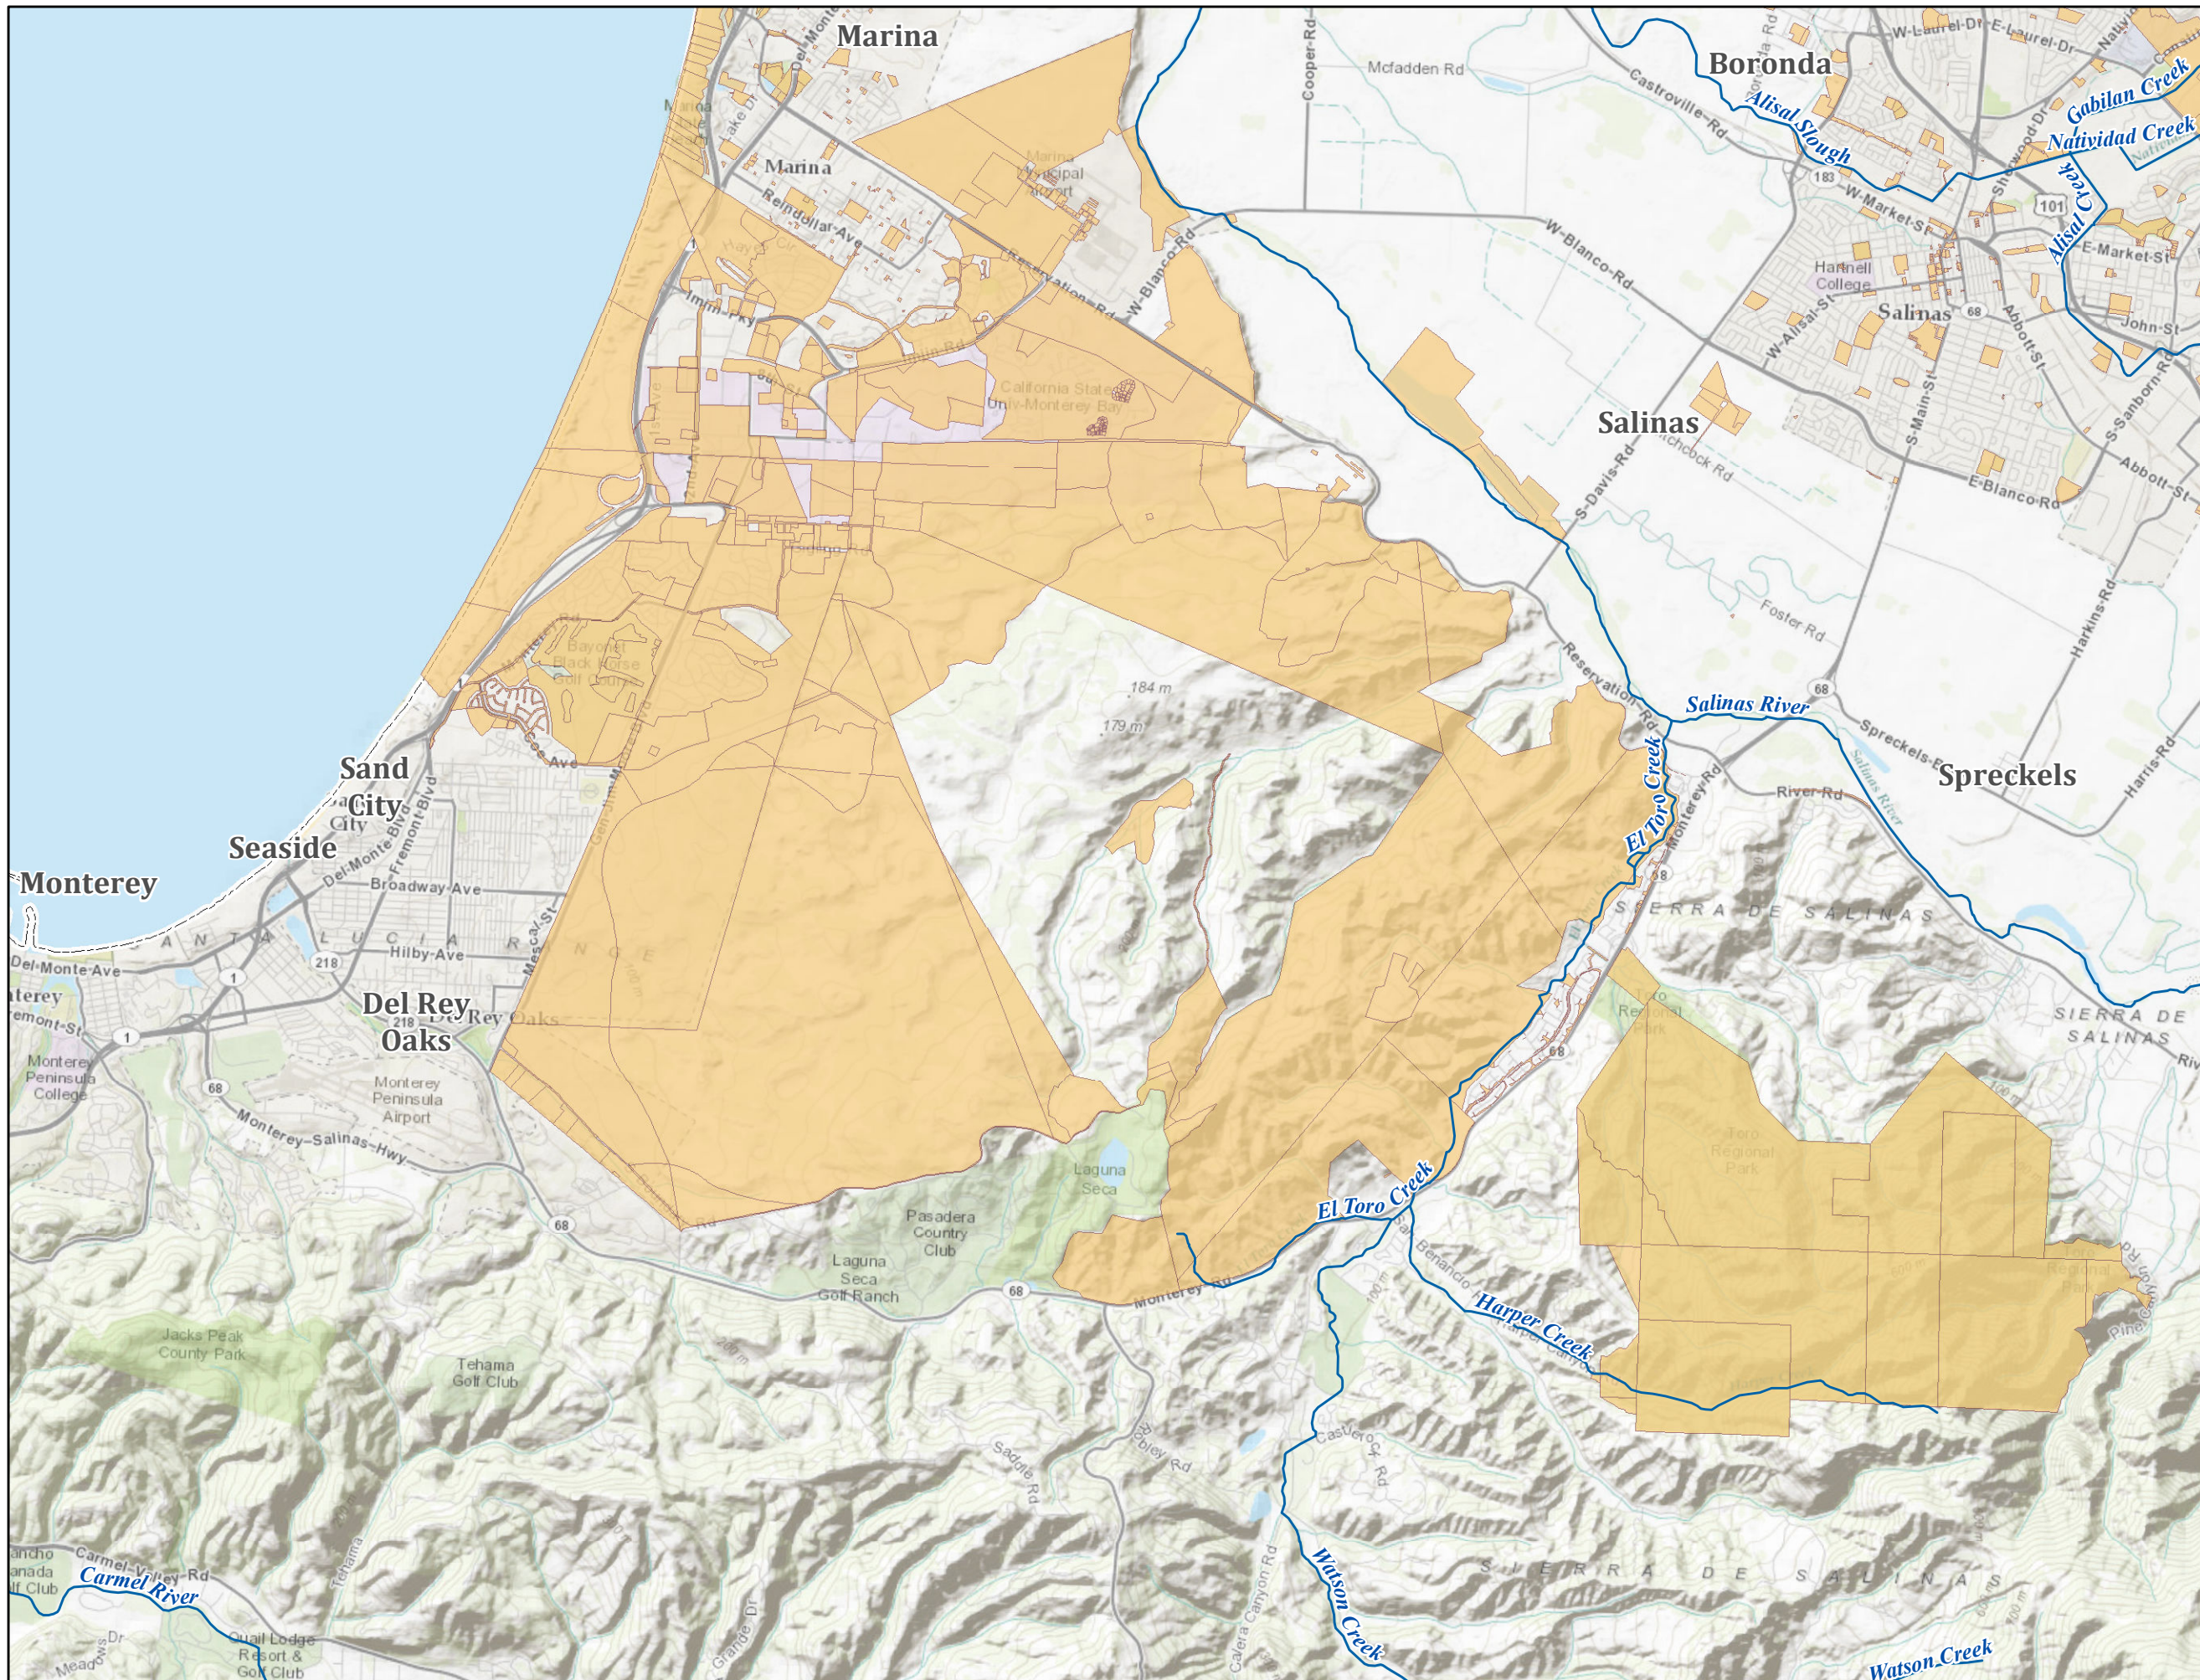

Salinas River Stream Maintenance
Program EIR

D

PUBLIC LAND WITHIN SALINAS RIVER

Monterey County Public Lands within Salinas River Valley

Monterey County, CA

Map 1 of 9

Legend

-  River
-  Public Parcels
-  County Boundary

Data Source: Monterey County, ESRI

This map and all data contained within are supplied as is with no warranty. Cardno ENTRIX expressly disclaims responsibility for damages or liability from any claims that may arise out of the use or misuse of this map. It is the sole responsibility of the user to determine if the data on this map meets the user's needs. This map was not created as survey data, nor should it be used

Monterey County Public Lands within Salinas River Valley

Monterey County, CA

Map 2 of 9

Legend

-  River
-  Public Parcels
-  County Boundary

Data Source: Monterey County, ESRI

This map and all data contained within are supplied as is with no warranty. Cardno ENTRIX expressly disclaims responsibility for damages or liability from any claims that may arise out of the use or misuse of this map. It is the sole responsibility of the user to determine if the data on this map meets the user's needs. This map was not created as survey data, nor should it be used

Monterey County Public Lands within Salinas River Valley

Monterey County, CA

Map 3 of 9

Legend

-  River
-  Public Parcels
-  County Boundary

Data Source: Monterey County, ESRI

This map and all data contained within are supplied as is with no warranty. Cardno ENTRIX expressly disclaims responsibility for damages or liability from any claims that may arise out of the use or misuse of this map. It is the sole responsibility of the user to determine if the data on this map meets the user's needs. This map was not created as survey data, nor should it be used