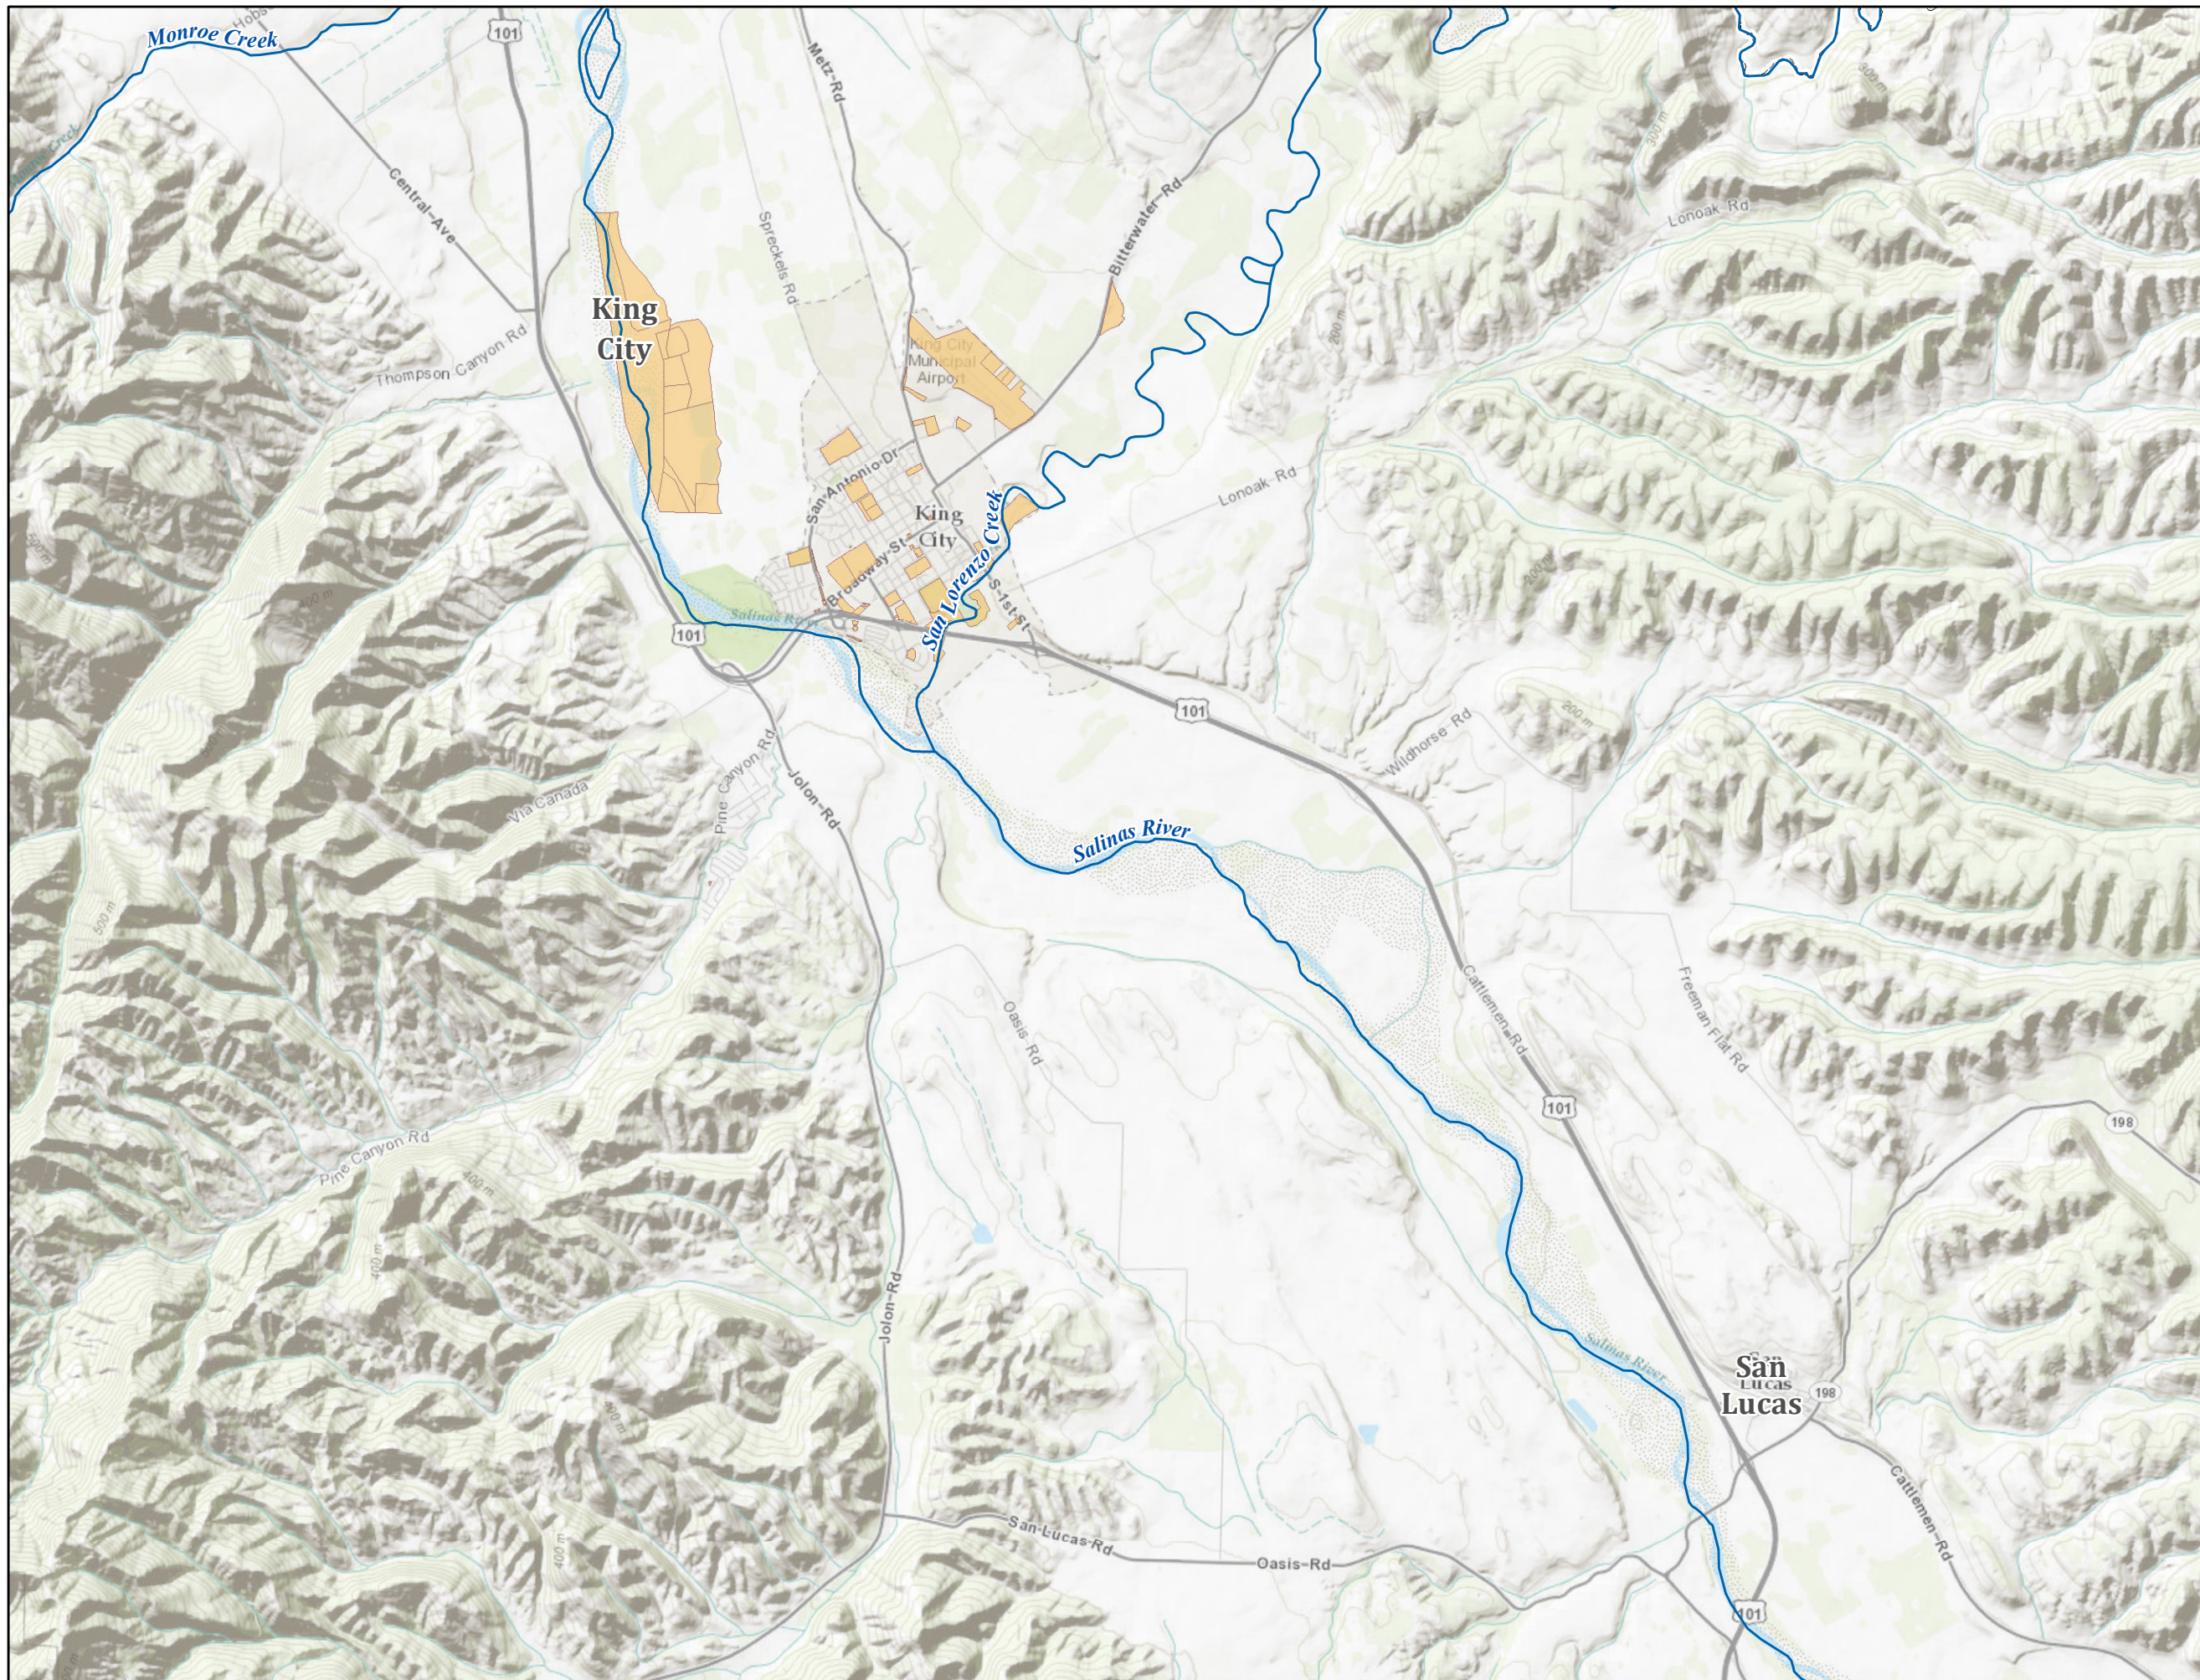

Monterey County Public Lands within Salinas River Valley

Monterey County, CA

Map 6 of 9

Legend

- River
- Public Parcels
- County Boundary

Data Source: Monterey County, ESRI

This map and all data contained within are supplied as is with no warranty. Cardno ENTRIX expressly disclaims responsibility for damages or liability from any claims that may arise out of the use or misuse of this map. It is the sole responsibility of the user to determine if the data on this map meets the user's needs. This map was not created as survey data, nor should it be used