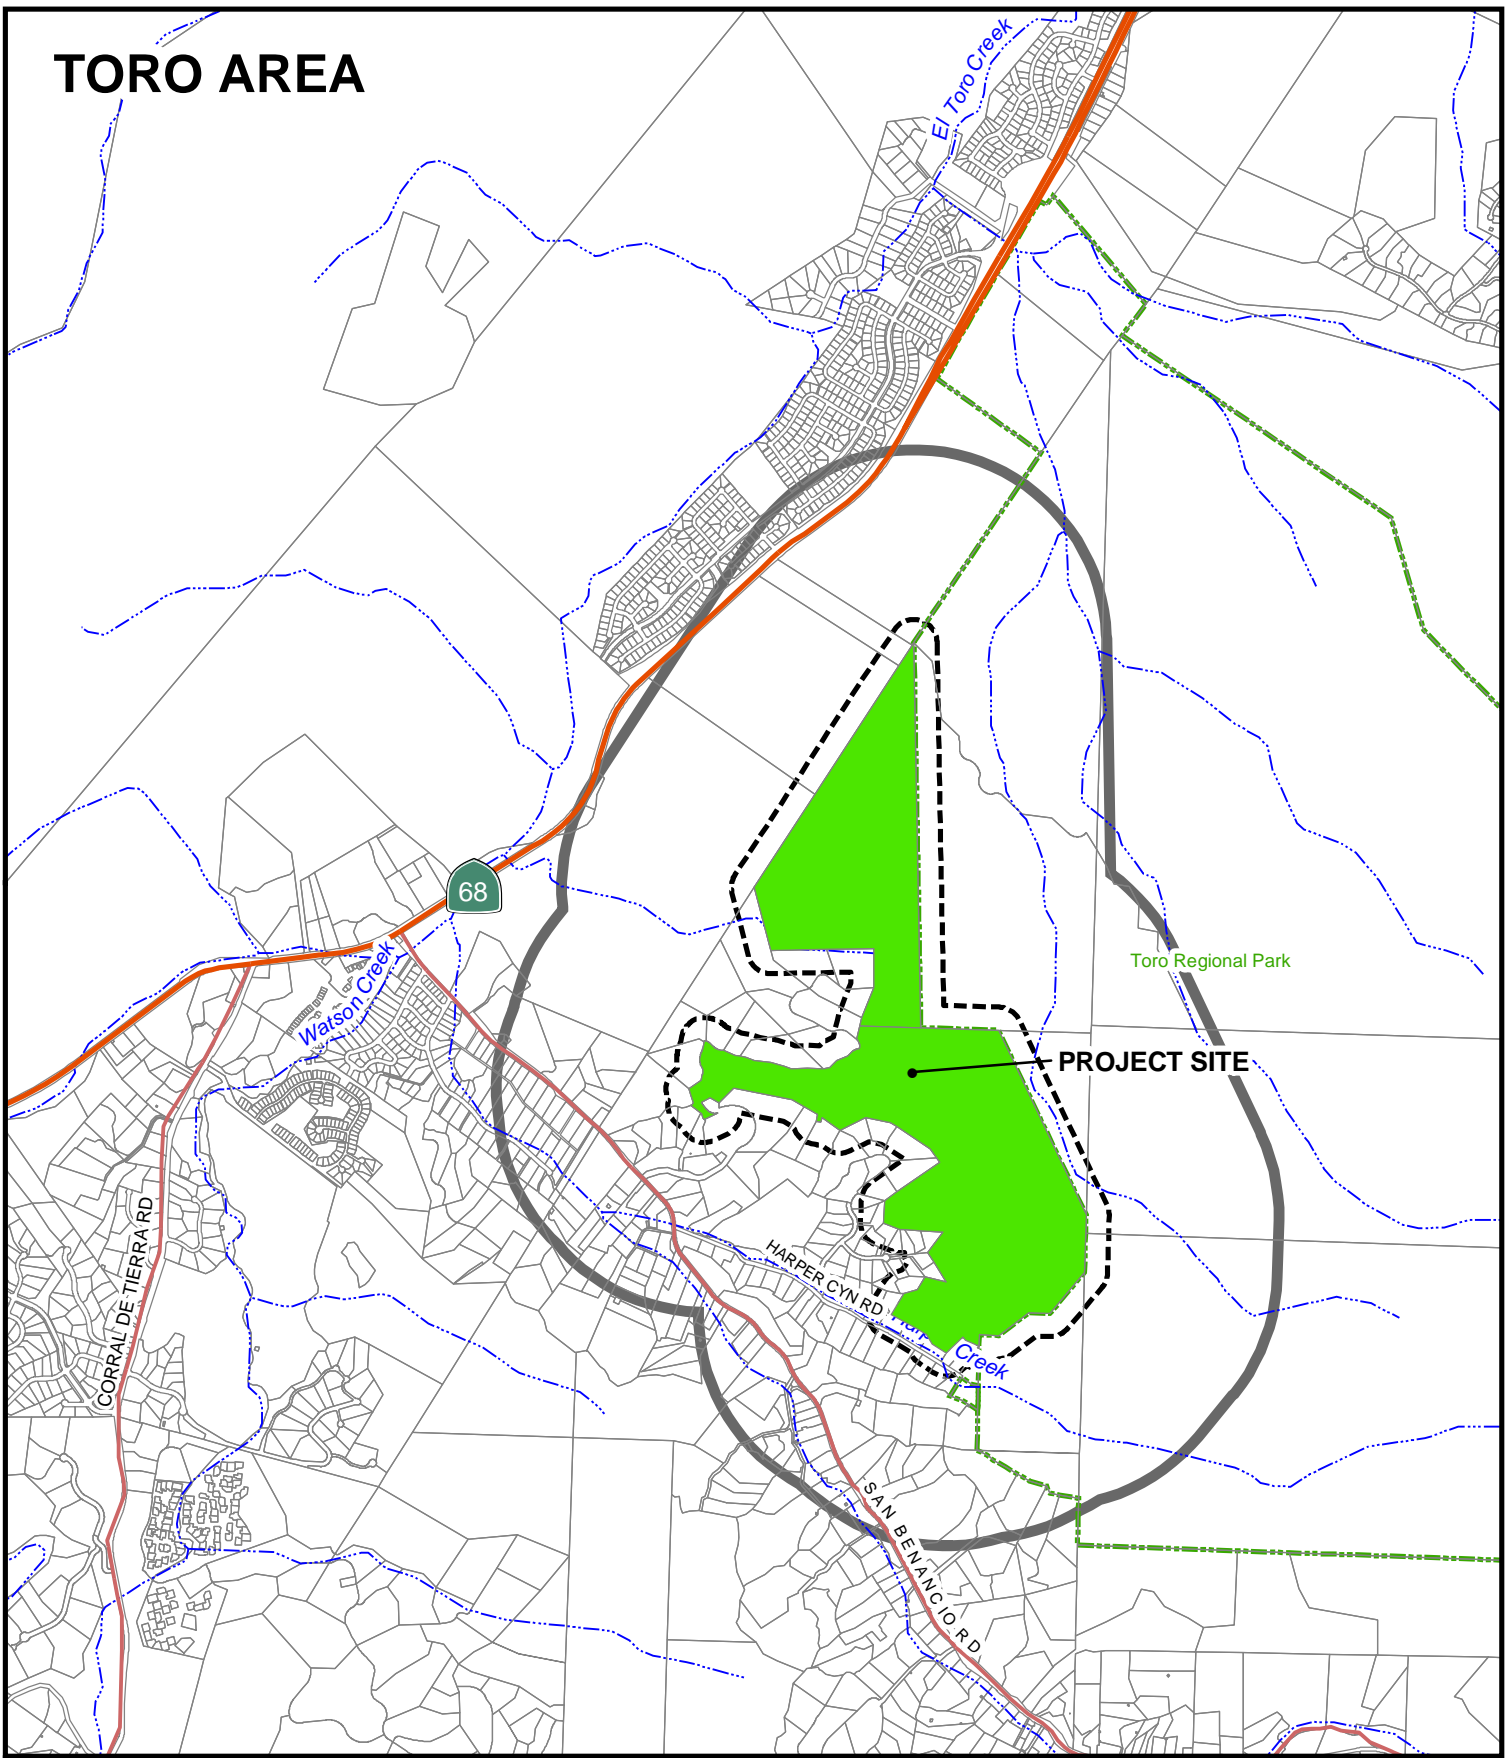

TORO AREA

APPLICANT: HARPER CANYON REALTY LLC

APN: 416-611-001-000 & 416-611-002-000

FILE # PLN000696

 300' Limit  2500' Limit  City Limits