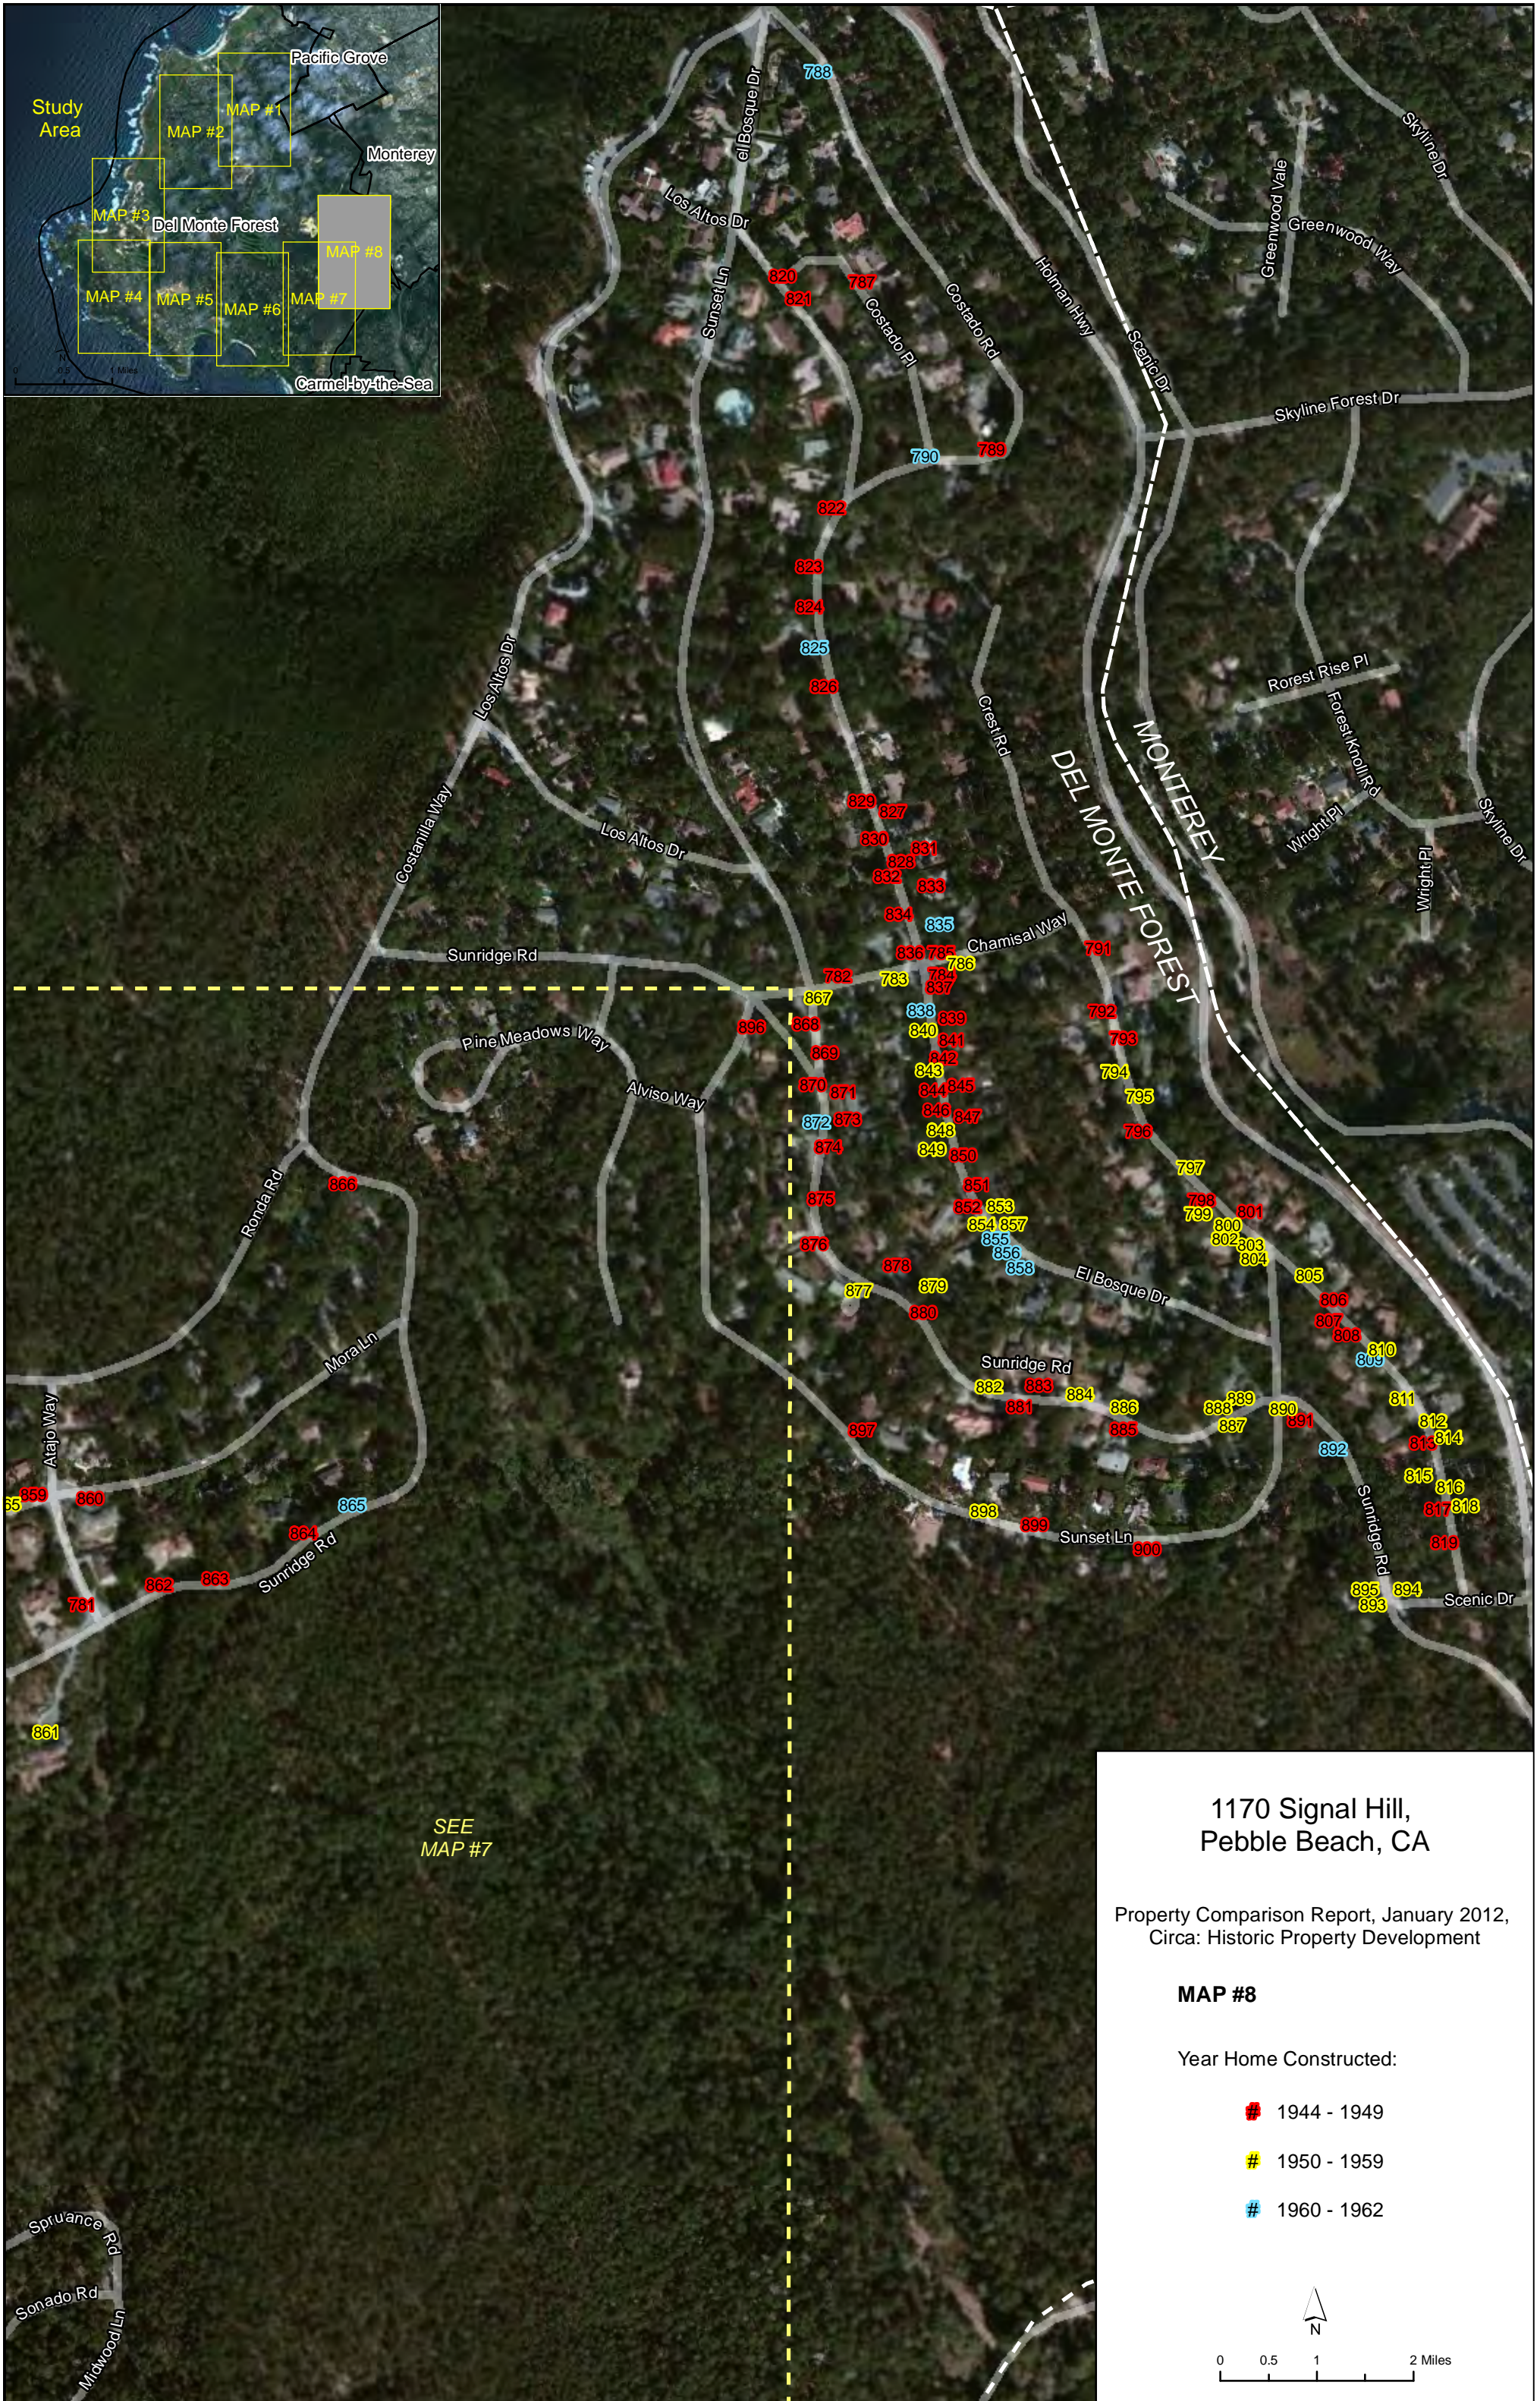

SEE
MAP #7

1170 Signal Hill, Pebble Beach, CA

Property Comparison Report, January 2012,
Circa: Historic Property Development

MAP #8

Year Home Constructed:

- 1944 - 1949
- 1950 - 1959
- 1960 - 1962