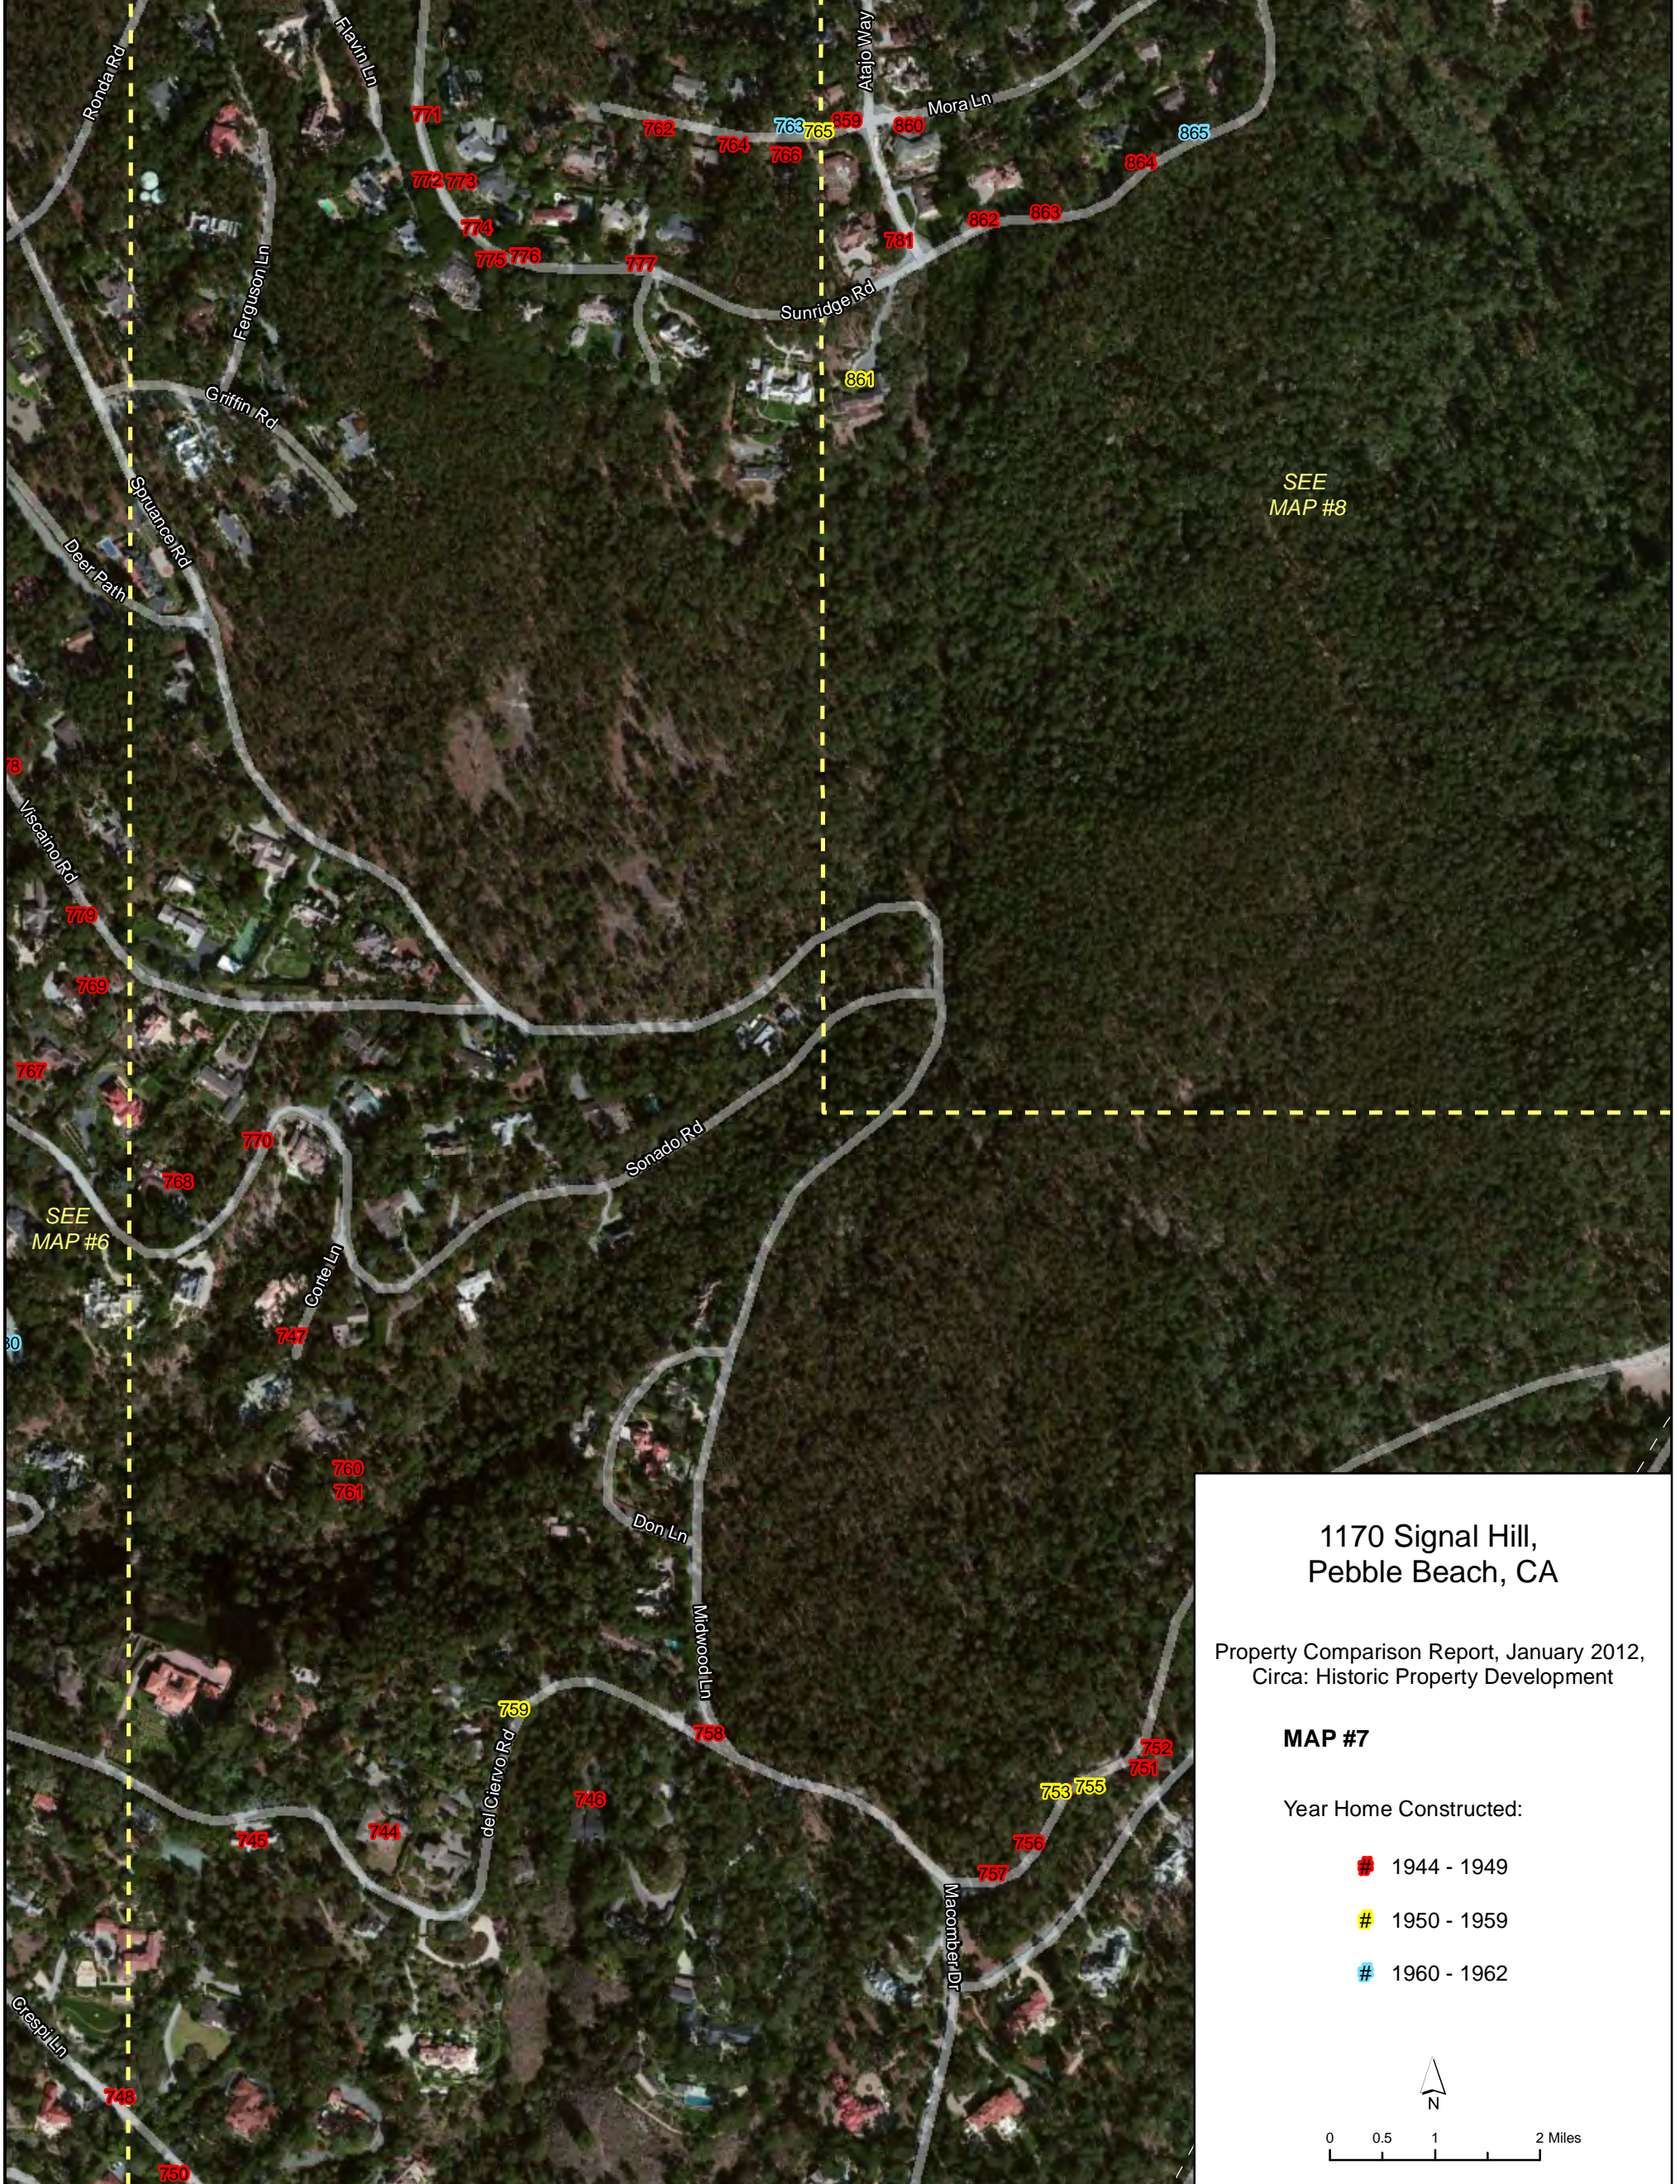

1170 Signal Hill,
Pebble Beach, CA

Property Comparison Report, January 2012,
Circa: Historic Property Development

MAP #7

Year Home Constructed:

- 1944 - 1949
- 1950 - 1959
- 1960 - 1962