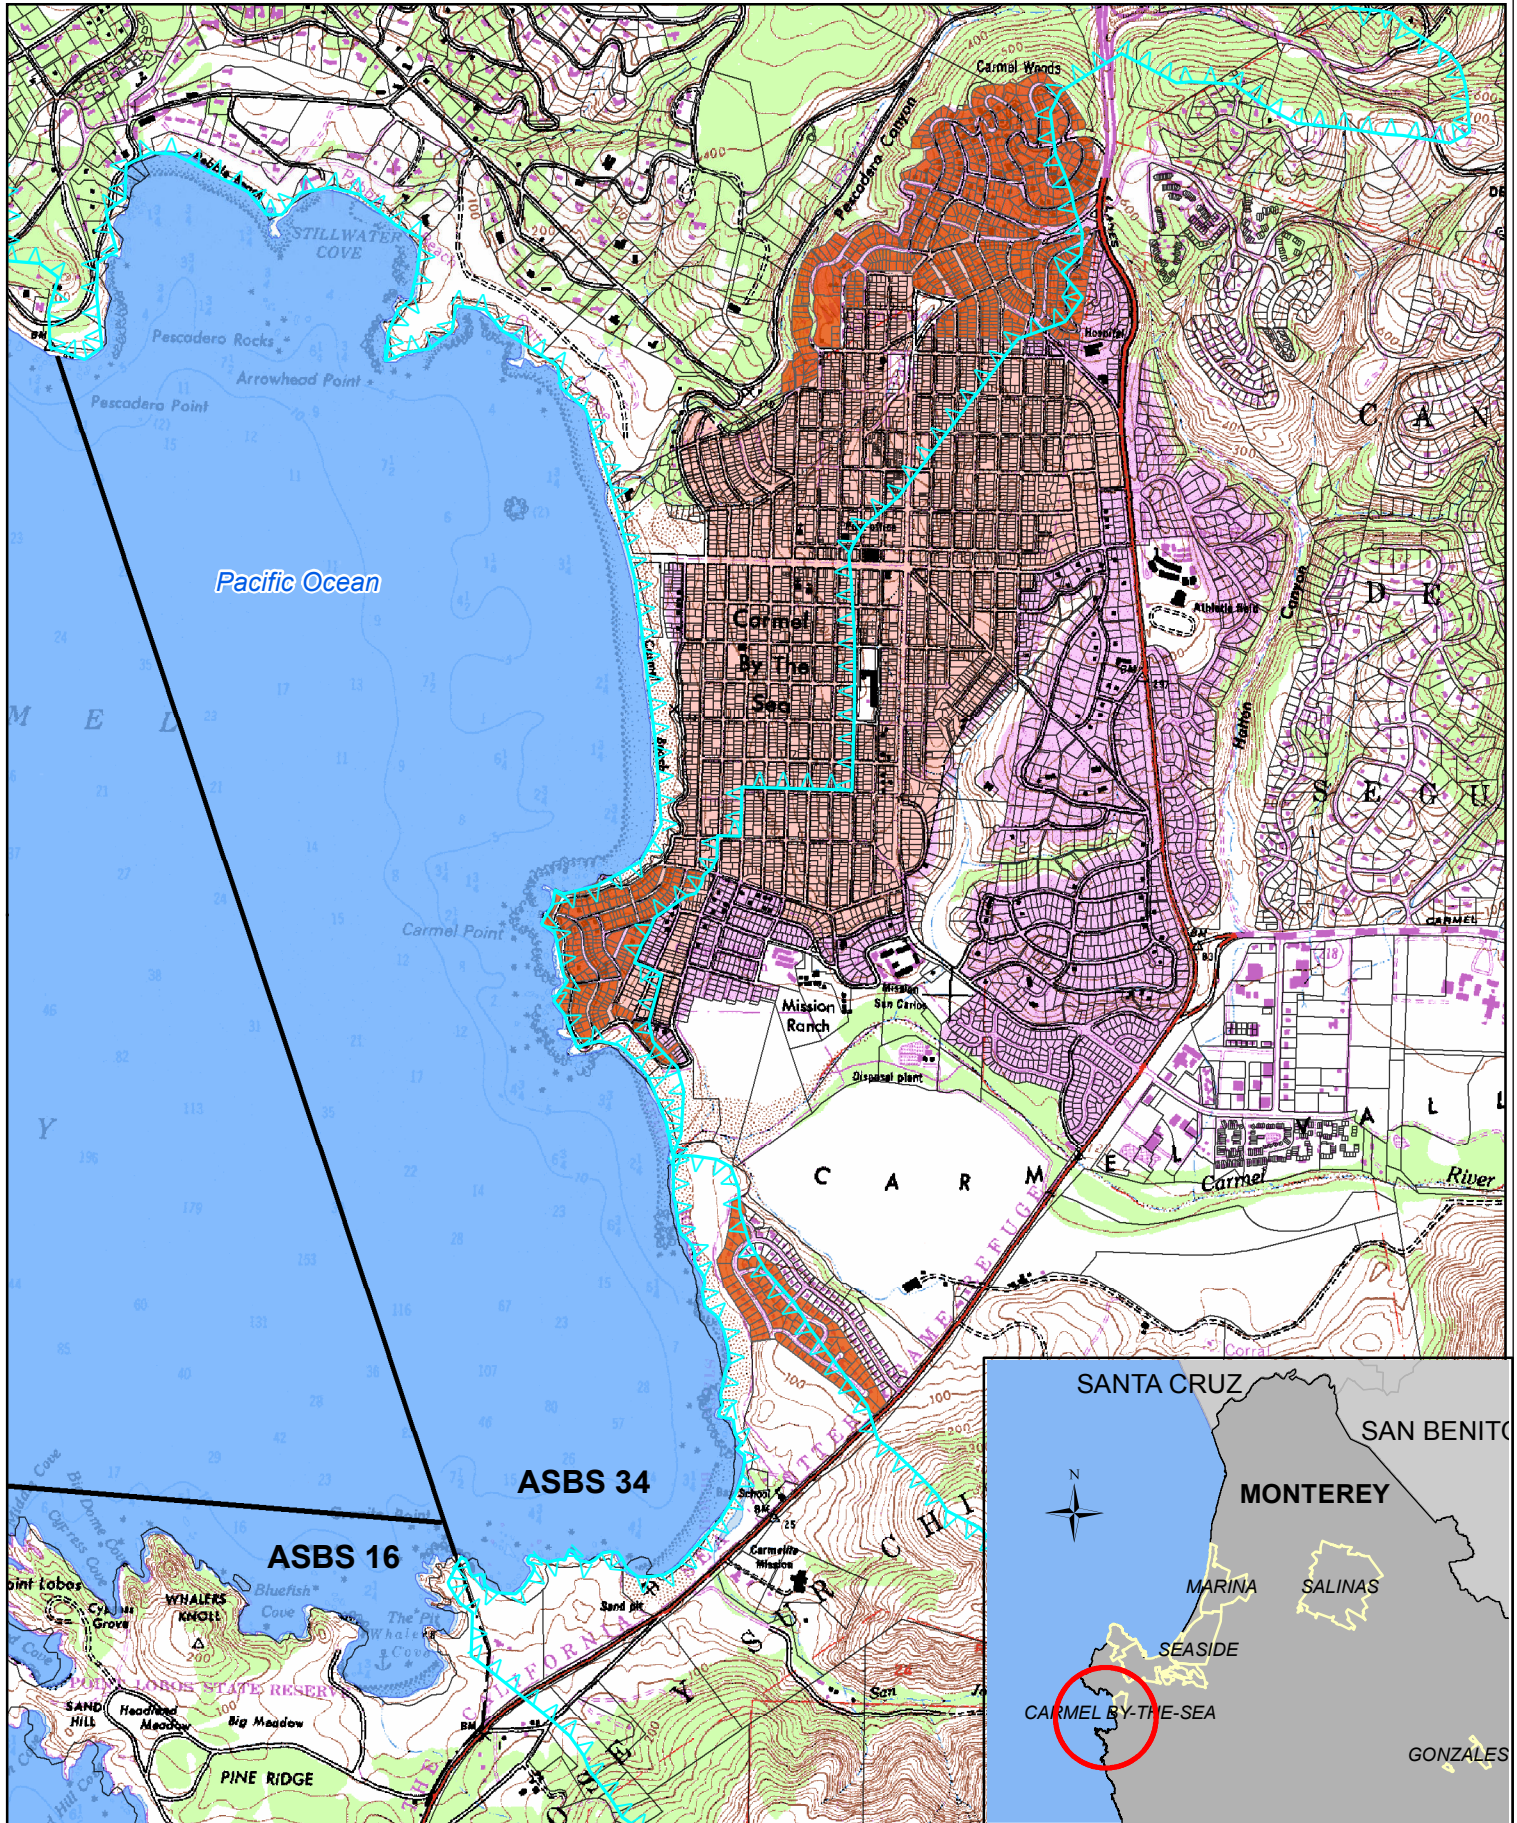

Monterey County Urbanized Parcels Within the ASBS Watershed Protection Area

- ASBS Watershed Protection Area
- ASBS Watershed Boundary
- ASBS Boundary
- Assessor's Parcel Boundary

Monterey County Resource Management Agency

Environmental Services
Map Date: September 16, 2014

Date of Aerial Photos: 2007