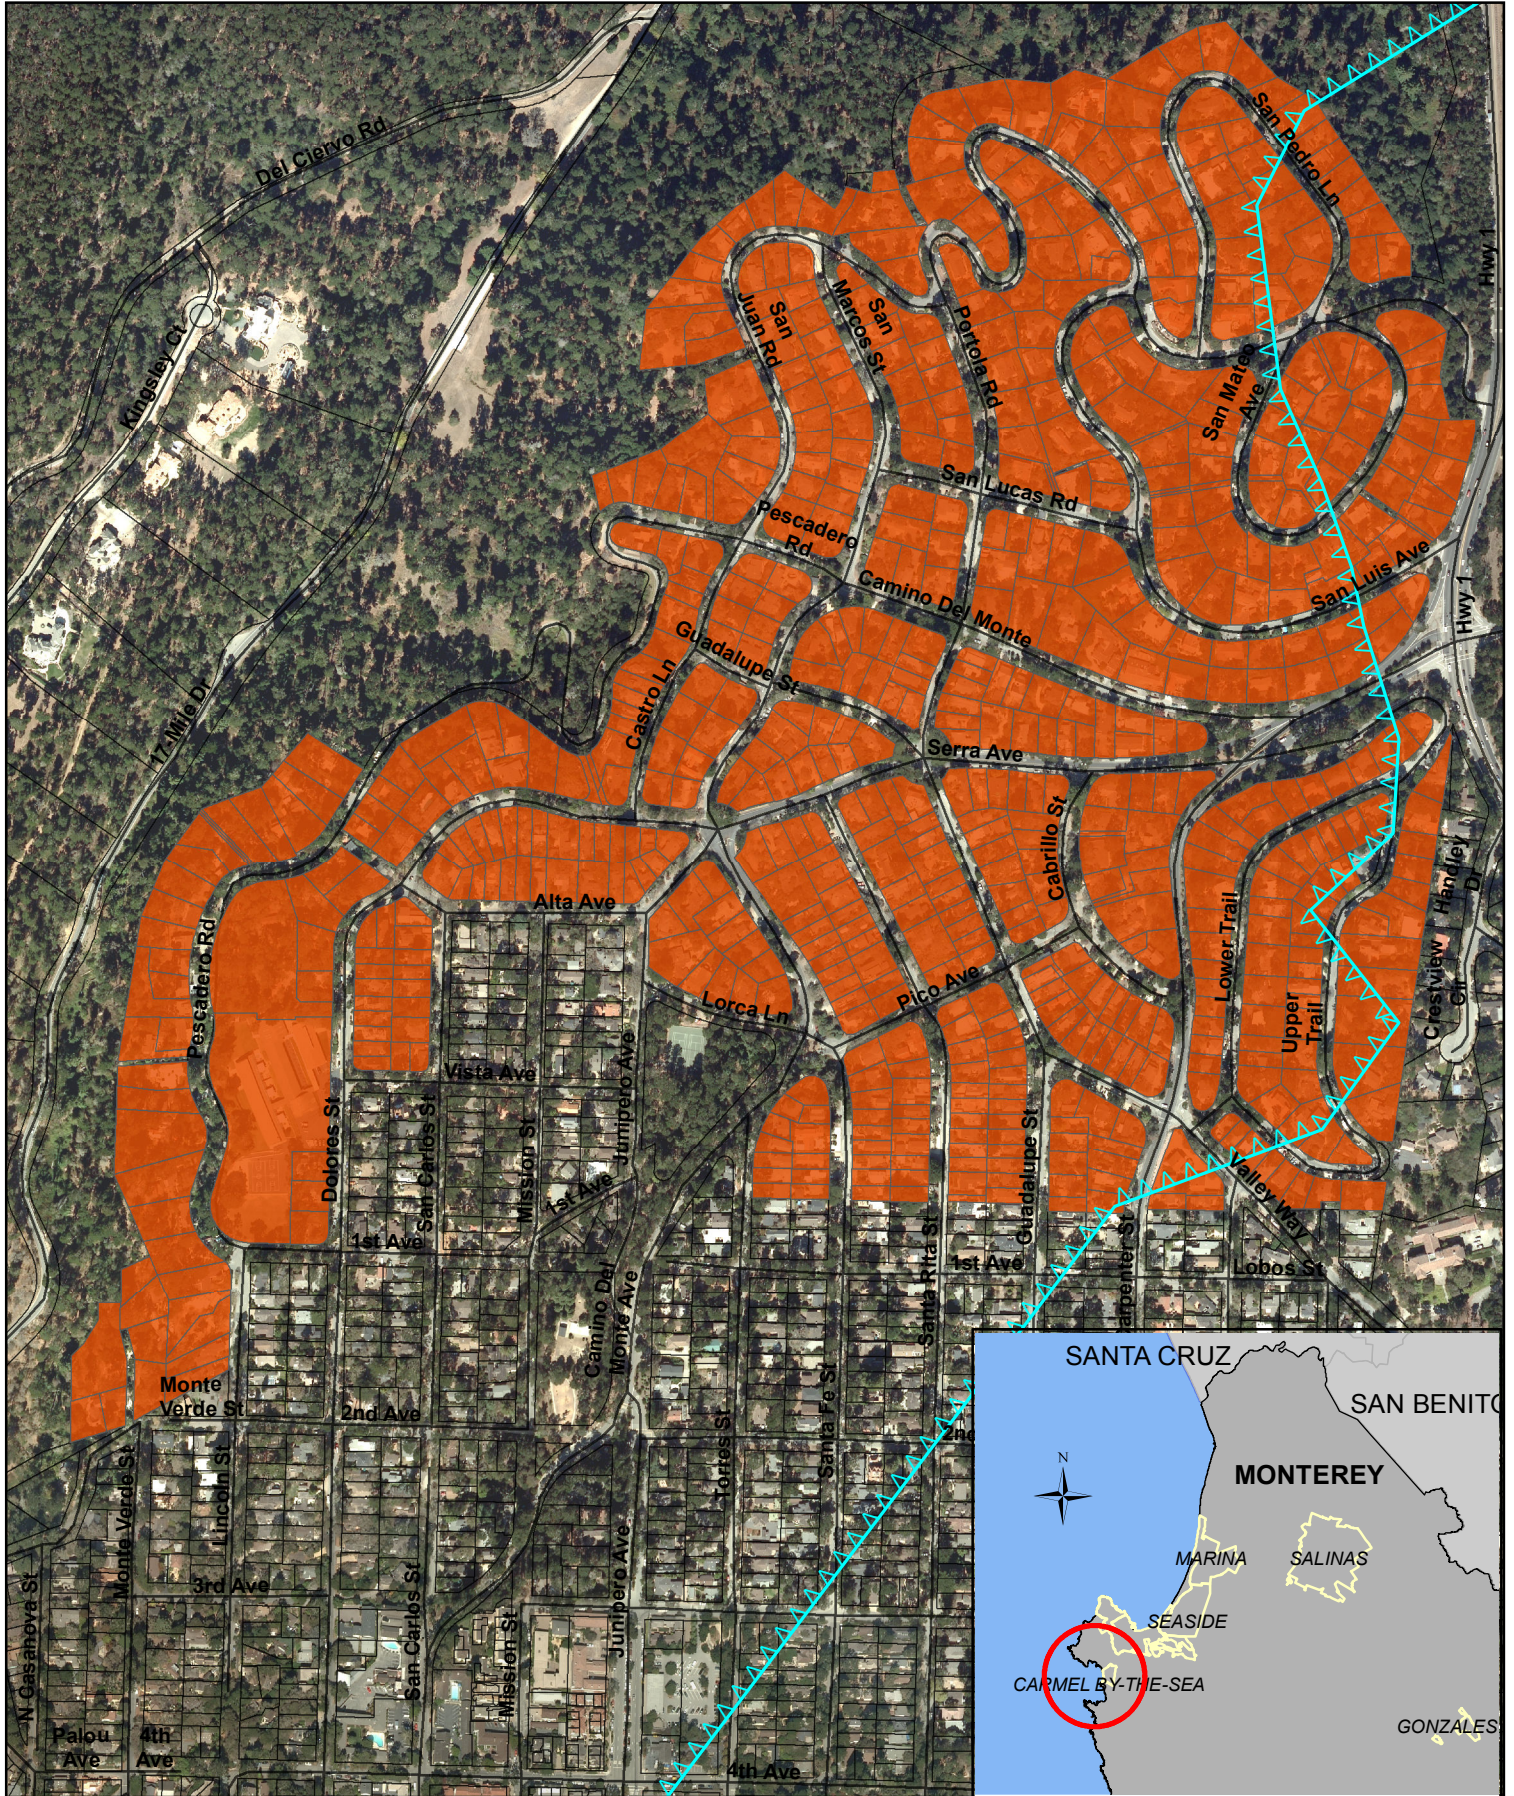

Monterey County North Carmel Watershed Protection Area

- ASBS Watershed Protection Area
- - - ASBS Watershed Boundary
- Assessor's Parcel Boundary

 1 inch = 500 feet

Monterey County Resource Management Agency
 Environmental Services
 Map Date: September 16, 2014
 Date of Aerial Photos: 2007
Note: The data used in this map is representational only, and is not intended for survey or project planning work. The County accepts no liability for the misuse of this map.