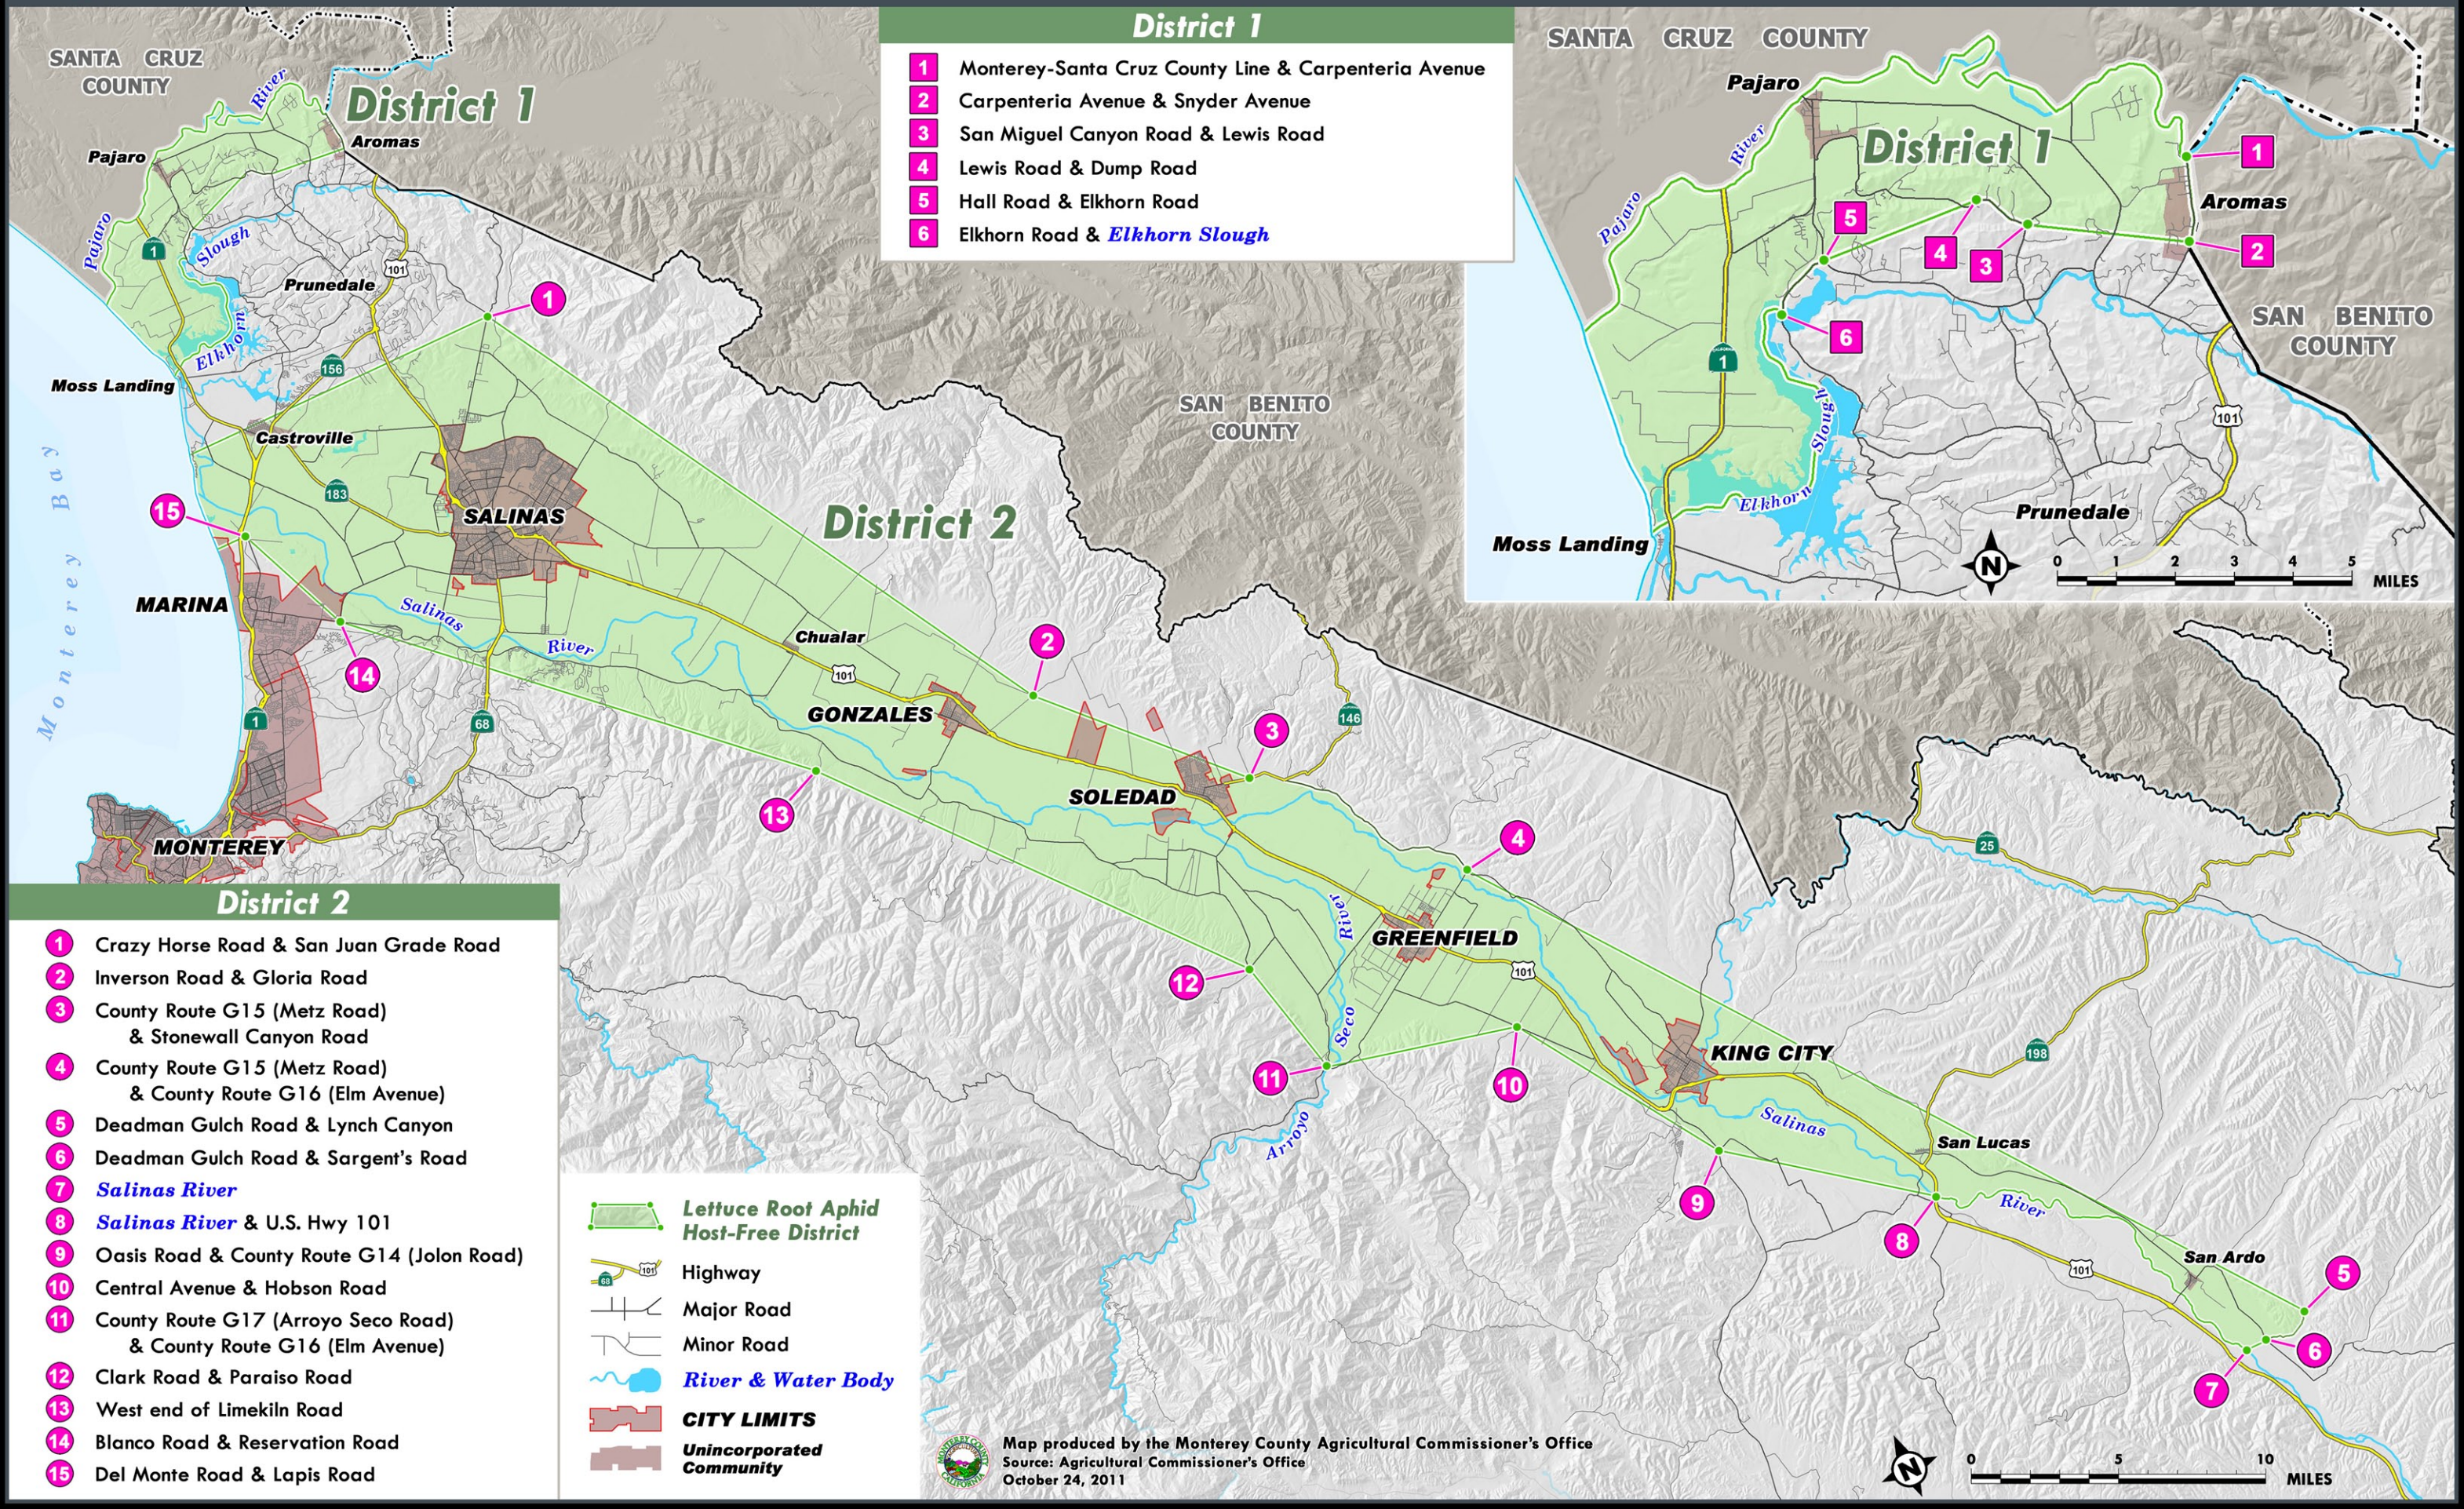

MONTEREY COUNTY

Lettuce Root Aphid Host-Free Districts

District 1

- 1 Monterey-Santa Cruz County Line & Carpenteria Avenue
- 2 Carpenteria Avenue & Snyder Avenue
- 3 San Miguel Canyon Road & Lewis Road
- 4 Lewis Road & Dump Road
- 5 Hall Road & Elkhorn Road
- 6 Elkhorn Road & *Elkhorn Slough*

SANTA CRUZ COUNTY

Pajaro

District 1

Aromas

SAN BENITO COUNTY

Moss Landing

Prunedale

District 2

- 1 Crazy Horse Road & San Juan Grade Road
- 2 Inverson Road & Gloria Road
- 3 County Route G15 (Metz Road) & Stonewall Canyon Road
- 4 County Route G15 (Metz Road) & County Route G16 (Elm Avenue)
- 5 Deadman Gulch Road & Lynch Canyon
- 6 Deadman Gulch Road & Sargent's Road
- 7 *Salinas River*
- 8 *Salinas River* & U.S. Hwy 101
- 9 Oasis Road & County Route G14 (Jolon Road)
- 10 Central Avenue & Hobson Road
- 11 County Route G17 (Arroyo Seco Road) & County Route G16 (Elm Avenue)
- 12 Clark Road & Paraiso Road
- 13 West end of Limekiln Road
- 14 Blanco Road & Reservation Road
- 15 Del Monte Road & Lapis Road

- Lettuce Root Aphid Host-Free District
- Highway
- Major Road
- Minor Road
- River & Water Body
- CITY LIMITS
- Unincorporated Community

Map produced by the Monterey County Agricultural Commissioner's Office
Source: Agricultural Commissioner's Office
October 24, 2011