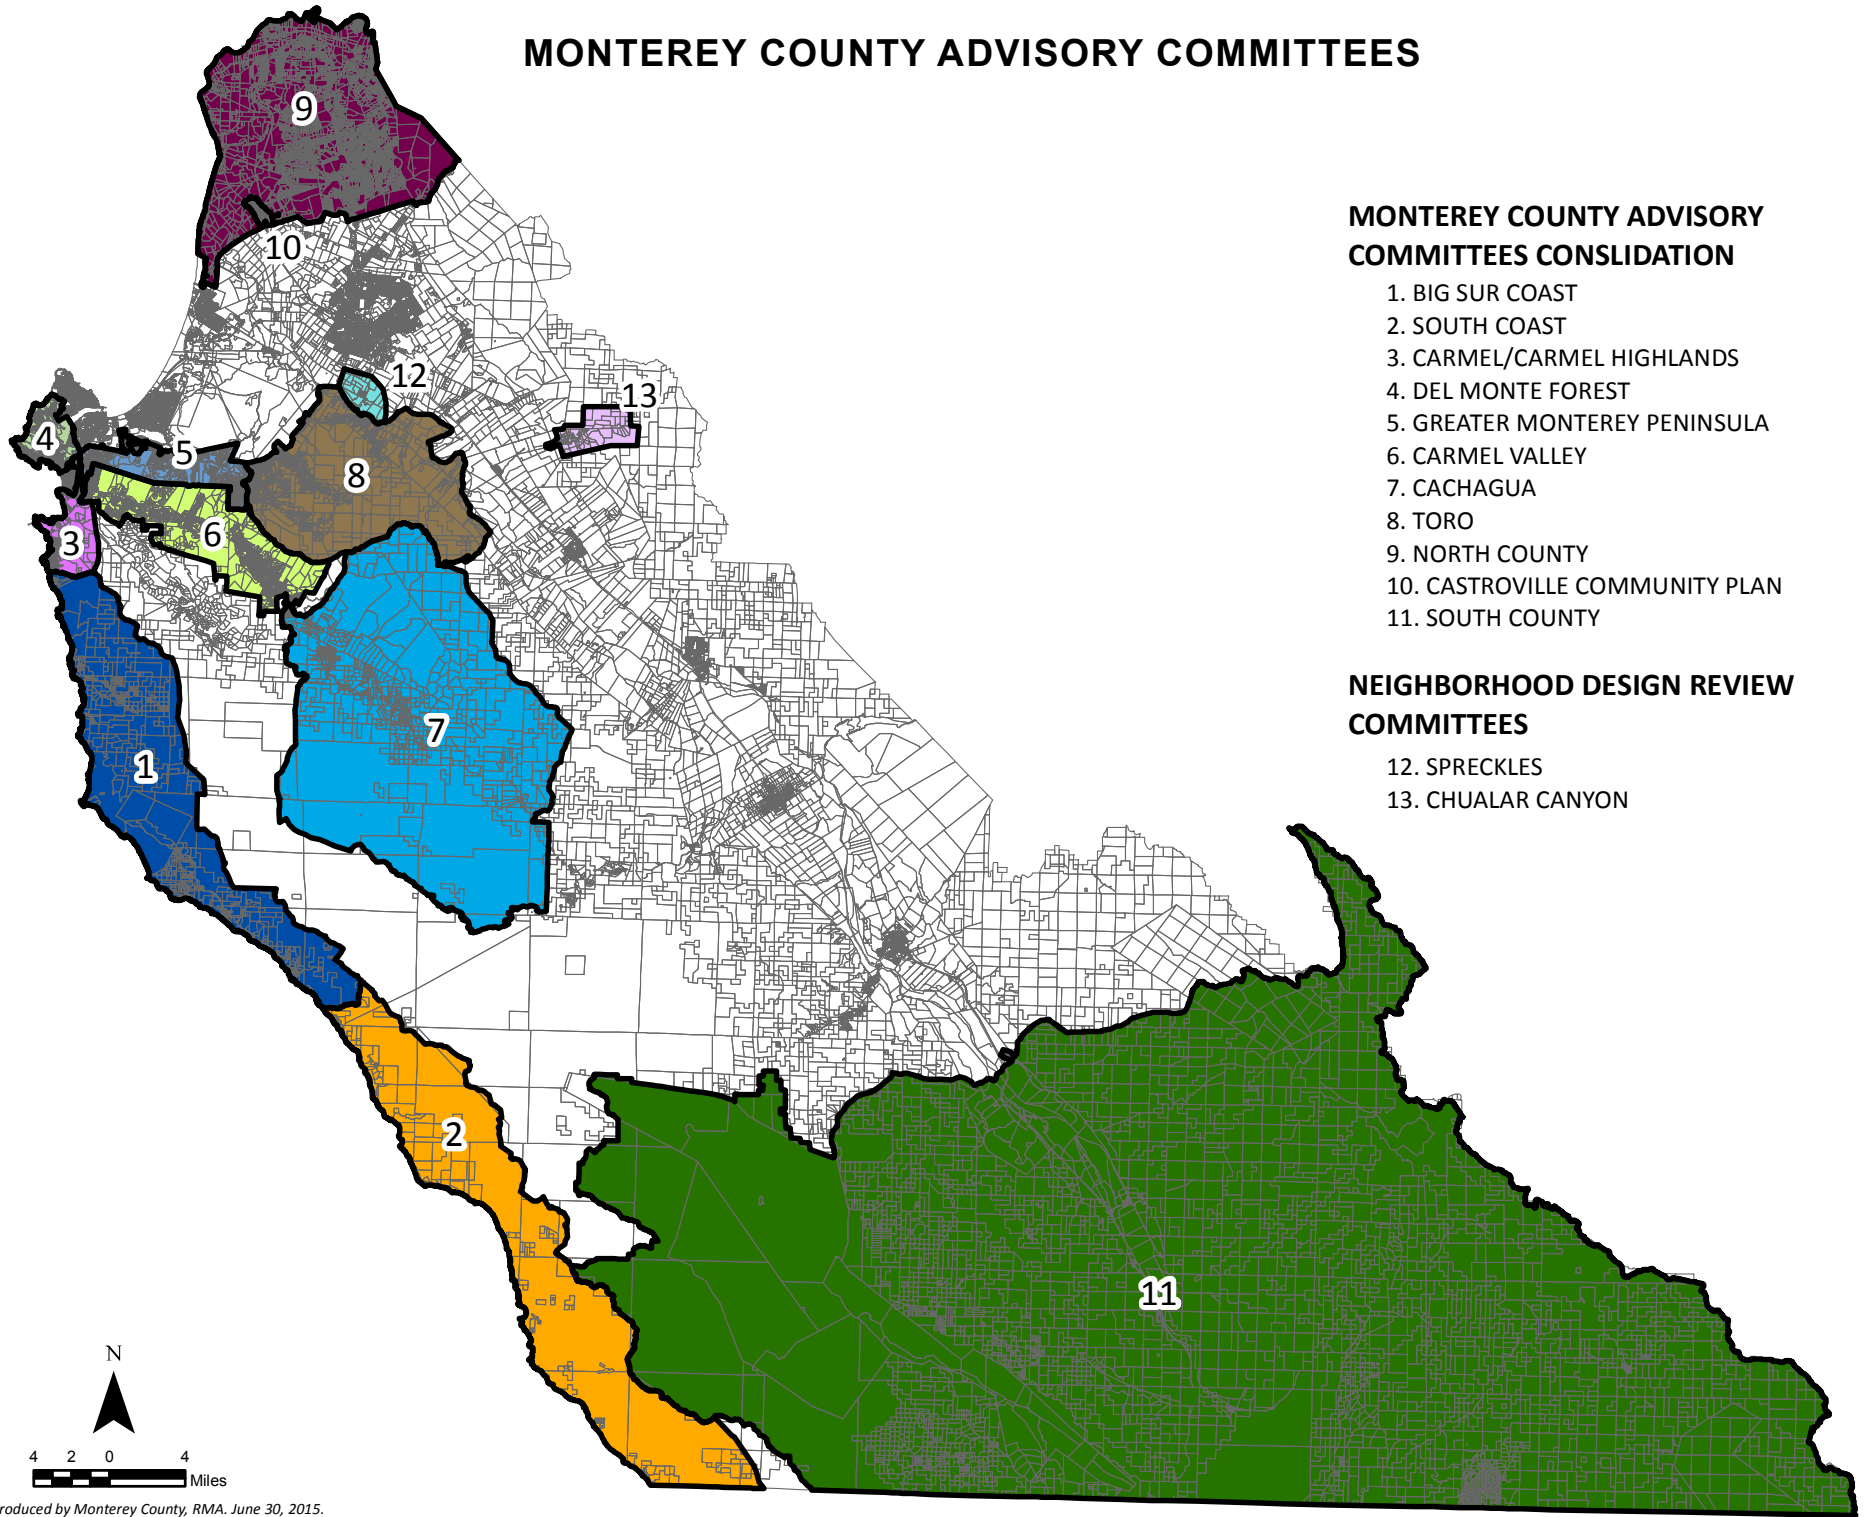

# MONTEREY COUNTY ADVISORY COMMITTEES

## MONTEREY COUNTY ADVISORY COMMITTEES CONSOLIDATION

1. BIG SUR COAST
2. SOUTH COAST
3. CARMEL/CARMEL HIGHLANDS
4. DEL MONTE FOREST
5. GREATER MONTEREY PENINSULA
6. CARMEL VALLEY
7. CACHAGUA
8. TORO
9. NORTH COUNTY
10. CASTROVILLE COMMUNITY PLAN
11. SOUTH COUNTY

## NEIGHBORHOOD DESIGN REVIEW COMMITTEES

12. SPRECKLES
13. CHUALAR CANYON